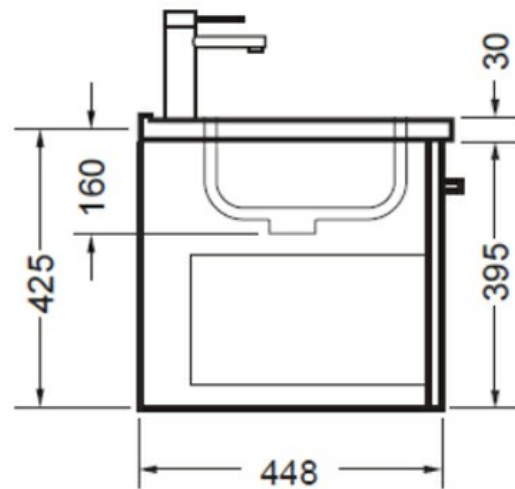

STUDIO PLUS WALL 900 1 X DRAWER - SQUARE POLYMARBLE
FRENCH OAK VELVET

ELEMENTi

85404.77

\$1369

5	Guarantee	5 Year Guarantee (Basin & Cabinet)
10	Guarantee	10 Year Guarantee (Tavolo Top)
	Delivery	Minimum 15 working days
	Moisture Resistant	Made from Moisture Resistant Board
	VC Allowance	Please give an allowance of 10mm (-/+) for all Vitreous China basin dimensions.
	Soft Close Hinges	Incorporates Hettich Soft Close Hinges.

Environmental Choice

Product manufactured predominantly from sustainably grown New Zealand plantation pine forests and is Environmental Choice Certified.

Dimensions

(L) x (W) x (H)mm

Taphole

1 Tap Hole

Drawer