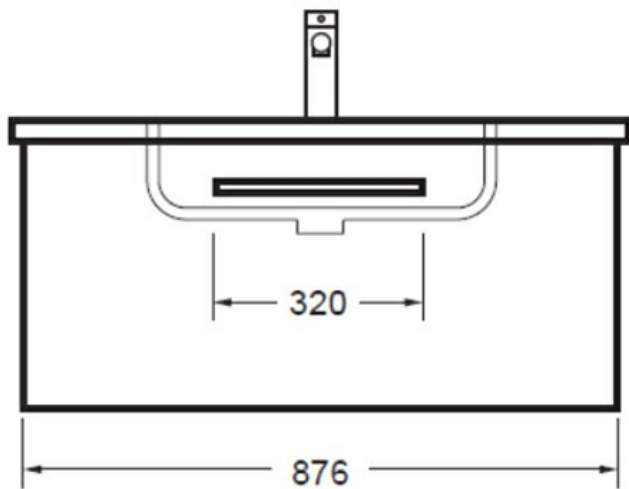

STUDIO PLUS WALL 900 1 X DRAWER - SQUARE POLYMARBLE
FRENCH OAK VELVET

ELEMENTi

85404.77

\$1369

5	Guarantee	5 Year Guarantee (Basin & Cabinet)
10	Guarantee	10 Year Guarantee (Tavolo Top)
	Delivery	Minimum 15 working days
	Moisture Resistant	Made from Moisture Resistant Board
	VC Allowance	Please give an allowance of 10mm (-/+) for all Vitreous China basin dimensions.
	Soft Close Hinges	Incorporates Hettich Soft Close Hinges.

Environmental Choice

Product manufactured predominantly from sustainably grown New Zealand plantation pine forests and is Environmental Choice Certified.

Dimensions

(L) x (W) x (H)mm

Taphole

1 Tap Hole

Drawer