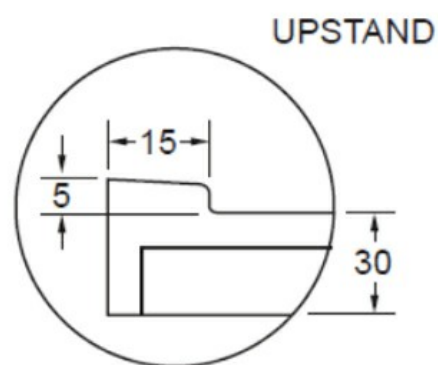

STUDIO PLUS WALL 900 1 X DRAWER - SQUARE POLYMARBLE
FRENCH OAK VELVET

ELEMENTi

85404.77

\$1369

5	Guarantee	5 Year Guarantee (Basin & Cabinet)
10	Guarantee	10 Year Guarantee (Tavolo Top)
	Delivery	Minimum 15 working days
	Moisture Resistant	Made from Moisture Resistant Board
	VC Allowance	Please give an allowance of 10mm (-/+) for all Vitreous China basin dimensions.
	Soft Close Hinges	Incorporates Hettich Soft Close Hinges.

Environmental Choice

Product manufactured predominantly from sustainably grown New Zealand plantation pine forests and is Environmental Choice Certified.

Dimensions

(L) x (W) x (H)mm

Taphole

1 Tap Hole

Drawer