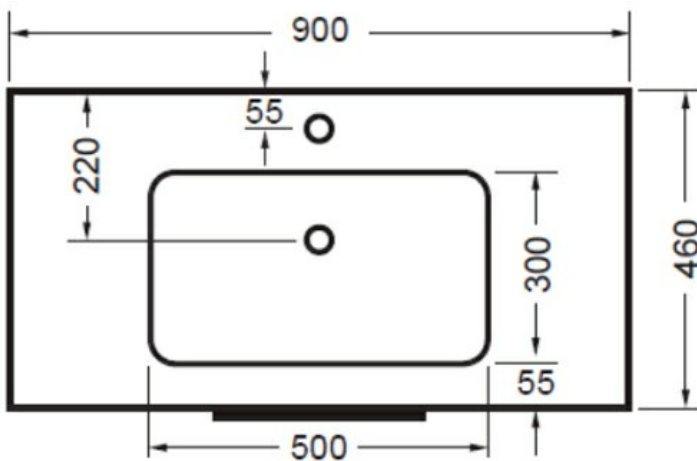

STUDIO PLUS WALL 900 1 X DRAWER - SQUARE POLYMARBLE
FRENCH OAK VELVET

ELEMENTi

85404.77

\$1369

5	Guarantee	5 Year Guarantee (Basin & Cabinet)
10	Guarantee	10 Year Guarantee (Tavolo Top)
	Delivery	Minimum 15 working days
	Moisture Resistant	Made from Moisture Resistant Board
	VC Allowance	Please give an allowance of 10mm (-/+) for all Vitreous China basin dimensions.
	Soft Close Hinges	Incorporates Hettich Soft Close Hinges.

Environmental Choice

Product manufactured predominantly from sustainably grown New Zealand plantation pine forests and is Environmental Choice Certified.

Dimensions

(L) x (W) x (H)mm

Taphole

1 Tap Hole

Drawer