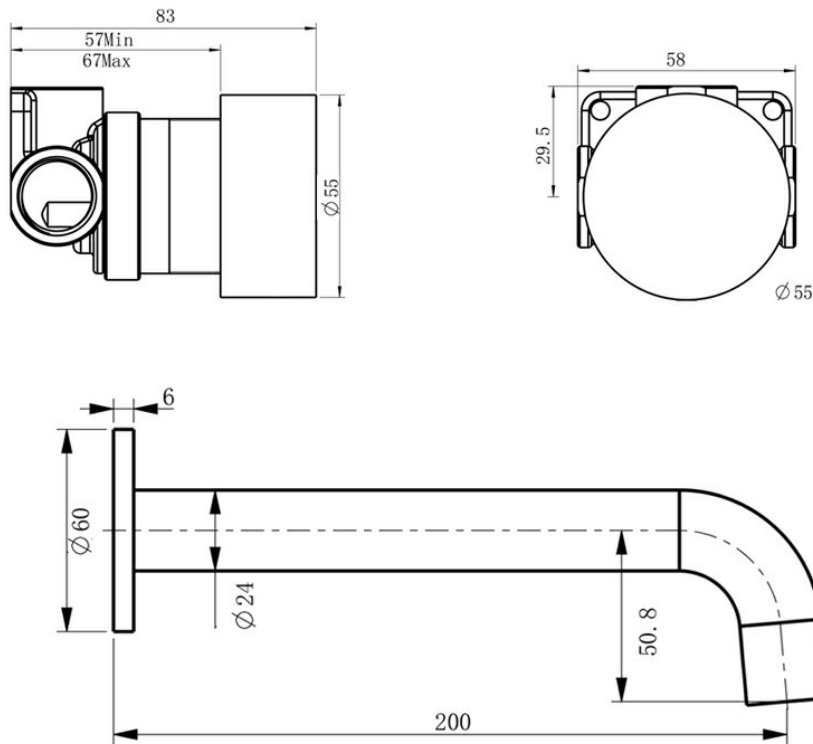

LENTE 2TH PROGRESSIVE WALL MOUNTED BASIN/BATH MIXER -  
CHROME

45256.02  
\$699

ELEMENTI  
BATHWARE

**Intelligent Valve Technology**

Superior quality valves designed in New Zealand specifically to suit New Zealand conditions.