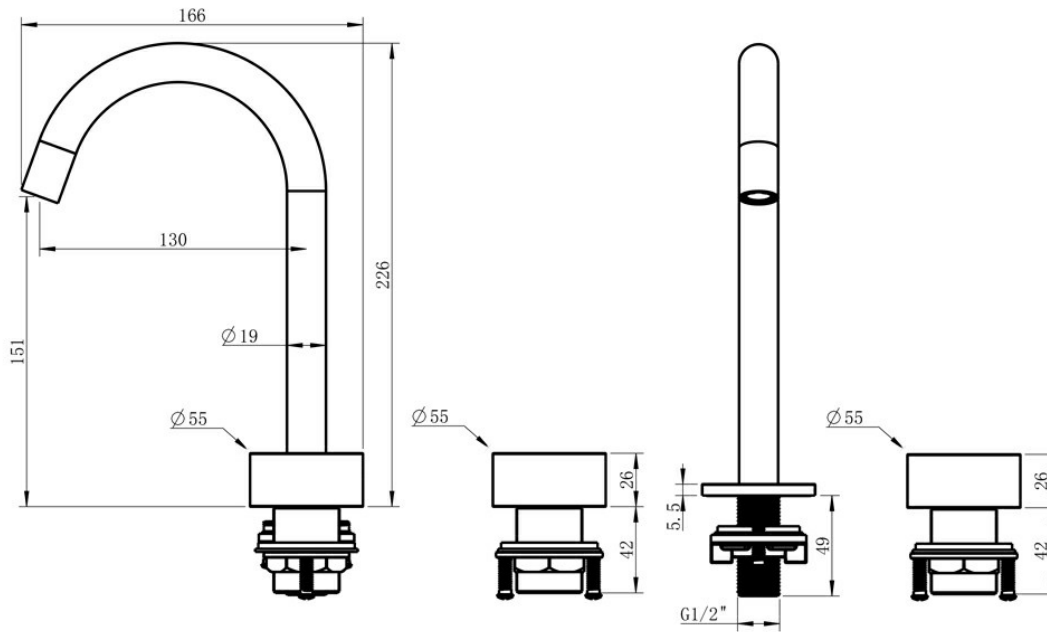

LENTE 3TH DECK MOUNTED BASIN MIXER - CHROME

45254.02
$949

ELEMENTi

Intelligent Valve Technology

Superior quality valves designed in New Zealand specifically to suit New Zealand conditions.

Residential/Light Commercial Use

Suitable for Residential/Light Commercial Use (Kitchens, Bathrooms and Laundries in Hotels, Motels and Retirement Villages).

Guarantee

5 Year Guarantee on Coloured Finishes

Guarantee

10 Year Guarantee

6 Star WELS rating

4.5L/min

Mains Pressure

Suitable for Mains Pressure.

Lead Free

Lead Free brass which contains 0.25% or less lead content. Complies with international "Lead Free" standards

Flawless Finish

Advanced plating provides a durable surface with a long lasting finish

Progressive Cartridge

Water temperature and flow are adjusted by one rotational motion for precise temperature control. 25mm Progressive Cartridge.

BPIR - B2.3.1 Durability

This product complies with Building Code Regulation B2.3.1 Durability