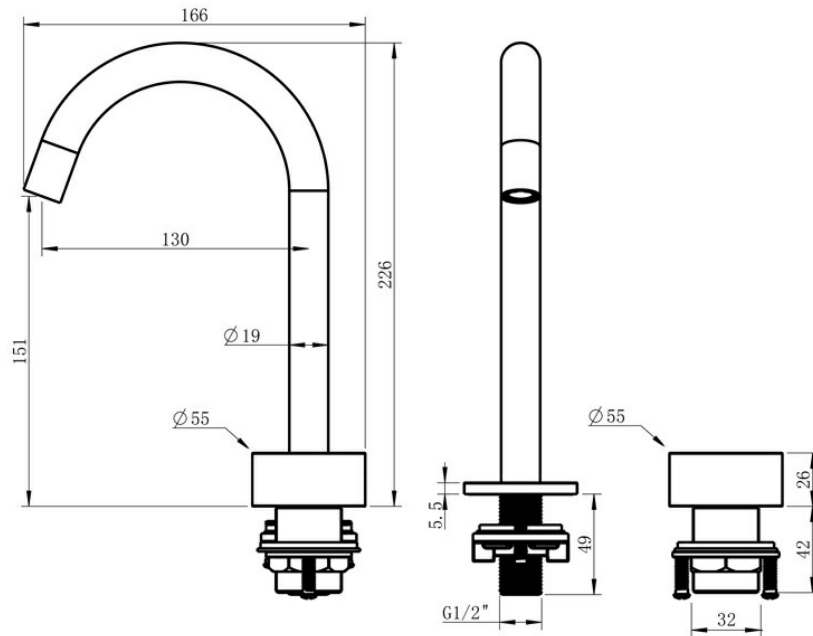

LENTE 2TH PROGRESSIVE DECK MOUNTED BASIN MIXER -
CHROME

45253.02
$659

ELEMENTI
BATHWARE

Intelligent Valve Technology

Superior quality valves designed in New Zealand specifically to suit New Zealand conditions.

Residential/Light Commercial Use

Suitable for Residential/Light Commercial Use (Kitchens, Bathrooms and Laundries in Hotels, Motels and Retirement Villages).

Guarantee

5 Year Guarantee on Coloured Finishes

Guarantee

10 Year Guarantee

6 Star WELS rating

4.5L/min

Mains Pressure

Suitable for Mains Pressure.

Lead Free

Lead Free brass which contains 0.25% or less lead content. Complies with international "Lead Free" standards

Flawless Finish

Advanced plating provides a durable surface with a long lasting finish

Progressive Cartridge

Water temperature and flow are adjusted by one rotational motion for precise temperature control. 25mm Progressive Cartridge.

BPIR - Importer

Robertson NZ Ltd.