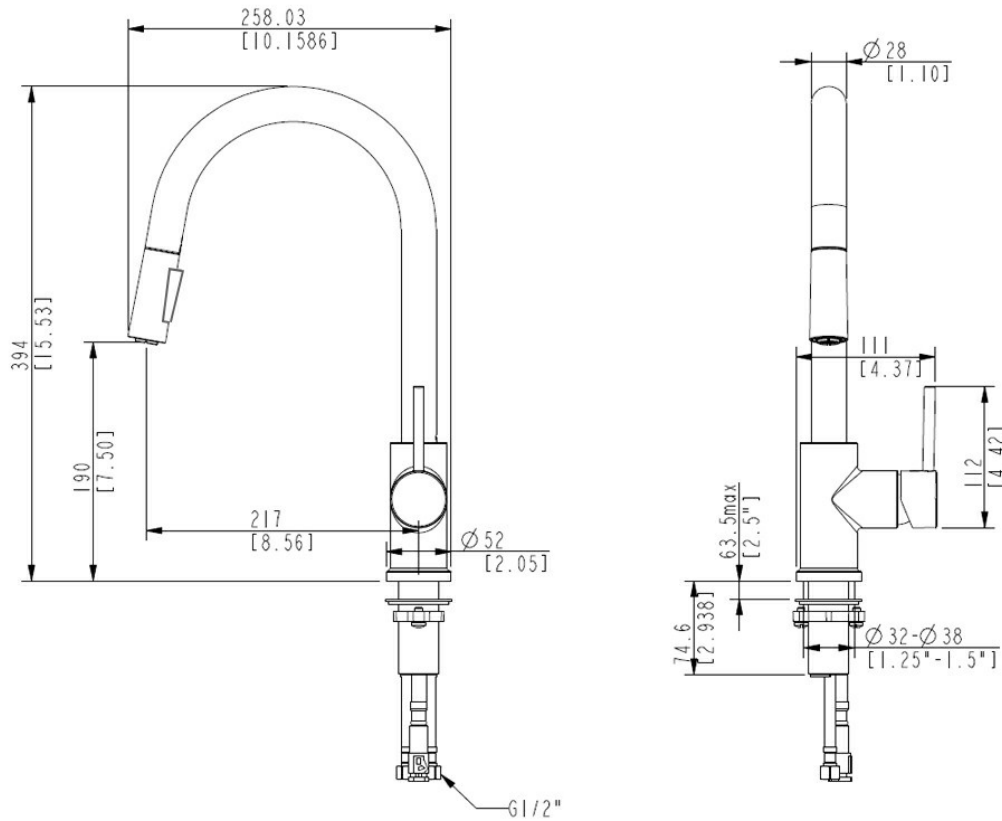

UNO GOOSE NECK KITCHEN MIXER C/W POS - CHROME

43931.02
\$729

ELEMENTi

Check Stop

Ball valves with integrated check stop.

Residential/Light Commercial Use

Suitable for Residential/Light Commercial Use (Kitchens, Bathrooms and Laundries in Hotels, Motels and Retirement Villages).