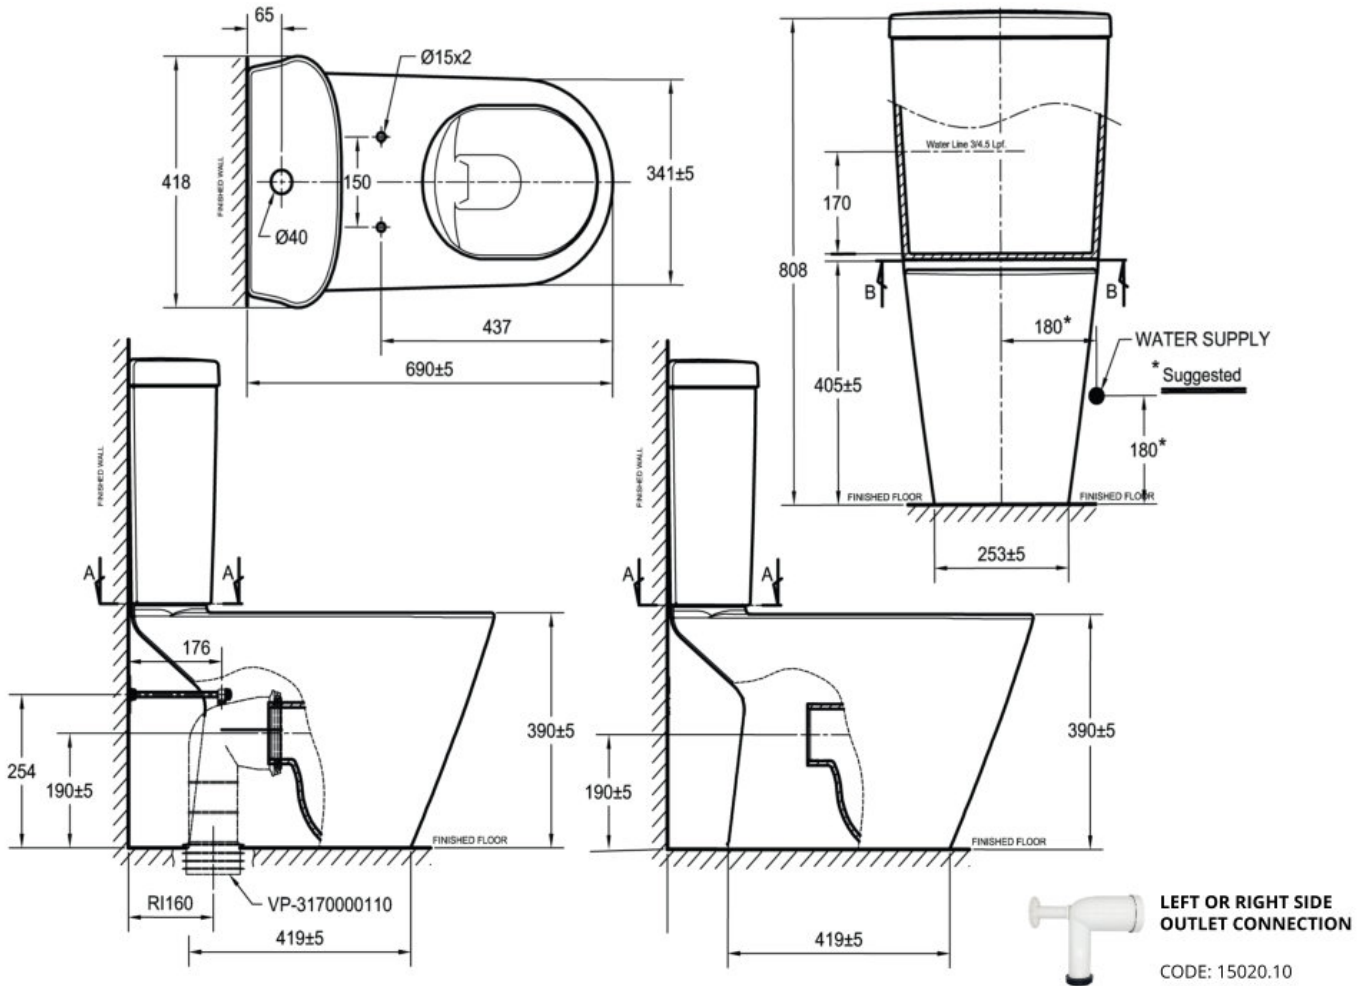

TONIC ROUND CISTERN CC TOILET SUITE SOFT CLOSE SEAT

13076.10  
\$1095

*American Standard*

<b>1</b>	Guarantee	1 Year Guarantee on toilet seat & cistern parts/fittings
<b>10</b>	Guarantee	10 Year Guarantee on Vitreous China
	Pan Connector	Includes Pan Connector
	4 Star WELS rating (Toilets)	Allows for a 4.5 litre large flush and a 3 litre half flush
	VC Allowance	Please give an allowance of 10mm (-/+ ) for all Vitreous China toilet dimensions.
	Quick Release	Seat can easily be removed and just as easily reattached in an instant.

	Set Out: S Pan	160mm
	Set Out: P Pan	180mm
	Soft Close Seat	The Soft Close automatic closure system finally puts an end to noisy closing WC seats. Just a fingertip touch and the lid closes all by itself, gently and silently.
	Anti Bacterial Finish	Pre-built with an antibacterial glaze that effectively Kills 99% of bacteria.
	Water Inlet	Bottom Water Inlet
	Dual Flush	A Dual flush toilet provides the user with two flushing optionals (Full flush & half flush). Both practical and water efficient.
	Design Award - Red Dot Design	Red Dot Design
	Design Award	Design Plus
	Design Award	IF Product Design