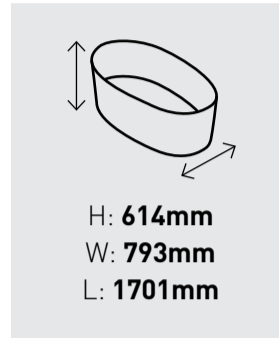

MILLERIGHE

Dramatic Oval Design

The compact size of VICTORIA + ALBERT's new Ionian bath works well in smaller bathrooms. The freestanding soaking tub features a distinctive variable width rim that enhances its oval design, and includes an ergonomic design with a deep bathing well. Crafted from QUARRYCAST®, the brand's signature material of natural Volcanic Limestone