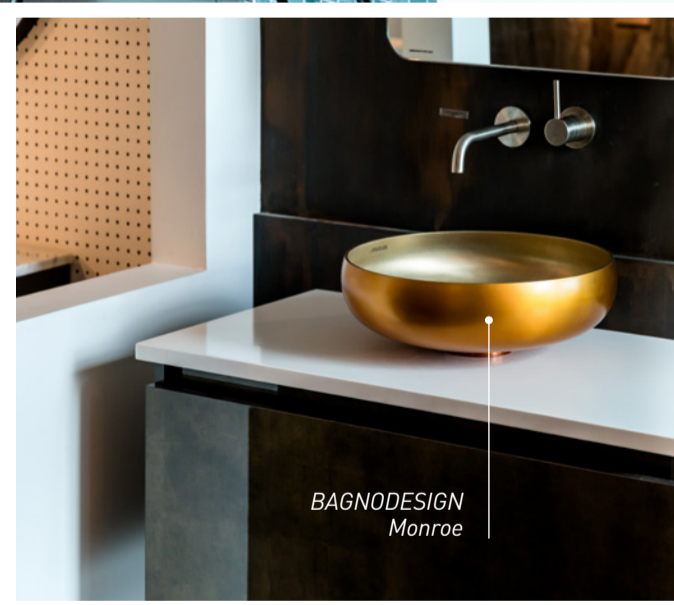

PARISI
Pure Frame