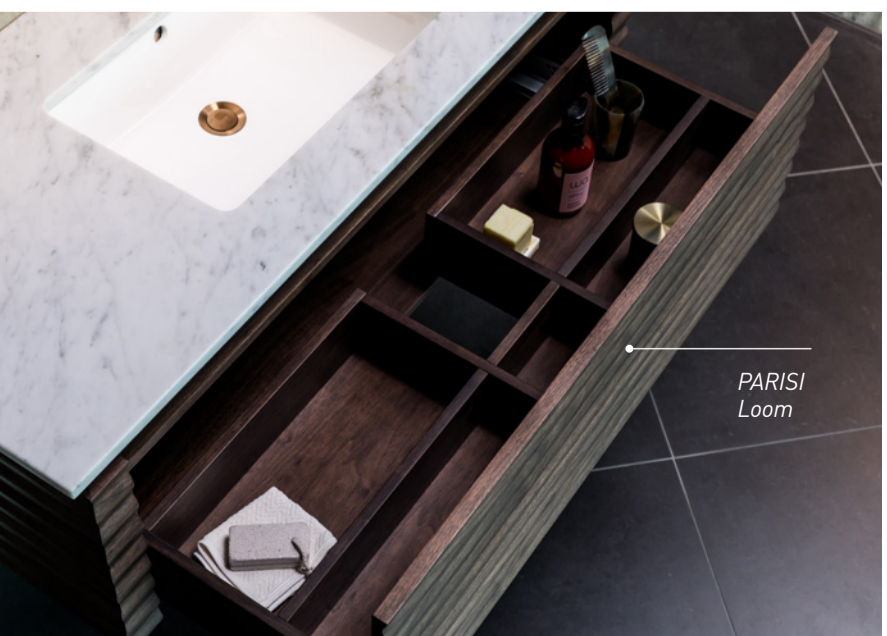

*Come and experience our new showroom for yourself. We are open from 8:30am-5pm Monday-Friday and Saturday 9am-1pm, or please contact us to make an appointment.*

BAGNODESIGN  
Monroe

PARISI  
Loom

GROHE  
Essence