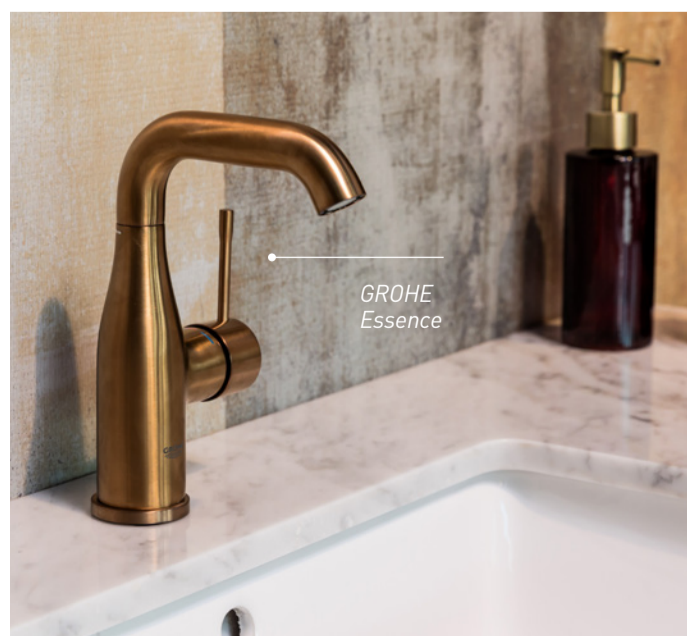

PARISI
Loom

GROHE
Essence