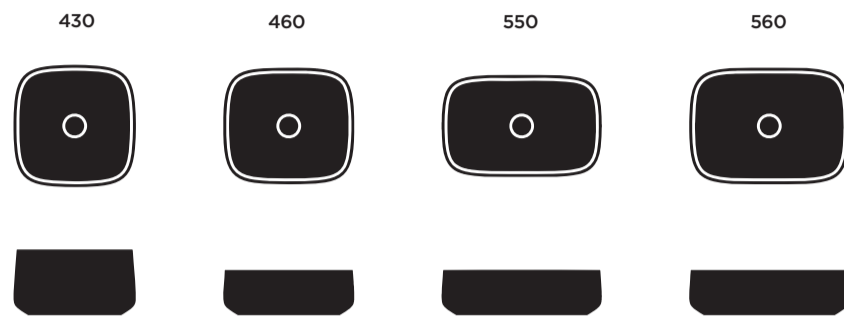

# COGNAC QUADRO

*Designed by Italian designers Meneghello Paoelli Associati,  
Cognac Quadro is a collection of countertop washbasins  
that feature square themes and very thin rims, highlighting  
the concept of elegance and lightness.*