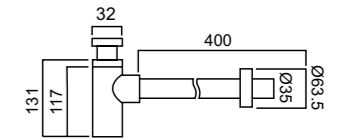

PEX
CONTEMPORARY 32MM ROUND BOTTLE TRAP
EXT WASTE PIPE ONLY TO BE USED WITH PEX WASTE VWG-395