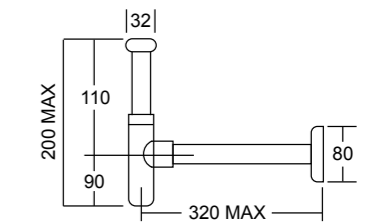

PEX
CONTEMPORARY 32MM ROUND BOTTLE TRAP
EXT WASTE PIPE ONLY TO BE USED WITH PEX WASTE VWG-395

ELEMENTI
32MM BOTTLE TRAP
CHROME: 79102.02

ELEMENTI
40MM BOTTLE TRAP
CHROME: 79142.02

ELEMENTI
TOTI 32MM BOTTLE TRAP
CHROME: 79151.02