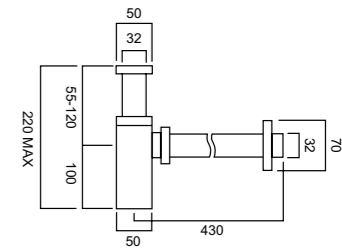

PEX
CONTEMPORARY 32MM SQUARE BOTTLE TRAP
EXT WASTE PIPE
CHROME: 79153.02