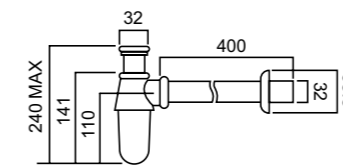

PEX
32MM BOTTLE TRAP
EXT WASTE PIPE
CHROME: 79103.02