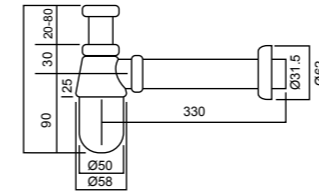

ELEMENTI
32MM BOTTLE TRAP
CHROME: 79102.02