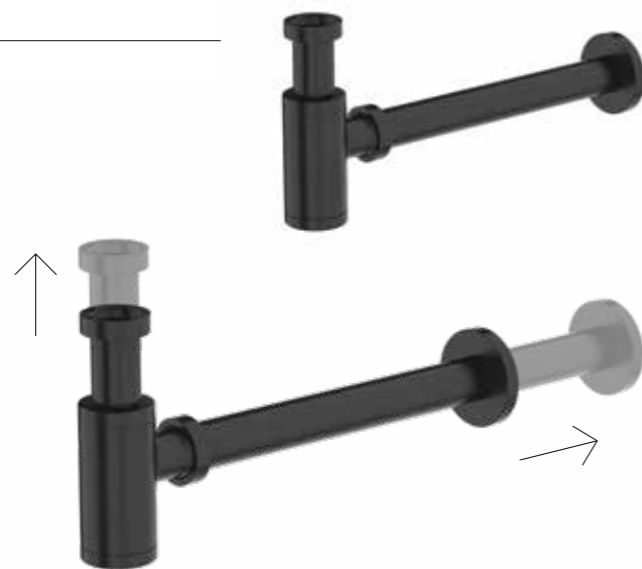

ELEMENTI
UNIVERSAL 32MM BOTTLE TRAP

ELEMENTI
UNIVERSAL BOTTLE TRAP EXTENSION

PRODUCT FEATURE

EXTENDABLE BOTTLE TRAP

Vertical (200mm) and horizontal (600mm) bottle trap extensions for the ELEMENTI Universal trap are available in 4 finishes. These extensions can be simply cut down to whatever length is required.

PEX
CONTEMPORARY 32MM ROUND BOTTLE TRAP
EXT WASTE PIPE ONLY TO BE USED WITH PEX WASTE VWG-395

ELEMENTI
32MM BOTTLE TRAP
CHROME: 79102.02

ELEMENTI
40MM BOTTLE TRAP
CHROME: 79142.02

ELEMENTI
TOTI 32MM BOTTLE TRAP
CHROME: 79151.02