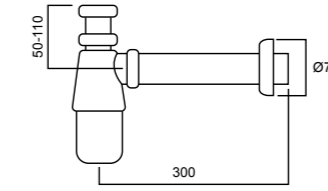

ELEMENTI
40MM BOTTLE TRAP
CHROME: 79142.02