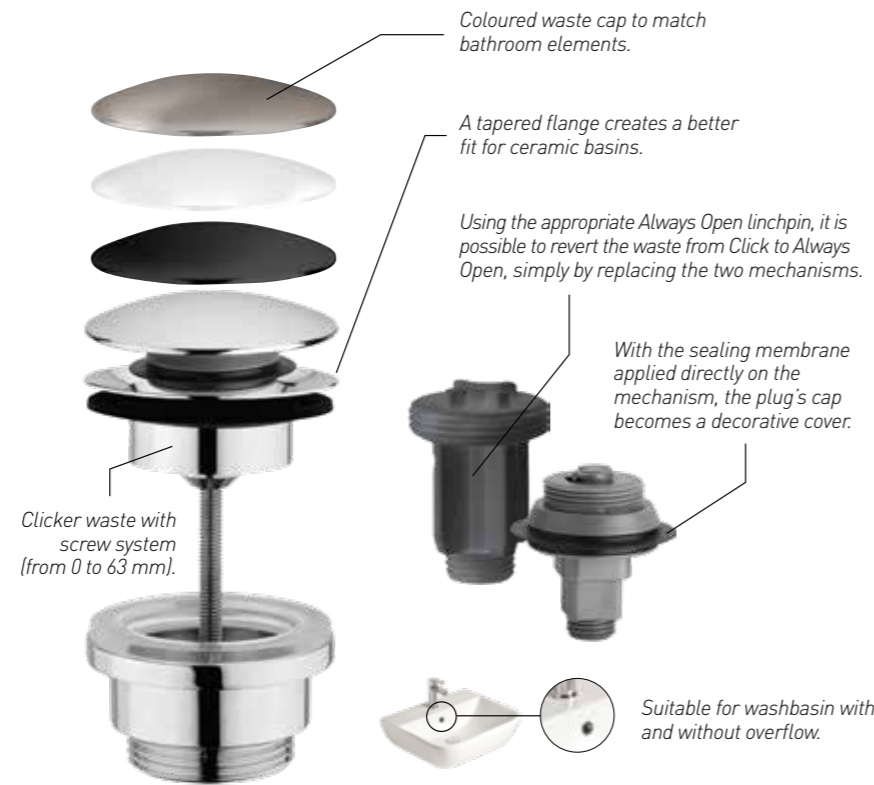

ELEMENTI
UNIVERSAL BASIN
CLICKER WASTE 32MM

CHROME:
79230.02

BRUSHED NICKEL:
79230.04

CERAMIC WHITE:
79230.11

BLACK:
79230.13

PRODUCT FEATURE

COLOURED CLICKER WASTE

ELEMENTI
32MM BASIN CLICKER WASTE

PEX
UNIVERSAL BASIN WASTE 32MM

ONLY TO BE USED WITH PEX BOTTLE TRAP - VPEX-46114.

CHROME:
VWG-395

BRUSHED NICKEL:
VWG-395.BRN

BRUSHED BRASS:
VWG-395.BRG

Converts into either a clic-clac or freeflow waste

PEX
SQUARE CAP
TO SUIT PEX UNIVERSAL
BASIN WASTE
CHROME:
VWG-395-CAPSQ

- Fits all basins with or without an overflow
- Easy to fit with supplied hex key
- Top easy to unscrew and clean

ELEMENTI

PEX

1 1 YEAR GUARANTEE

MADE IN THE UNITED KINGDOM

12 TWELVE YEAR GUARANTEE

3 3 YEAR GUARANTEE ON COLOURED FINISHES

ELEMENTI
UNIVERSAL 32MM BOTTLE TRAP

ELEMENTI
UNIVERSAL BOTTLE TRAP EXTENSION

PRODUCT FEATURE

EXTENDABLE BOTTLE TRAP

Vertical (200mm) and horizontal (600mm) bottle trap extensions for the ELEMENTI Universal trap are available in 4 finishes. These extensions can be simply cut down to whatever length is required.