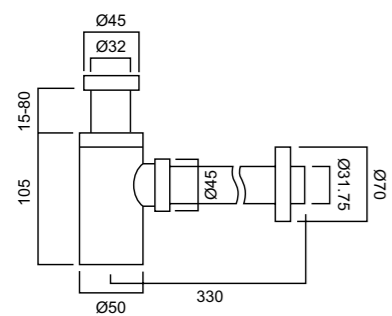

ELEMENTI
UNIVERSAL 32MM BOTTLE TRAP

ELEMENTI
UNIVERSAL BOTTLE TRAP EXTENSION

PRODUCT FEATURE

EXTENDABLE BOTTLE TRAP

Vertical (200mm) and horizontal (600mm) bottle trap extensions for the ELEMENTI Universal trap are available in 4 finishes. These extensions can be simply cut down to whatever length is required.

PEX
CONTEMPORARY 32MM ROUND BOTTLE TRAP
EXT WASTE PIPE ONLY TO BE USED WITH PEX WASTE VWG-395

ELEMENTI
32MM BOTTLE TRAP
CHROME: 79102.02

ELEMENTI
40MM BOTTLE TRAP
CHROME: 79142.02

ELEMENTI
TOTI 32MM BOTTLE TRAP
CHROME: 79151.02