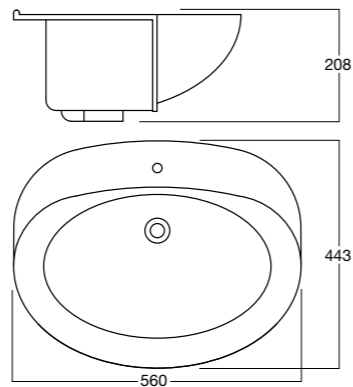

**Tonic  
CC Toilet Suite**  
Wels 4 Star, 4.5/3 ltrs/flush  
Average Flush 3.50ltrs  
S Trap: 160mm  
P Trap: 180mm  
**13076.10**

**Heron  
Inset Basin**  
605mm x 450mm  
No Overflow  
**1TH: 13629.10**

**Eco  
CC BTW Toilet Suite**  
Wels 4 Star, 4.5/3 ltrs/flush  
Average Flush 3.5 ltrs  
S Trap: 140-270mm  
P Trap: 190mm  
**Bottom Inlet: 12760.10**  
**Top Inlet: 12761.10**

**Thin Touch  
Vessel Basin**  
500mm X 400mm  
No Overflow  
**NTH: 13600.10**

**Heron  
Close Coupled  
Round Toilet Pan**  
Wels 4 Star, 4.5/3 ltrs/flush  
Average Flush 3.5ltrs  
**P Trap: 20620.10**  
**S Trap: 20621.10**

**Thin Touch  
Vessel Basin**  
500 X 450mm  
Overflow  
**1TH: 13603.10**

**Heron  
Semi Recessed Basin**  
500mm x 443mm  
Overflow  
**1TH: 10423.10**

**Thin Touch  
Undermount Basin**  
500mm X 380mm  
Overflow  
**NTH: 13606.10**

**White Round Vessel Basin**

400mm  
No overflow