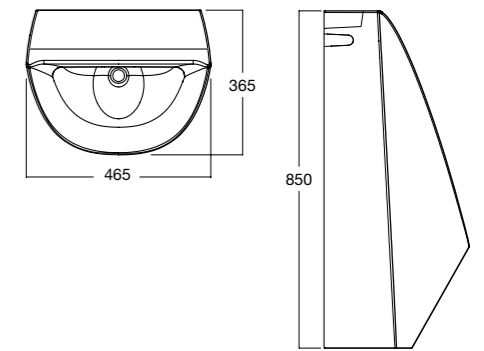

**Heron  
Close Coupled  
Round Toilet Pan**  
Wels 4 Star, 4.5/3 ltrs/flush  
Average Flush 3.5ltrs  
**P Trap: 20620.10**  
**S Trap: 20621.10**

**Thin Touch  
Vessel Basin**  
500 X 450mm  
Overflow  
**1TH: 13603.10**

**Heron  
Semi Recessed Basin**  
500mm x 443mm  
Overflow  
**1TH: 10423.10**

**Thin Touch  
Undermount Basin**  
500mm X 380mm  
Overflow  
**NTH: 13606.10**

**White Round Vessel Basin**

400mm  
No overflow

**NTH: 27700.10**

**Contour Urinal**

**Top Inlet: 24032.10**  
**Bottom Inlet: 24034.10**

**Urinal Flushing Valve: 70470.00**

**White Square Vessel Basin**

400mm X 400mm  
No overflow

**NTH: 27703.10**

**Simplicity Basin Mixer Chrome**

500mm X 400mm

**NTH: 12962.10**

**Simplicity Diverter Mixer**

**31280.02**

**Simplicity  
Bath Spout**  
74027.02

**Celia  
Goose Neck  
Swivel Spout**  
Wels 4 Star, 7.5ltrs/min  
32145.02

**Moments  
Swiveling Bath Spout**  
70202.02