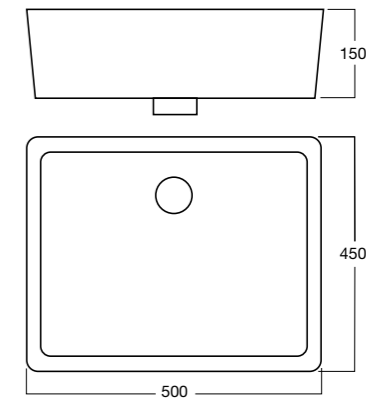

**Tonic  
CC Toilet Suite**  
Wels 4 Star, 4.5/3 ltrs/flush  
Average Flush 3.50ltrs  
S Trap: 160mm  
P Trap: 180mm  
**13076.10**

**Heron  
Inset Basin**  
605mm x 450mm  
No Overflow  
**1TH: 13629.10**

**Eco  
CC BTW Toilet Suite**  
Wels 4 Star, 4.5/3 ltrs/flush  
Average Flush 3.5 ltrs  
S Trap: 140-270mm  
P Trap: 190mm  
**Bottom Inlet: 12760.10**  
**Top Inlet: 12761.10**

**Thin Touch  
Vessel Basin**  
500mm X 400mm  
No Overflow  
**NTH: 13600.10**

**Heron  
Semi Recessed Basin**  
500mm x 443mm  
Overflow  
**1TH: 10423.10**

**Thin Touch  
Undermount Basin**  
500mm X 380mm  
Overflow  
**NTH: 13606.10**

**White Round Vessel Basin**

400mm  
No overflow

500mm X 400mm

**NTH: 12962.10**

**Simplicity Diverter Mixer**

**31280.02**

**Simplicity  
Bath Spout**  
74027.02

**Celia  
Goose Neck  
Swivel Spout**  
Wels 4 Star, 7.5ltrs/min  
32145.02

**Moments  
Swiveling Bath Spout**  
70202.02