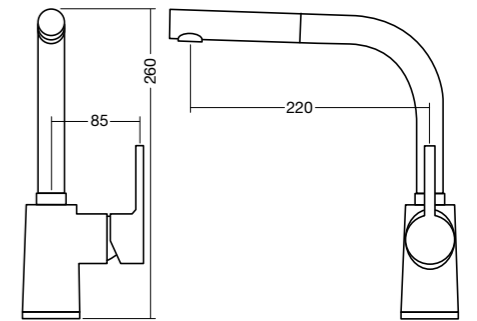

**Heron  
Close Coupled  
Round Toilet Pan**  
Wels 4 Star, 4.5/3 ltrs/flush  
Average Flush 3.5ltrs  
**P Trap: 20620.10**  
**S Trap: 20621.10**

**Thin Touch  
Vessel Basin**  
500 X 450mm  
Overflow  
**1TH: 13603.10**

**NTH: 27700.10**

**Contour Urinal**

**Top Inlet: 24032.10**  
**Bottom Inlet: 24034.10**

**Urinal Flushing Valve: 70470.00**

**White Square Vessel Basin**

400mm X 400mm  
No overflow

**NTH: 27703.10**

**Simplicity Basin Mixer Chrome**

500mm X 400mm

**NTH: 12962.10**

**Simplicity Diverter Mixer**

**31280.02**

**Simplicity  
Bath Spout**  
74027.02

**Celia  
Goose Neck  
Swivel Spout**  
Wels 4 Star, 7.5ltrs/min  
32145.02

**Moments  
Swiveling Bath Spout**  
70202.02

**Celia  
Kitchen Mixer  
with Swivel Spout**  
Pull Out Spray  
Wels 4 Star, 7.5 ltrs/min  
32147.02

**Alpha  
Bath Spout**  
70304.02

**Solo  
Kitchen Mixer**  
Swivel Spout  
Wels 4 Star, 7.5 ltrs/min  
33133.02