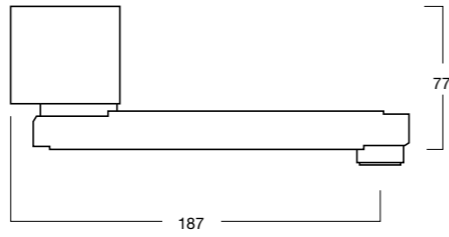

500mm X 400mm

**NTH: 12962.10**

**Simplicity Diverter Mixer**

**31280.02**

**Simplicity  
Bath Spout**  
74027.02

**Celia  
Goose Neck  
Swivel Spout**  
Wels 4 Star, 7.5ltrs/min  
32145.02

**Moments  
Swiveling Bath Spout**  
70202.02

**Celia  
Kitchen Mixer  
with Swivel Spout**  
Pull Out Spray  
Wels 4 Star, 7.5 ltrs/min  
32147.02

**Alpha  
Bath Spout**  
70304.02

**Solo  
Kitchen Mixer**  
Swivel Spout  
Wels 4 Star, 7.5 ltrs/min  
33133.02