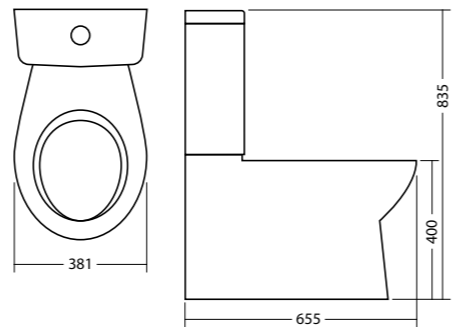

**Tonic  
CC Toilet Suite**  
Wels 4 Star, 4.5/3 ltrs/flush  
Average Flush 3.50ltrs  
S Trap: 160mm  
P Trap: 180mm  
**13076.10**

**Heron  
Inset Basin**  
605mm x 450mm  
No Overflow  
**1TH: 13629.10**

**Eco  
CC BTW Toilet Suite**  
Wels 4 Star, 4.5/3 ltrs/flush  
Average Flush 3.5 ltrs  
S Trap: 140-270mm  
P Trap: 190mm  
**Bottom Inlet: 12760.10**  
**Top Inlet: 12761.10**

**Thin Touch  
Vessel Basin**  
500mm X 400mm  
No Overflow  
**NTH: 13600.10**

**Heron  
Close Coupled  
Round Toilet Pan**  
Wels 4 Star, 4.5/3 ltrs/flush  
Average Flush 3.5ltrs  
**P Trap: 20620.10**  
**S Trap: 20621.10**

**Thin Touch  
Vessel Basin**  
500 X 450mm  
Overflow  
**1TH: 13603.10**

**Heron  
Semi Recessed Basin**  
500mm x 443mm  
Overflow  
**1TH: 10423.10**

**Thin Touch  
Undermount Basin**  
500mm X 380mm  
Overflow  
**NTH: 13606.10**

**White Round Vessel Basin**

400mm  
No overflow