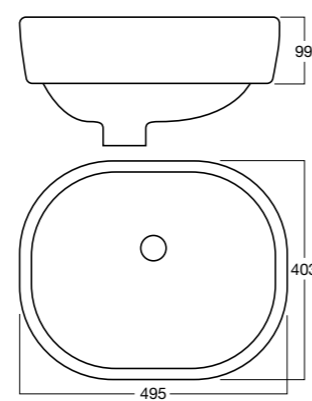

**Heron  
Close Coupled  
Round Toilet Pan**  
Wels 4 Star, 4.5/3 ltrs/flush  
Average Flush 3.5ltrs  
**P Trap: 20620.10**  
**S Trap: 20621.10**

**Thin Touch  
Vessel Basin**  
500 X 450mm  
Overflow  
**1TH: 13603.10**

**NTH: 27700.10**

**Contour Urinal**

**Top Inlet: 24032.10**  
**Bottom Inlet: 24034.10**

**Urinal Flushing Valve: 70470.00**

**White Square Vessel Basin**

400mm X 400mm  
No overflow

**NTH: 27703.10**

**Simplicity Basin Mixer Chrome**

Wels 4 Star, 7.5 ltrs/min

**31251.02**

**White Semi Recessed Basin**

450mm  
Overflow

**1TH: 27712.10**

**Simplicity Shower Mixer Chrome**

**31270.02**

**Active Vessel Basin**

500mm X 400mm

**NTH: 12962.10**

**Simplicity Diverter Mixer**

**31280.02**

**Simplicity  
Bath Spout**  
74027.02

**Celia  
Goose Neck  
Swivel Spout**  
Wels 4 Star, 7.5ltrs/min  
32145.02

**Moments  
Swiveling Bath Spout**  
70202.02