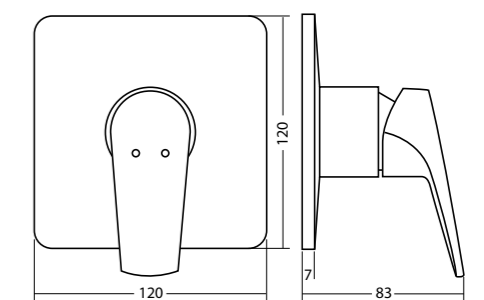

Simplicity Shower Mixer Chrome

31270.02