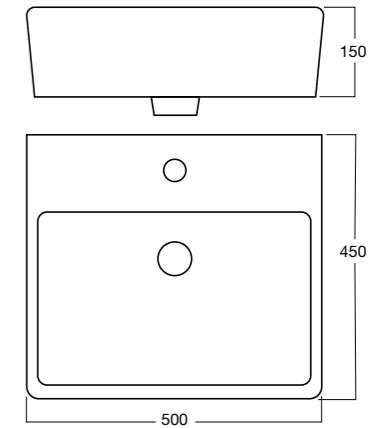

**Tonic  
CC Toilet Suite**  
Wels 4 Star, 4.5/3 ltrs/flush  
Average Flush 3.50ltrs  
S Trap: 160mm  
P Trap: 180mm  
**13076.10**

**Heron  
Inset Basin**  
605mm x 450mm  
No Overflow  
**1TH: 13629.10**

**Eco  
CC BTW Toilet Suite**  
Wels 4 Star, 4.5/3 ltrs/flush  
Average Flush 3.5 ltrs  
S Trap: 140-270mm  
P Trap: 190mm  
**Bottom Inlet: 12760.10**  
**Top Inlet: 12761.10**

**Thin Touch  
Vessel Basin**  
500mm X 400mm  
No Overflow  
**NTH: 13600.10**

**Heron  
Close Coupled  
Round Toilet Pan**  
Wels 4 Star, 4.5/3 ltrs/flush  
Average Flush 3.5ltrs  
**P Trap: 20620.10**  
**S Trap: 20621.10**

**Thin Touch  
Vessel Basin**  
500 X 450mm  
Overflow  
**1TH: 13603.10**

**Heron  
Semi Recessed Basin**  
500mm x 443mm  
Overflow  
**1TH: 10423.10**

**Thin Touch  
Undermount Basin**  
500mm X 380mm  
Overflow  
**NTH: 13606.10**

**White Round Vessel Basin**

400mm  
No overflow