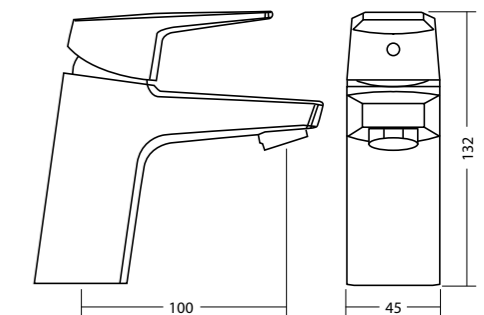

Simplicity Basin Mixer Chrome

Wels 4 Star, 7.5 ltrs/min

31251.02