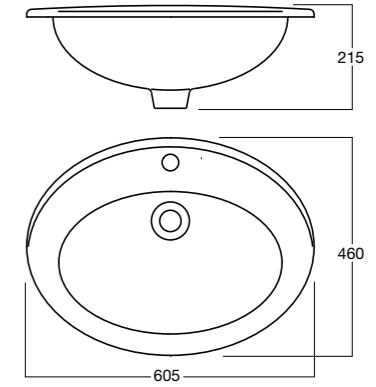

**Tonic  
CC Toilet Suite**  
Wels 4 Star, 4.5/3 ltrs/flush  
Average Flush 3.50ltrs  
S Trap: 160mm  
P Trap: 180mm  
**13076.10**

**Heron  
Inset Basin**  
605mm x 450mm  
No Overflow  
**1TH: 13629.10**

**Eco  
CC BTW Toilet Suite**  
Wels 4 Star, 4.5/3 ltrs/flush  
Average Flush 3.5 ltrs  
S Trap: 140-270mm  
P Trap: 190mm  
**Bottom Inlet: 12760.10**  
**Top Inlet: 12761.10**

**Thin Touch  
Vessel Basin**  
500mm X 400mm  
No Overflow  
**NTH: 13600.10**

**Heron  
Close Coupled  
Round Toilet Pan**  
Wels 4 Star, 4.5/3 ltrs/flush  
Average Flush 3.5ltrs  
**P Trap: 20620.10**  
**S Trap: 20621.10**

**Thin Touch  
Vessel Basin**  
500 X 450mm  
Overflow  
**1TH: 13603.10**

**Heron  
Semi Recessed Basin**  
500mm x 443mm  
Overflow  
**1TH: 10423.10**

**Thin Touch  
Undermount Basin**  
500mm X 380mm  
Overflow  
**NTH: 13606.10**

**White Round Vessel Basin**

400mm  
No overflow