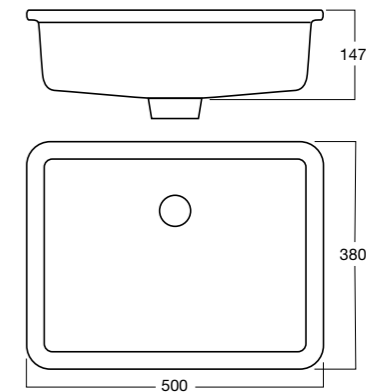

**Eco  
CC BTW Toilet Suite**  
Wels 4 Star, 4.5/3 ltrs/flush  
Average Flush 3.5 ltrs  
S Trap: 140-270mm  
P Trap: 190mm  
**Bottom Inlet: 12760.10**  
**Top Inlet: 12761.10**

**Thin Touch  
Vessel Basin**  
500mm X 400mm  
No Overflow  
**NTH: 13600.10**

**Heron  
Close Coupled  
Round Toilet Pan**  
Wels 4 Star, 4.5/3 ltrs/flush  
Average Flush 3.5ltrs  
**P Trap: 20620.10**  
**S Trap: 20621.10**

**Thin Touch  
Vessel Basin**  
500 X 450mm  
Overflow  
**1TH: 13603.10**

**Heron  
Semi Recessed Basin**  
500mm x 443mm  
Overflow  
**1TH: 10423.10**

**Thin Touch  
Undermount Basin**  
500mm X 380mm  
Overflow  
**NTH: 13606.10**

**White Round Vessel Basin**

400mm  
No overflow

500mm X 400mm

**NTH: 12962.10**

**Simplicity Diverter Mixer**

**31280.02**

**Simplicity  
Bath Spout**  
74027.02

**Celia  
Goose Neck  
Swivel Spout**  
Wels 4 Star, 7.5ltrs/min  
32145.02

**Moments  
Swiveling Bath Spout**  
70202.02