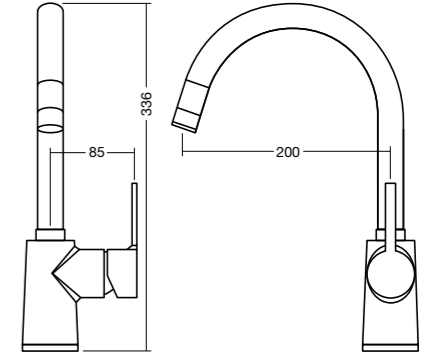

**Heron  
Close Coupled  
Round Toilet Pan**  
Wels 4 Star, 4.5/3 ltrs/flush  
Average Flush 3.5ltrs  
**P Trap: 20620.10**  
**S Trap: 20621.10**

**Thin Touch  
Vessel Basin**  
500 X 450mm  
Overflow  
**1TH: 13603.10**

**NTH: 27700.10**

**Contour Urinal**

**Top Inlet: 24032.10**  
**Bottom Inlet: 24034.10**

**Urinal Flushing Valve: 70470.00**

**White Square Vessel Basin**

400mm X 400mm  
No overflow

**NTH: 27703.10**

**Simplicity Basin Mixer Chrome**

500mm X 400mm

**NTH: 12962.10**

**Simplicity Diverter Mixer**

**31280.02**

**Simplicity  
Bath Spout**  
74027.02

**Celia  
Goose Neck  
Swivel Spout**  
Wels 4 Star, 7.5ltrs/min  
32145.02

**Moments  
Swiveling Bath Spout**  
70202.02

**Celia  
Kitchen Mixer  
with Swivel Spout**  
Pull Out Spray  
Wels 4 Star, 7.5 ltrs/min  
32147.02

**Alpha  
Bath Spout**  
70304.02

**Solo  
Kitchen Mixer**  
Swivel Spout  
Wels 4 Star, 7.5 ltrs/min  
33133.02