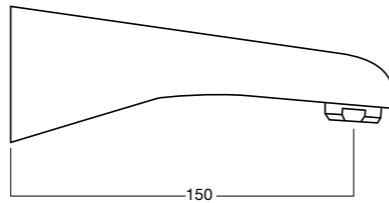

500mm X 400mm

**NTH: 12962.10**

**Simplicity Diverter Mixer**

**31280.02**

**Simplicity  
Bath Spout**  
74027.02

**Celia  
Goose Neck  
Swivel Spout**  
Wels 4 Star, 7.5ltrs/min  
32145.02

**Moments  
Swiveling Bath Spout**  
70202.02

**Celia  
Kitchen Mixer  
with Swivel Spout**  
Pull Out Spray  
Wels 4 Star, 7.5 ltrs/min  
32147.02

**Alpha  
Bath Spout**  
70304.02

**Solo  
Kitchen Mixer**  
Swivel Spout  
Wels 4 Star, 7.5 ltrs/min  
33133.02