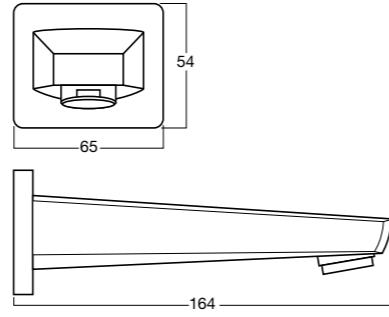

**Heron  
Close Coupled  
Round Toilet Pan**  
Wels 4 Star, 4.5/3 ltrs/flush  
Average Flush 3.5ltrs  
**P Trap: 20620.10**  
**S Trap: 20621.10**

**Thin Touch  
Vessel Basin**  
500 X 450mm  
Overflow  
**1TH: 13603.10**

**NTH: 27700.10**

**Contour Urinal**

**Top Inlet: 24032.10**  
**Bottom Inlet: 24034.10**

**Urinal Flushing Valve: 70470.00**

**White Square Vessel Basin**

400mm X 400mm  
No overflow

**NTH: 27703.10**

**Simplicity Basin Mixer Chrome**

500mm X 400mm

**NTH: 12962.10**

**Simplicity Diverter Mixer**

**31280.02**

**Simplicity  
Bath Spout**  
74027.02

**Celia  
Goose Neck  
Swivel Spout**  
Wels 4 Star, 7.5ltrs/min  
32145.02

**Moments  
Swiveling Bath Spout**  
70202.02