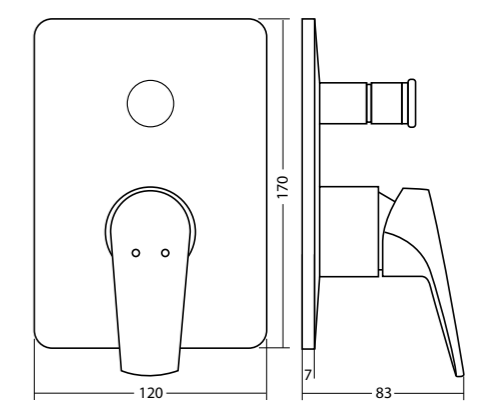

**Heron  
Close Coupled  
Round Toilet Pan**  
Wels 4 Star, 4.5/3 ltrs/flush  
Average Flush 3.5ltrs  
**P Trap: 20620.10**  
**S Trap: 20621.10**

**Thin Touch  
Vessel Basin**  
500 X 450mm  
Overflow  
**1TH: 13603.10**

**Heron  
Semi Recessed Basin**  
500mm x 443mm  
Overflow  
**1TH: 10423.10**

**Thin Touch  
Undermount Basin**  
500mm X 380mm  
Overflow  
**NTH: 13606.10**

**White Round Vessel Basin**

400mm  
No overflow

**NTH: 27700.10**

**Contour Urinal**

**Top Inlet: 24032.10**  
**Bottom Inlet: 24034.10**

**Urinal Flushing Valve: 70470.00**

**White Square Vessel Basin**

400mm X 400mm  
No overflow

**NTH: 27703.10**

**Simplicity Basin Mixer Chrome**

500mm X 400mm

**NTH: 12962.10**

**Simplicity Diverter Mixer**

**31280.02**

**Simplicity  
Bath Spout**  
74027.02

**Celia  
Goose Neck  
Swivel Spout**  
Wels 4 Star, 7.5ltrs/min  
32145.02

**Moments  
Swiveling Bath Spout**  
70202.02