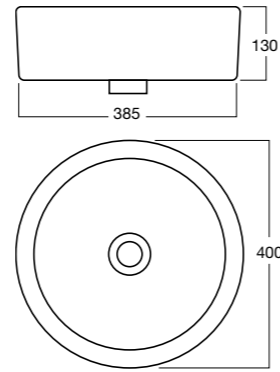

**Heron  
Close Coupled  
Round Toilet Pan**  
Wels 4 Star, 4.5/3 ltrs/flush  
Average Flush 3.5ltrs  
**P Trap: 20620.10**  
**S Trap: 20621.10**

**Thin Touch  
Vessel Basin**  
500 X 450mm  
Overflow  
**1TH: 13603.10**

**Heron  
Semi Recessed Basin**  
500mm x 443mm  
Overflow  
**1TH: 10423.10**

**Thin Touch  
Undermount Basin**  
500mm X 380mm  
Overflow  
**NTH: 13606.10**

**White Round Vessel Basin**

400mm  
No overflow

**NTH: 27700.10**

**Contour Urinal**

**Top Inlet: 24032.10**  
**Bottom Inlet: 24034.10**

**Urinal Flushing Valve: 70470.00**

**White Square Vessel Basin**

400mm X 400mm  
No overflow

**NTH: 27703.10**

**Simplicity Basin Mixer Chrome**

500mm X 400mm

**NTH: 12962.10**

**Simplicity Diverter Mixer**

**31280.02**

**Simplicity  
Bath Spout**  
74027.02

**Celia  
Goose Neck  
Swivel Spout**  
Wels 4 Star, 7.5ltrs/min  
32145.02

**Moments  
Swiveling Bath Spout**  
70202.02