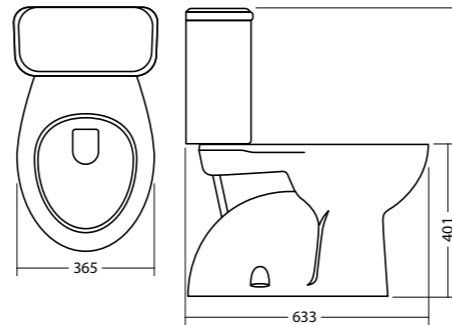

**Tonic  
CC Toilet Suite**  
Wels 4 Star, 4.5/3 ltrs/flush  
Average Flush 3.50ltrs  
S Trap: 160mm  
P Trap: 180mm  
**13076.10**

**Heron  
Inset Basin**  
605mm x 450mm  
No Overflow  
**1TH: 13629.10**

**Eco  
CC BTW Toilet Suite**  
Wels 4 Star, 4.5/3 ltrs/flush  
Average Flush 3.5 ltrs  
S Trap: 140-270mm  
P Trap: 190mm  
**Bottom Inlet: 12760.10**  
**Top Inlet: 12761.10**

**Thin Touch  
Vessel Basin**  
500mm X 400mm  
No Overflow  
**NTH: 13600.10**

**Heron  
Close Coupled  
Round Toilet Pan**  
Wels 4 Star, 4.5/3 ltrs/flush  
Average Flush 3.5ltrs  
**P Trap: 20620.10**  
**S Trap: 20621.10**

**Thin Touch  
Vessel Basin**  
500 X 450mm  
Overflow  
**1TH: 13603.10**

**Heron  
Semi Recessed Basin**  
500mm x 443mm  
Overflow  
**1TH: 10423.10**

**Thin Touch  
Undermount Basin**  
500mm X 380mm  
Overflow  
**NTH: 13606.10**

**White Round Vessel Basin**

400mm  
No overflow