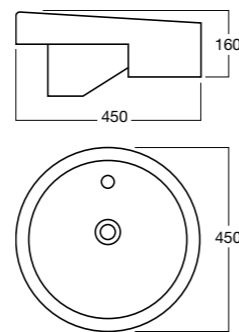

**Heron  
Close Coupled  
Round Toilet Pan**  
Wels 4 Star, 4.5/3 ltrs/flush  
Average Flush 3.5ltrs  
**P Trap: 20620.10**  
**S Trap: 20621.10**

**Thin Touch  
Vessel Basin**  
500 X 450mm  
Overflow  
**1TH: 13603.10**

**NTH: 27700.10**

**Contour Urinal**

**Top Inlet: 24032.10**  
**Bottom Inlet: 24034.10**

**Urinal Flushing Valve: 70470.00**

**White Square Vessel Basin**

400mm X 400mm  
No overflow

**NTH: 27703.10**

**Simplicity Basin Mixer Chrome**

Wels 4 Star, 7.5 ltrs/min

**31251.02**

**White Semi Recessed Basin**

450mm  
Overflow

**1TH: 27712.10**

**Simplicity Shower Mixer Chrome**

**31270.02**

**Active Vessel Basin**

500mm X 400mm

**NTH: 12962.10**

**Simplicity Diverter Mixer**

**31280.02**

**Simplicity  
Bath Spout**  
74027.02

**Celia  
Goose Neck  
Swivel Spout**  
Wels 4 Star, 7.5ltrs/min  
32145.02

**Moments  
Swiveling Bath Spout**  
70202.02