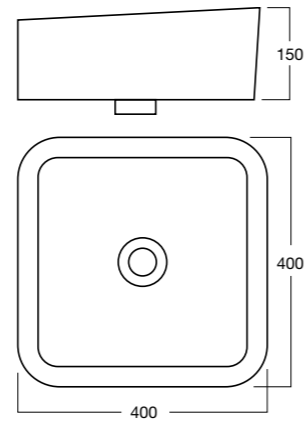

**Heron  
Close Coupled  
Round Toilet Pan**  
Wels 4 Star, 4.5/3 ltrs/flush  
Average Flush 3.5ltrs  
**P Trap: 20620.10**  
**S Trap: 20621.10**

**Thin Touch  
Vessel Basin**  
500 X 450mm  
Overflow  
**1TH: 13603.10**

**Heron  
Semi Recessed Basin**  
500mm x 443mm  
Overflow  
**1TH: 10423.10**

**Thin Touch  
Undermount Basin**  
500mm X 380mm  
Overflow  
**NTH: 13606.10**

**White Round Vessel Basin**

400mm  
No overflow

**NTH: 27700.10**

**Contour Urinal**

**Top Inlet: 24032.10**  
**Bottom Inlet: 24034.10**

**Urinal Flushing Valve: 70470.00**

**White Square Vessel Basin**

400mm X 400mm  
No overflow

**NTH: 27703.10**

**Simplicity Basin Mixer Chrome**

500mm X 400mm

**NTH: 12962.10**

**Simplicity Diverter Mixer**

**31280.02**

**Simplicity  
Bath Spout**  
74027.02

**Celia  
Goose Neck  
Swivel Spout**  
Wels 4 Star, 7.5ltrs/min  
32145.02

**Moments  
Swiveling Bath Spout**  
70202.02