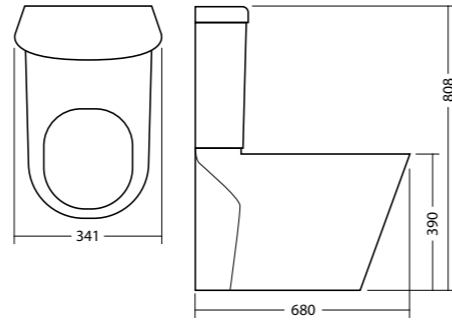

**Tonic  
CC Toilet Suite**  
Wels 4 Star, 4.5/3 ltrs/flush  
Average Flush 3.50ltrs  
S Trap: 160mm  
P Trap: 180mm  
**13076.10**

**Heron  
Inset Basin**  
605mm x 450mm  
No Overflow  
**1TH: 13629.10**

**Eco  
CC BTW Toilet Suite**  
Wels 4 Star, 4.5/3 ltrs/flush  
Average Flush 3.5 ltrs  
S Trap: 140-270mm  
P Trap: 190mm  
**Bottom Inlet: 12760.10**  
**Top Inlet: 12761.10**

**Thin Touch  
Vessel Basin**  
500mm X 400mm  
No Overflow  
**NTH: 13600.10**

**Heron  
Close Coupled  
Round Toilet Pan**  
Wels 4 Star, 4.5/3 ltrs/flush  
Average Flush 3.5ltrs  
**P Trap: 20620.10**  
**S Trap: 20621.10**

**Thin Touch  
Vessel Basin**  
500 X 450mm  
Overflow  
**1TH: 13603.10**

500mm X 400mm

**NTH: 12962.10**

**Simplicity Diverter Mixer**

**31280.02**

**Simplicity  
Bath Spout**  
74027.02

**Celia  
Goose Neck  
Swivel Spout**  
Wels 4 Star, 7.5ltrs/min  
32145.02

**Moments  
Swiveling Bath Spout**  
70202.02