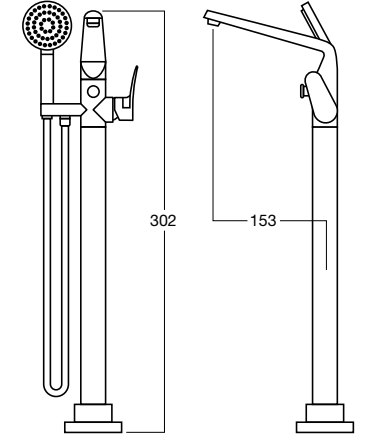

Milano

Milano Basin Mixer
Wels 4 Star, 7.5 ltrs/min
33551.02

Milano Diverter Mixer
33580.02

Milano Extended Height Basin Mixer
Wels 4 Star, 7.5 ltrs/min
33552.02

Milano Bath Column with Hand Shower
Wels 3 Star / 9ltrs/min
hand shower only
33585.02

Milano Wall Mounted Basin Mixer
Wels 4 Star, 7.5 ltrs/min
33558.02

Milano Bath Spout
Wall Mount - Female
162mm
74031.02

Milano Shower Mixer
33570.02