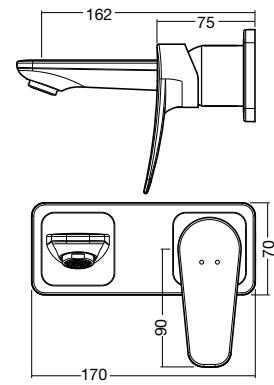

Milano

Milano Basin Mixer
Wels 4 Star, 7.5 ltrs/min
33551.02

Milano Diverter Mixer
33580.02

Milano Extended Height Basin Mixer
Wels 4 Star, 7.5 ltrs/min
33552.02

Milano Bath Column with Hand Shower
Wels 3 Star / 9ltrs/min
hand shower only
33585.02

Milano Wall Mounted Basin Mixer
Wels 4 Star, 7.5 ltrs/min
33558.02

Milano Bath Spout
Wall Mount - Female
162mm
74031.02

Milano Shower Mixer
33570.02