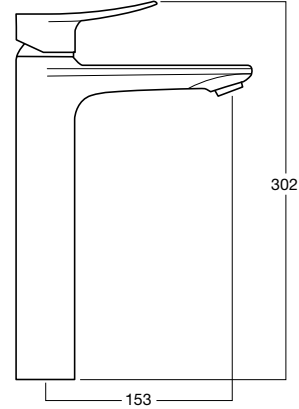

Milano

Milano Basin Mixer
Wels 4 Star, 7.5 ltrs/min
33551.02

Milano Diverter Mixer
33580.02

Milano Extended Height Basin Mixer
Wels 4 Star, 7.5 ltrs/min
33552.02

Milano Bath Column with Hand Shower
Wels 3 Star / 9ltrs/min
hand shower only
33585.02

Milano Wall Mounted Basin Mixer
Wels 4 Star, 7.5 ltrs/min
33558.02

Milano Bath Spout
Wall Mount - Female
162mm
74031.02

Milano Shower Mixer
33570.02