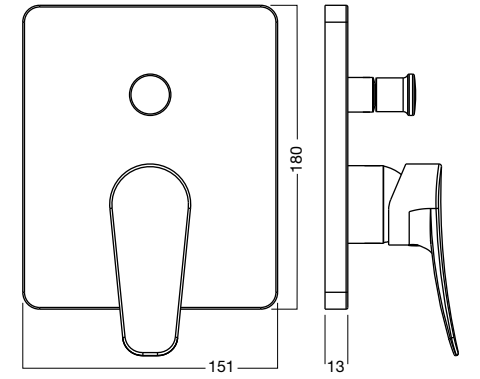

Milano

Milano Basin Mixer
Wels 4 Star, 7.5 ltrs/min
33551.02

Milano Diverter Mixer
33580.02

Milano Extended Height Basin Mixer
Wels 4 Star, 7.5 ltrs/min
33552.02

Milano Bath Column with Hand Shower
Wels 3 Star / 9ltrs/min
hand shower only
33585.02

Milano Wall Mounted Basin Mixer
Wels 4 Star, 7.5 ltrs/min
33558.02

Milano Bath Spout
Wall Mount - Female
162mm
74031.02

Milano Shower Mixer
33570.02