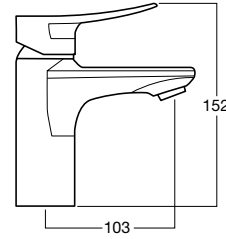

Milano

Milano Basin Mixer
Wels 4 Star, 7.5 ltrs/min
33551.02

Milano Diverter Mixer
33580.02

Milano Extended Height Basin Mixer
Wels 4 Star, 7.5 ltrs/min
33552.02

Milano Bath Column with Hand Shower
Wels 3 Star / 9ltrs/min
hand shower only
33585.02

Milano Wall Mounted Basin Mixer
Wels 4 Star, 7.5 ltrs/min
33558.02

Milano Bath Spout
Wall Mount - Female
162mm
74031.02

Milano Shower Mixer
33570.02