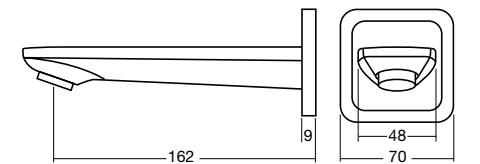

Milano

Milano Basin Mixer
Wels 4 Star, 7.5 ltrs/min
33551.02

Milano Diverter Mixer
33580.02

Milano Extended Height Basin Mixer
Wels 4 Star, 7.5 ltrs/min
33552.02

Milano Bath Column with Hand Shower
Wels 3 Star / 9ltrs/min
hand shower only
33585.02

Milano Wall Mounted Basin Mixer
Wels 4 Star, 7.5 ltrs/min
33558.02

Milano Bath Spout
Wall Mount - Female
162mm
74031.02

Milano Shower Mixer
33570.02