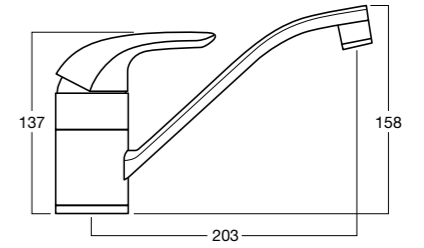

Laska Neu Tubular Kitchen Mixer
Swivel Spout
Main Pressure, Turbular Spout
Wels 4 Star, 7.5ltrs/min
34330.02

Laska Neu Shower Mixer
34370.02

Laska Neu Cast Kitchen Mixer
Swivel Spout
Wels 4 Star, 705ltrs/min
34331.02