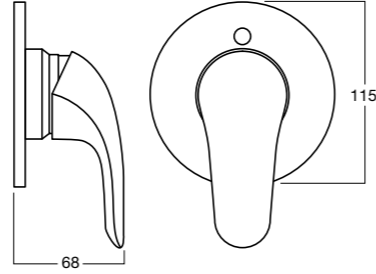

Laska Neu

Collection

Gives an air of balance and harmony, Laska Neu's modern silhouette is pitched for comfortable use without compromising the clarity of its form.

Laska Neu

Laska Neu Basin Mixer
Wels 4 Star, 7.5 ltrs/min
34351.02

Laska Neu Tubular Kitchen Mixer
Swivel Spout
Main Pressure, Turbular Spout
Wels 4 Star, 7.5ltrs/min
34330.02

Laska Neu Shower Mixer
34370.02

Laska Neu Cast Kitchen Mixer
Swivel Spout
Wels 4 Star, 705ltrs/min
34331.02