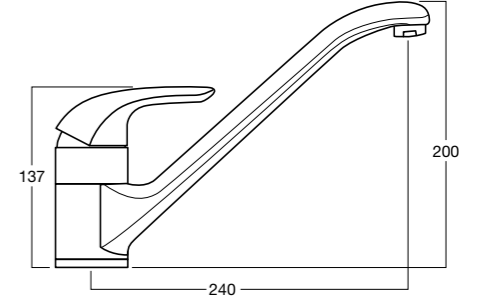

Laska Neu Tubular Kitchen Mixer
Swivel Spout
Main Pressure, Turbular Spout
Wels 4 Star, 7.5ltrs/min
34330.02

Laska Neu Shower Mixer
34370.02

Laska Neu Cast Kitchen Mixer
Swivel Spout
Wels 4 Star, 705ltrs/min
34331.02