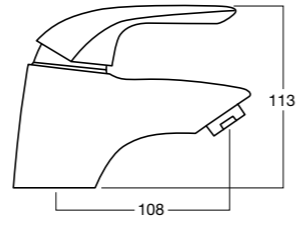

Laska Neu Tubular Kitchen Mixer
Swivel Spout
Main Pressure, Turbular Spout
Wels 4 Star, 7.5ltrs/min
34330.02

Laska Neu Shower Mixer
34370.02

Laska Neu Cast Kitchen Mixer
Swivel Spout
Wels 4 Star, 705ltrs/min
34331.02