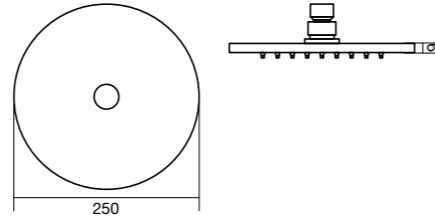

THERMOSAFE

**EasySET
Rain Headshower
Square - 250 mm**

Wels 3 Star, 9ltrs/min

44360.02

**EasySET
Rain Headshower
Round - 250 mm**

Wels 3 Star, 9ltrs/min

44362.02

**EasySET
Rain-Click 3 Hand
Shower - 130 mm**

Wels 3 Star, 9ltrs/min

44368.02

**EasySET
Wall Outlet with Holder
Square Male Connection
15mm**

44356.02

**EasySET
Wall Outlet with Holder
Round Male Connection
15mm**

44358.02

**EasySET
Wall Outlet Square
Male Connection 15mm**