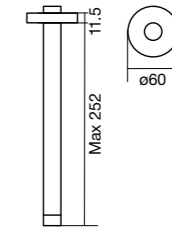

THERMOSAFE

**EasySET
Rain Headshower
Square - 250 mm**

Wels 3 Star, 9ltrs/min

44360.02

**EasySET
Rain Headshower
Round - 250 mm**

Wels 3 Star, 9ltrs/min

44362.02

**EasySET
Rain-Click 3 Hand
Shower - 130 mm**

Wels 3 Star, 9ltrs/min

44368.02

**EasySET
Wall Outlet with Holder
Square Male Connection
15mm**

44356.02

**EasySET
Wall Outlet with Holder
Round Male Connection
15mm**

44358.02

**EasySET
Wall Outlet Square
Male Connection 15mm**

44350.02

**EasySET
Wall Outlet Round
Male Connection 15mm**

44352.02

**EasySET
Moon Shadow 400
Shower Kit With Rail**

44370.02

**EasySET
Ceiling Shower Arm
252mm**

44376.02

**EasySET
Wall Shower Arm
300mm**

44378.02

**EasySET
Hose 1.5m**

44372.02