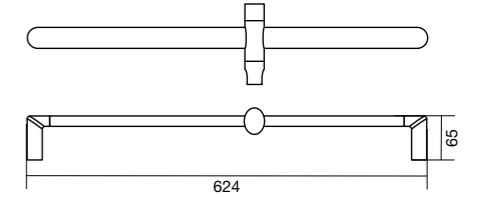

Wels 3 Star, 9ltrs/min

44368.02

**EasySET
Wall Outlet with Holder
Square Male Connection
15mm**

44356.02

**EasySET
Wall Outlet with Holder
Round Male Connection
15mm**

44358.02

**EasySET
Wall Outlet Square
Male Connection 15mm**

44350.02

**EasySET
Wall Outlet Round
Male Connection 15mm**

44352.02

**EasySET
Moon Shadow 400
Shower Kit With Rail**

44370.02

**EasySET
Ceiling Shower Arm
252mm**

44376.02

**EasySET
Wall Shower Arm
300mm**