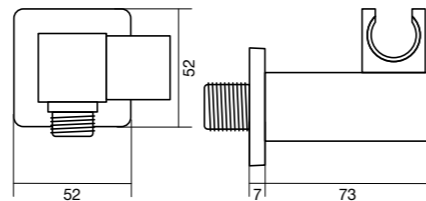

**EasySET
for Hand Piece/Slide
Shower**
44290.02

**EasySET
for Shower Head**
44291.02

**EasySET
for Body Jet**
44292.02

**EasySET
for PreSET**
44293.02

**EasySET
Body Jet**
44295.02

PRESET

PUSH & TURN

THERMOCOMFORT

THERMOSAFE

**EasySET
Rain Headshower
Square - 250 mm**

Wels 3 Star, 9ltrs/min

44360.02

**EasySET
Rain Headshower
Round - 250 mm**

Wels 3 Star, 9ltrs/min

44362.02

**EasySET
Rain-Click 3 Hand
Shower - 130 mm**

Wels 3 Star, 9ltrs/min

44368.02

**EasySET
Wall Outlet with Holder
Square Male Connection
15mm**

44356.02

**EasySET
Wall Outlet with Holder
Round Male Connection
15mm**

44358.02

**EasySET
Wall Outlet Square
Male Connection 15mm**