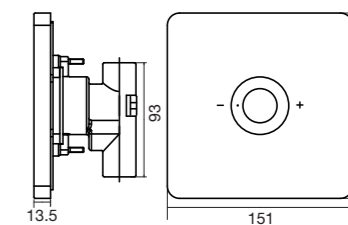

**EasySET
for Hand Piece/Slide
Shower**
44290.02

**EasySET
for Shower Head**
44291.02

**EasySET
for Body Jet**
44292.02

**EasySET
for PreSET**
44293.02

**EasySET
Body Jet**
44295.02

PRESET

PUSH & TURN

THERMOCOMFORT

THERMOSAFE

**EasySET
Rain Headshower
Square - 250 mm**

Wels 3 Star, 9ltrs/min

44360.02

**EasySET
Rain Headshower
Round - 250 mm**

Wels 3 Star, 9ltrs/min

44362.02

**EasySET
Rain-Click 3 Hand
Shower - 130 mm**

Wels 3 Star, 9ltrs/min

44368.02

**EasySET
Wall Outlet with Holder
Square Male Connection
15mm**

44356.02

**EasySET
Wall Outlet with Holder
Round Male Connection
15mm**

44358.02

**EasySET
Wall Outlet Square
Male Connection 15mm**