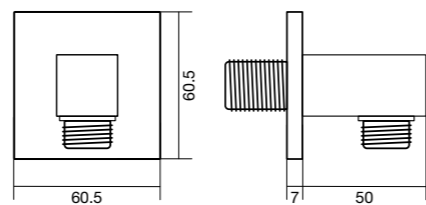

THERMOSAFE

**EasySET
Rain Headshower
Square - 250 mm**

Wels 3 Star, 9ltrs/min

44360.02

**EasySET
Rain Headshower
Round - 250 mm**

Wels 3 Star, 9ltrs/min

44362.02

**EasySET
Rain-Click 3 Hand
Shower - 130 mm**

Wels 3 Star, 9ltrs/min

44368.02

**EasySET
Wall Outlet with Holder
Square Male Connection
15mm**

44356.02

**EasySET
Wall Outlet with Holder
Round Male Connection
15mm**

44358.02

**EasySET
Wall Outlet Square
Male Connection 15mm**

44350.02

**EasySET
Wall Outlet Round
Male Connection 15mm**

44352.02

**EasySET
Moon Shadow 400
Shower Kit With Rail**

44370.02

**EasySET
Ceiling Shower Arm
252mm**

44376.02

**EasySET
Wall Shower Arm
300mm**