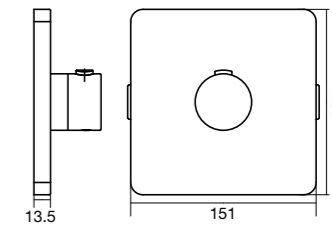

**EasySET
for Hand Piece/Slide
Shower**
44290.02