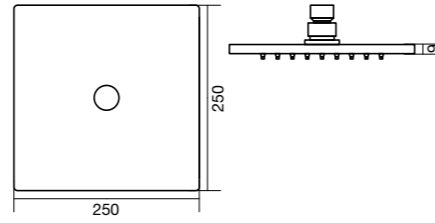

**EasySET
for Hand Piece/Slide
Shower**
44290.02

**EasySET
for Shower Head**
44291.02

**EasySET
for Body Jet**
44292.02

**EasySET
for PreSET**
44293.02

**EasySET
Body Jet**
44295.02

PRESET

PUSH & TURN

THERMOCOMFORT

THERMOSAFE

**EasySET
Rain Headshower
Square - 250 mm**

Wels 3 Star, 9ltrs/min

44360.02

**EasySET
Rain Headshower
Round - 250 mm**

Wels 3 Star, 9ltrs/min

44362.02

**EasySET
Rain-Click 3 Hand
Shower - 130 mm**