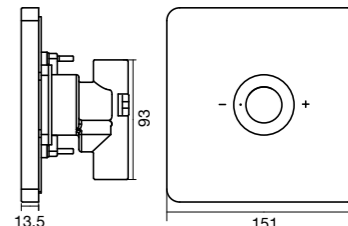

**EasySET
for Hand Piece/Slide
Shower**
44290.02

**EasySET
for Shower Head**
44291.02

**EasySET
for Body Jet**
44292.02

**EasySET
for PreSET**
44293.02

**EasySET
Body Jet**
44295.02

PRESET

PUSH & TURN

THERMOCOMFORT

THERMOSAFE

**EasySET
Rain Headshower
Square - 250 mm**

Wels 3 Star, 9ltrs/min

44360.02

**EasySET
Rain Headshower
Round - 250 mm**

Wels 3 Star, 9ltrs/min

44362.02

**EasySET
Rain-Click 3 Hand
Shower - 130 mm**

Wels 3 Star, 9ltrs/min

44368.02

**EasySET
Wall Outlet with Holder
Square Male Connection
15mm**

44356.02

**EasySET
Wall Outlet with Holder
Round Male Connection
15mm**

44358.02

**EasySET
Wall Outlet Square
Male Connection 15mm**