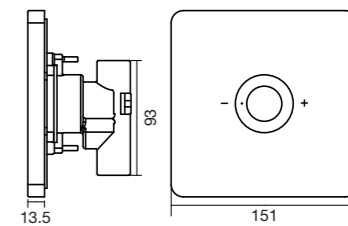

**EasySET
for Hand Piece/Slide
Shower**
44290.02

**EasySET
for Shower Head**
44291.02

**EasySET
for Body Jet**
44292.02

**EasySET
for PreSET**
44293.02

**EasySET
Body Jet**
44295.02

PRESET

PUSH & TURN

THERMOCOMFORT

THERMOSAFE

**EasySET
Rain Headshower
Square - 250 mm**

Wels 3 Star, 9ltrs/min

44360.02

**EasySET
Rain Headshower
Round - 250 mm**

Wels 3 Star, 9ltrs/min

44362.02

**EasySET
Rain-Click 3 Hand
Shower - 130 mm**

Wels 3 Star, 9ltrs/min

44368.02

**EasySET
Wall Outlet with Holder
Square Male Connection
15mm**

44356.02

**EasySET
Wall Outlet with Holder
Round Male Connection
15mm**

44358.02

**EasySET
Wall Outlet Square
Male Connection 15mm**