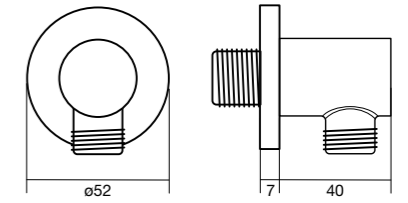

THERMOSAFE

**EasySET
Rain Headshower
Square - 250 mm**

Wels 3 Star, 9ltrs/min

44360.02

**EasySET
Rain Headshower
Round - 250 mm**

Wels 3 Star, 9ltrs/min

44362.02

**EasySET
Rain-Click 3 Hand
Shower - 130 mm**

Wels 3 Star, 9ltrs/min

44368.02

**EasySET
Wall Outlet with Holder
Square Male Connection
15mm**

44356.02

**EasySET
Wall Outlet with Holder
Round Male Connection
15mm**

44358.02

**EasySET
Wall Outlet Square
Male Connection 15mm**

44350.02

**EasySET
Wall Outlet Round
Male Connection 15mm**

44352.02

**EasySET
Moon Shadow 400
Shower Kit With Rail**

44370.02

**EasySET
Ceiling Shower Arm
252mm**

44376.02

**EasySET
Wall Shower Arm
300mm**