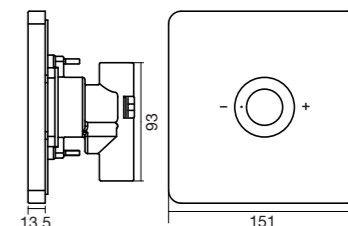

**EasySET
for Hand Piece/Slide
Shower**
44290.02

**EasySET
for Shower Head**
44291.02

**EasySET
for Body Jet**
44292.02

**EasySET
for PreSET**
44293.02

**EasySET
Body Jet**
44295.02

PRESET

PUSH & TURN

THERMOCOMFORT

THERMOSAFE

**EasySET
Rain Headshower
Square - 250 mm**

Wels 3 Star, 9ltrs/min

44360.02

**EasySET
Rain Headshower
Round - 250 mm**

Wels 3 Star, 9ltrs/min

44362.02

**EasySET
Rain-Click 3 Hand
Shower - 130 mm**

Wels 3 Star, 9ltrs/min

44368.02

**EasySET
Wall Outlet with Holder
Square Male Connection
15mm**

44356.02

**EasySET
Wall Outlet with Holder
Round Male Connection
15mm**

44358.02

**EasySET
Wall Outlet Square
Male Connection 15mm**