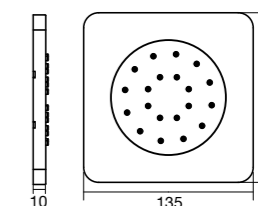

**EasySET
for Hand Piece/Slide
Shower**
44290.02

**EasySET
for Shower Head**
44291.02

**EasySET
for Body Jet**
44292.02

**EasySET
for PreSET**
44293.02

**EasySET
Body Jet**
44295.02

PRESET

PUSH & TURN

THERMOCOMFORT

THERMOSAFE

**EasySET
Rain Headshower
Square - 250 mm**

Wels 3 Star, 9ltrs/min

44360.02

**EasySET
Rain Headshower
Round - 250 mm**

Wels 3 Star, 9ltrs/min

44362.02

**EasySET
Rain-Click 3 Hand
Shower - 130 mm**