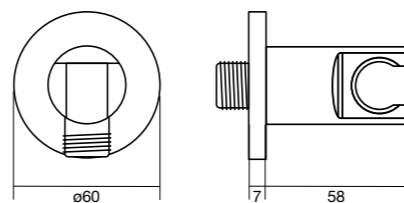

THERMOSAFE

**EasySET
Rain Headshower
Square - 250 mm**

Wels 3 Star, 9ltrs/min

44360.02

**EasySET
Rain Headshower
Round - 250 mm**

Wels 3 Star, 9ltrs/min

44362.02

**EasySET
Rain-Click 3 Hand
Shower - 130 mm**

Wels 3 Star, 9ltrs/min

44368.02

**EasySET
Wall Outlet with Holder
Square Male Connection
15mm**

44356.02

**EasySET
Wall Outlet with Holder
Round Male Connection
15mm**

44358.02

**EasySET
Wall Outlet Square
Male Connection 15mm**

44350.02

**EasySET
Wall Outlet Round
Male Connection 15mm**

44352.02

**EasySET
Moon Shadow 400
Shower Kit With Rail**

44370.02

**EasySET
Ceiling Shower Arm
252mm**

44376.02

**EasySET
Wall Shower Arm
300mm**