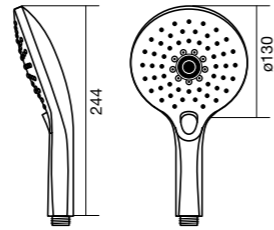

**EasySET
for Hand Piece/Slide
Shower**
44290.02

**EasySET
for Shower Head**
44291.02

**EasySET
for Body Jet**
44292.02

**EasySET
for PreSET**
44293.02

**EasySET
Body Jet**
44295.02

PRESET

PUSH & TURN

THERMOCOMFORT

THERMOSAFE

**EasySET
Rain Headshower
Square - 250 mm**

Wels 3 Star, 9ltrs/min

44360.02

**EasySET
Rain Headshower
Round - 250 mm**

Wels 3 Star, 9ltrs/min

44362.02

**EasySET
Rain-Click 3 Hand
Shower - 130 mm**

Wels 3 Star, 9ltrs/min

44368.02

**EasySET
Wall Outlet with Holder
Square Male Connection
15mm**

44356.02

**EasySET
Wall Outlet with Holder
Round Male Connection
15mm**

44358.02

**EasySET
Wall Outlet Square
Male Connection 15mm**

44350.02

**EasySET
Wall Outlet Round
Male Connection 15mm**

44352.02

**EasySET
Moon Shadow 400
Shower Kit With Rail**

44370.02

**EasySET
Ceiling Shower Arm
252mm**

44376.02

**EasySET
Wall Shower Arm
300mm**