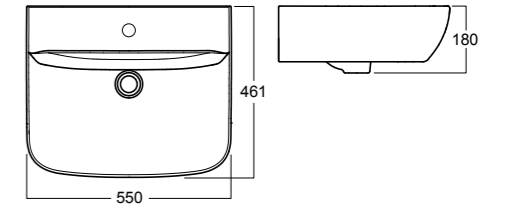

Cygnet

**Cygnet
CC BTW Toilet Pan**

Soft close, quick release seat
Wels 4 Star, 4.5/3ltr/fl
S Trap: 140mm - 270mm
P Trap: 190mm

Top Inlet: 12748.10
Bottom Inlet: 12747.10

**Cygnet
Overheight CC
BTW Toilet Pan**

Soft close seat
Wels 4 Star, 4.5/3ltr/flush
Average flush: 3.5ltrs
S Trap: 140mm - 250mm
P Trap: 190mm

13045.10
Top Inlet: 12981.10
Bottom Inlet 12985.10

**Cygnet
Wall Basin**

550mm X 460mm
Overflow

1TH: 12917.10
Full Ped: 12914.10

**Cygnet
Vessel Basin**

600mm X 350mm
No Overflow

NTH: 22703.10

**Cygnet
Semi Inset Basin**

500mm X 440mm
Overflow

1TH: 12921.10

**Cygnet
Semi Inset Basin**

554mm X 420mm
No Overflow

NTH: 12916.10

**Cygnet
Semi Recessed Basin**

500mm X 440mm
Overflow

1TH: 12920.10