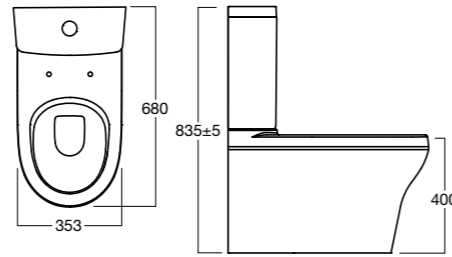

Cygnet

**Cygnet
CC BTW Toilet Pan**

Soft close, quick release seat
Wels 4 Star, 4.5/3ltr/fl
S Trap: 140mm - 270mm
P Trap: 190mm

Top Inlet: 12748.10
Bottom Inlet: 12747.10

**Cygnet
Overheight CC
BTW Toilet Pan**

Soft close seat
Wels 4 Star, 4.5/3ltr/flush
Average flush: 3.5ltrs
S Trap: 140mm - 250mm
P Trap: 190mm

13045.10
Top Inlet: 12981.10
Bottom Inlet 12985.10

**Cygnet
Wall Basin**

550mm X 460mm
Overflow

1TH: 12917.10
Full Ped: 12914.10

**Cygnet
Vessel Basin**

600mm X 350mm
No Overflow

NTH: 22703.10

**Cygnet
Semi Inset Basin**

500mm X 440mm
Overflow

1TH: 12921.10

**Cygnet
Semi Inset Basin**

554mm X 420mm
No Overflow

NTH: 12916.10

**Cygnet
Semi Recessed Basin**

500mm X 440mm
Overflow

1TH: 12920.10