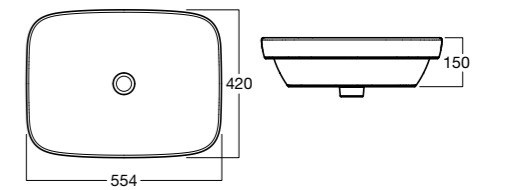

Cygnet

**Cygnet
CC BTW Toilet Pan**

Soft close, quick release seat
Wels 4 Star, 4.5/3ltr/fl
S Trap: 140mm - 270mm
P Trap: 190mm

Top Inlet: 12748.10
Bottom Inlet: 12747.10

**Cygnet
Overheight CC
BTW Toilet Pan**

Soft close seat
Wels 4 Star, 4.5/3ltr/flush
Average flush: 3.5ltrs
S Trap: 140mm - 250mm
P Trap: 190mm

13045.10
Top Inlet: 12981.10
Bottom Inlet 12985.10

**Cygnet
Wall Basin**

550mm X 460mm
Overflow

1TH: 12917.10
Full Ped: 12914.10

**Cygnet
Vessel Basin**

600mm X 350mm
No Overflow

NTH: 22703.10

**Cygnet
Semi Inset Basin**

500mm X 440mm
Overflow

1TH: 12921.10

**Cygnet
Semi Inset Basin**

554mm X 420mm
No Overflow

NTH: 12916.10

**Cygnet
Semi Recessed Basin**

500mm X 440mm
Overflow

1TH: 12920.10