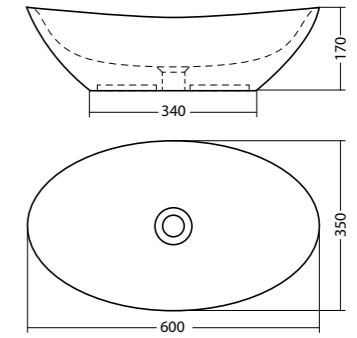

Cygnet

**Cygnet
CC BTW Toilet Pan**

Soft close, quick release seat
Wels 4 Star, 4.5/3ltr/fl
S Trap: 140mm - 270mm
P Trap: 190mm

Top Inlet: 12748.10
Bottom Inlet: 12747.10

**Cygnet
Overheight CC
BTW Toilet Pan**

Soft close seat
Wels 4 Star, 4.5/3ltr/flush
Average flush: 3.5ltrs
S Trap: 140mm - 250mm
P Trap: 190mm

13045.10
Top Inlet: 12981.10
Bottom Inlet 12985.10

**Cygnet
Wall Basin**

550mm X 460mm
Overflow

1TH: 12917.10
Full Ped: 12914.10

**Cygnet
Vessel Basin**

600mm X 350mm
No Overflow

NTH: 22703.10

**Cygnet
Semi Inset Basin**

500mm X 440mm
Overflow

1TH: 12921.10

**Cygnet
Semi Inset Basin**

554mm X 420mm
No Overflow

NTH: 12916.10

**Cygnet
Semi Recessed Basin**

500mm X 440mm
Overflow

1TH: 12920.10