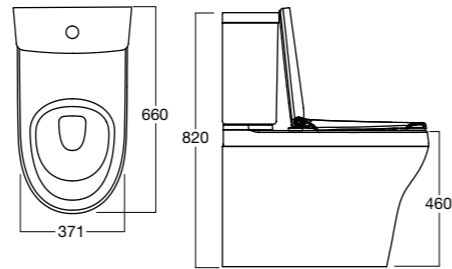

Cygnet

**Cygnet
CC BTW Toilet Pan**

Soft close, quick release seat
Wels 4 Star, 4.5/3ltr/fl
S Trap: 140mm - 270mm
P Trap: 190mm

Top Inlet: 12748.10
Bottom Inlet: 12747.10

**Cygnet
Overheight CC
BTW Toilet Pan**

Soft close seat
Wels 4 Star, 4.5/3ltr/flush
Average flush: 3.5ltrs
S Trap: 140mm - 250mm
P Trap: 190mm

13045.10
Top Inlet: 12981.10
Bottom Inlet 12985.10

**Cygnet
Wall Basin**

550mm X 460mm
Overflow

1TH: 12917.10
Full Ped: 12914.10

**Cygnet
Vessel Basin**

600mm X 350mm
No Overflow

NTH: 22703.10

**Cygnet
Semi Inset Basin**

500mm X 440mm
Overflow

1TH: 12921.10

**Cygnet
Semi Inset Basin**

554mm X 420mm
No Overflow