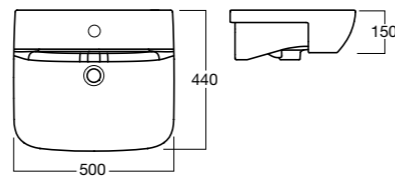

Soft close seat
Wels 4 Star, 4.5/3ltr/flush
Average flush: 3.5ltrs
S Trap: 140mm - 250mm
P Trap: 190mm

13045.10
Top Inlet: 12981.10
Bottom Inlet 12985.10

**Cygnet
Wall Basin**

550mm X 460mm
Overflow

1TH: 12917.10
Full Ped: 12914.10

**Cygnet
Vessel Basin**

600mm X 350mm
No Overflow

NTH: 22703.10

**Cygnet
Semi Inset Basin**

500mm X 440mm
Overflow

1TH: 12921.10

**Cygnet
Semi Inset Basin**

554mm X 420mm
No Overflow

NTH: 12916.10

**Cygnet
Semi Recessed Basin**

500mm X 440mm
Overflow

1TH: 12920.10