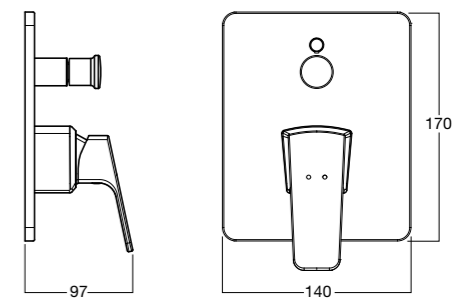

Concept

**Concept Overheight CC BTW Pan**

Soft close, quick release seat  
Wels 4 star, 4.5/3 ltr/flush  
Average Flush: 3.5ltrs  
S Trap: 140-250mm  
P Trap: 190mm can

**P Trap: 13045.10**

**Concept Over Height Back to Wall Pan**

Soft close, quick release seat  
Wels 4 Star, 4.5/3 ltrs/flush  
Average Flush 3.5 ltrs  
S Trap: 80mm - 100 mm  
P Trap: 190mm  
Ambulant Compliant

**13046.10**

**Concept Wall Basin**

550mm X 460mm  
Overflow

**1TH: 13031.10  
FULL PED: 13033.10**

**Concept Wall Basin**

400mm X 360mm  
Overflow

**1TH: 13032.10  
FULL PED: 13033.10**

**Concept Semi Recessed Basin**

400mm X 360mm  
Overflow

**1TH: 13030.10**

**Concept Basin Mixer**

Wels 4 Star, 7.5 ltrs/min

**34270.02**

**Concept Shower Mixer**

**34270.02**

**Concept Diverter Mixer**

**34280.02**

**Concept Bath Spout**

Wall Mount - Female  
15mm X 162mm to 145mm