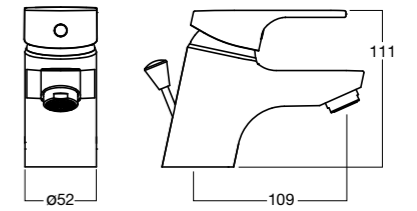

Concept

**Concept Overheight CC BTW Pan**

Soft close, quick release seat  
Wels 4 star, 4.5/3 ltr/flush  
Average Flush: 3.5ltrs  
S Trap: 140-250mm  
P Trap: 190mm can

**P Trap: 13045.10**

**Concept Over Height Back to Wall Pan**

Soft close, quick release seat  
Wels 4 Star, 4.5/3 ltrs/flush  
Average Flush 3.5 ltrs  
S Trap: 80mm - 100 mm  
P Trap: 190mm  
Ambulant Compliant

**13046.10**

**Concept Wall Basin**

550mm X 460mm  
Overflow

**1TH: 13031.10  
FULL PED: 13033.10**

**Concept Wall Basin**

400mm X 360mm  
Overflow

**1TH: 13032.10  
FULL PED: 13033.10**

**Concept Semi Recessed Basin**

400mm X 360mm  
Overflow

**1TH: 13030.10**

**Concept Basin Mixer**

Wels 4 Star, 7.5 ltrs/min

**34270.02**

**Concept Shower Mixer**

**34270.02**

**Concept Diverter Mixer**

**34280.02**

**Concept Bath Spout**

Wall Mount - Female  
15mm X 162mm to 145mm