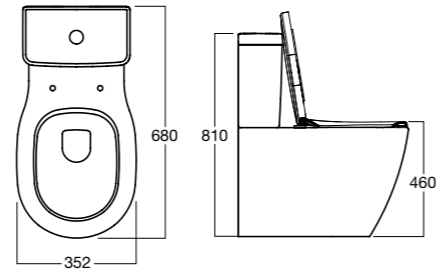

## Collection

A harmonious mix of round and square. Concept creates a geometric balance that intrigues and delights. A perfect addition to any contemporary bathroom, the Concept range embodies perfect proportions and sophisticated design.

Concept

**Concept Overheight CC BTW Pan**

Soft close, quick release seat  
Wels 4 star, 4.5/3 ltr/flush  
Average Flush: 3.5ltrs  
S Trap: 140-250mm  
P Trap: 190mm can

**P Trap: 13045.10**

**Concept Over Height Back to Wall Pan**

Soft close, quick release seat  
Wels 4 Star, 4.5/3 ltrs/flush  
Average Flush 3.5 ltrs  
S Trap: 80mm - 100 mm  
P Trap: 190mm  
Ambulant Compliant

**13046.10**

**Concept Wall Basin**

550mm X 460mm  
Overflow

Wels 4 Star, 7.5 ltrs/min

**34270.02**

**Concept Shower Mixer**

**34270.02**

**Concept Diverter Mixer**

**34280.02**

**Concept Bath Spout**

Wall Mount - Female  
15mm X 162mm to 145mm