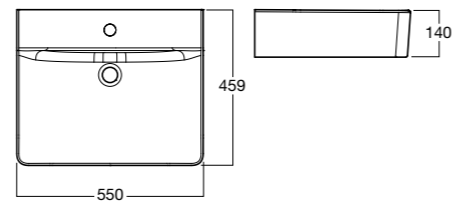

Concept

**Concept Overheight CC BTW Pan**

Soft close, quick release seat  
Wels 4 star, 4.5/3 ltr/flush  
Average Flush: 3.5ltrs  
S Trap: 140-250mm  
P Trap: 190mm can

**P Trap: 13045.10**

**Concept Over Height Back to Wall Pan**

Soft close, quick release seat  
Wels 4 Star, 4.5/3 ltrs/flush  
Average Flush 3.5 ltrs  
S Trap: 80mm - 100 mm  
P Trap: 190mm  
Ambulant Compliant

**13046.10**

**Concept Wall Basin**

550mm X 460mm  
Overflow

**1TH: 13031.10  
FULL PED: 13033.10**

**Concept Wall Basin**

400mm X 360mm  
Overflow

**1TH: 13032.10  
FULL PED: 13033.10**

**Concept Semi Recessed Basin**

400mm X 360mm  
Overflow

**1TH: 13030.10**

**Concept Basin Mixer**

Wels 4 Star, 7.5 ltrs/min

**34270.02**

**Concept Shower Mixer**

**34270.02**

**Concept Diverter Mixer**

**34280.02**

**Concept Bath Spout**

Wall Mount - Female  
15mm X 162mm to 145mm