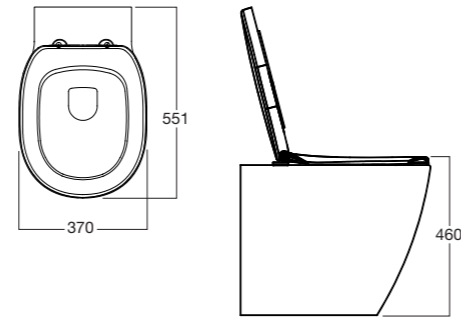

Concept

**Concept Overheight CC BTW Pan**

Soft close, quick release seat  
Wels 4 star, 4.5/3 ltr/flush  
Average Flush: 3.5ltrs  
S Trap: 140-250mm  
P Trap: 190mm can

**P Trap: 13045.10**

**Concept Over Height Back to Wall Pan**

Soft close, quick release seat  
Wels 4 Star, 4.5/3 ltrs/flush  
Average Flush 3.5 ltrs  
S Trap: 80mm - 100 mm  
P Trap: 190mm  
Ambulant Compliant

**13046.10**

**Concept Wall Basin**

550mm X 460mm  
Overflow

**1TH: 13031.10  
FULL PED: 13033.10**

**Concept Wall Basin**

400mm X 360mm  
Overflow

**1TH: 13032.10  
FULL PED: 13033.10**

**Concept Semi Recessed Basin**

400mm X 360mm  
Overflow

**1TH: 13030.10**

**Concept Basin Mixer**

Wels 4 Star, 7.5 ltrs/min

**34270.02**

**Concept Shower Mixer**

**34270.02**

**Concept Diverter Mixer**

**34280.02**

**Concept Bath Spout**

Wall Mount - Female  
15mm X 162mm to 145mm