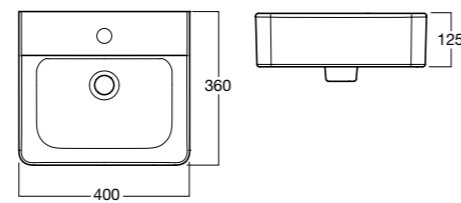

Concept

**Concept Overheight CC BTW Pan**

Soft close, quick release seat  
Wels 4 star, 4.5/3 ltr/flush  
Average Flush: 3.5ltrs  
S Trap: 140-250mm  
P Trap: 190mm can

**P Trap: 13045.10**

**Concept Over Height Back to Wall Pan**

Soft close, quick release seat  
Wels 4 Star, 4.5/3 ltrs/flush  
Average Flush 3.5 ltrs  
S Trap: 80mm - 100 mm  
P Trap: 190mm  
Ambulant Compliant

**13046.10**

**Concept Wall Basin**

550mm X 460mm  
Overflow

**1TH: 13031.10  
FULL PED: 13033.10**

**Concept Wall Basin**

400mm X 360mm  
Overflow

**1TH: 13032.10  
FULL PED: 13033.10**

**Concept Semi Recessed Basin**

400mm X 360mm  
Overflow

**1TH: 13030.10**

**Concept Basin Mixer**

Wels 4 Star, 7.5 ltrs/min

**34270.02**

**Concept Shower Mixer**

**34270.02**

**Concept Diverter Mixer**

**34280.02**

**Concept Bath Spout**

Wall Mount - Female  
15mm X 162mm to 145mm