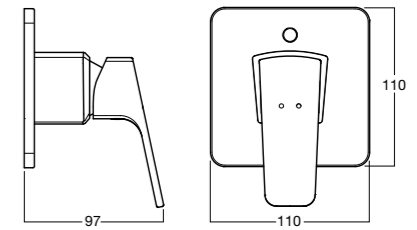

Concept

**Concept Overheight CC BTW Pan**

Soft close, quick release seat  
Wels 4 star, 4.5/3 ltr/flush  
Average Flush: 3.5ltrs  
S Trap: 140-250mm  
P Trap: 190mm can

**P Trap: 13045.10**

**Concept Over Height Back to Wall Pan**

Soft close, quick release seat  
Wels 4 Star, 4.5/3 ltrs/flush  
Average Flush 3.5 ltrs  
S Trap: 80mm - 100 mm  
P Trap: 190mm  
Ambulant Compliant

**13046.10**

**Concept Wall Basin**

550mm X 460mm  
Overflow

**1TH: 13031.10  
FULL PED: 13033.10**

**Concept Wall Basin**

400mm X 360mm  
Overflow

**1TH: 13032.10  
FULL PED: 13033.10**

**Concept Semi Recessed Basin**

400mm X 360mm  
Overflow

**1TH: 13030.10**

**Concept Basin Mixer**

Wels 4 Star, 7.5 ltrs/min

**34270.02**

**Concept Shower Mixer**

**34270.02**

**Concept Diverter Mixer**

**34280.02**

**Concept Bath Spout**

Wall Mount - Female  
15mm X 162mm to 145mm