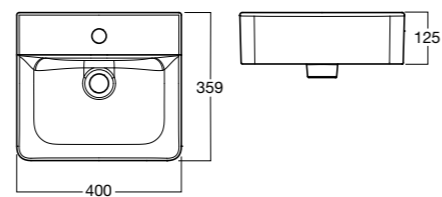

Concept

**Concept Overheight CC BTW Pan**

Soft close, quick release seat  
Wels 4 star, 4.5/3 ltr/flush  
Average Flush: 3.5ltrs  
S Trap: 140-250mm  
P Trap: 190mm can

**P Trap: 13045.10**

**Concept Over Height Back to Wall Pan**

Soft close, quick release seat  
Wels 4 Star, 4.5/3 ltrs/flush  
Average Flush 3.5 ltrs  
S Trap: 80mm - 100 mm  
P Trap: 190mm  
Ambulant Compliant

**13046.10**

**Concept Wall Basin**

550mm X 460mm  
Overflow

**1TH: 13031.10  
FULL PED: 13033.10**

**Concept Wall Basin**

400mm X 360mm  
Overflow

**1TH: 13032.10  
FULL PED: 13033.10**

**Concept Semi Recessed Basin**

400mm X 360mm  
Overflow

**1TH: 13030.10**

**Concept Basin Mixer**

Wels 4 Star, 7.5 ltrs/min

**34270.02**

**Concept Shower Mixer**

**34270.02**

**Concept Diverter Mixer**

**34280.02**

**Concept Bath Spout**

Wall Mount - Female  
15mm X 162mm to 145mm