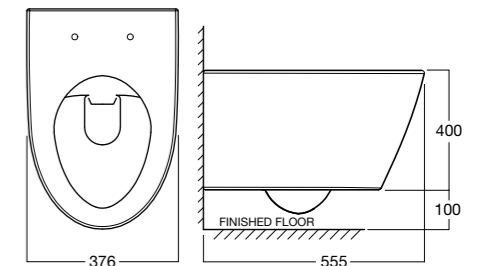

Acacia Evolution

Acacia Evolution

Collection

Acacia Evolution BTW Pan

Soft close quick release
Wels 4 star, 4.5/3 ltr/flush
Average Flush 3.5ltrs
S Trap: 80mm-95mm
(80mm recommended)
P Trap: 190mm

14684.10

Acacia Evolution Wall Hung Pan

Soft close, quick release seat
Wels 4 Star, 4.5/3 ltrs/flush
Average Flush: 3.5 ltrs
P Trap: 220mm

14687.10

Acacia Evolution CC BTW Toilet Suite

Soft close, quick release seat
Wels 4 Star, 4.5/3 ltrs/flush
Average Flush: 3.5ltrs
S Pan: 140-245mm
P Pan: 190mm

Top Inlet: 14693.10

Acacia Evolution Monoblock Pan

Soft close, quick release seat
Wels 4 Star, 4.5/3 ltrs/flush
Average Flush: 3.5ltrs
S Pan: 185-305mm
P Pan: 180mm

Bottom Inlet: 14682.10

**Acacia Evolution
Semi Inset Basin**

550mm X 460mm
Overflow

1TH: 14659.10
NTH: 14658.10

**Acacia Evolution
Wall Basin**

600mm X 460mm
Overflow

1 TH: 14646.10
NTH:14650.10
SEMI PED 14652.10

**Acacia Evolution
Round Vessel Basin**

400mm
Overflow