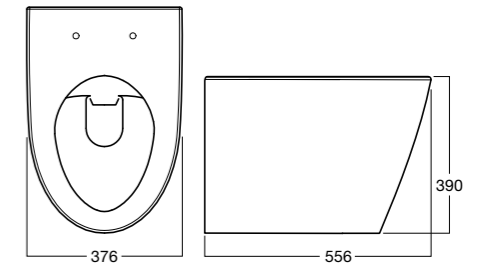

Acacia Evolution

Acacia Evolution

Collection

Acacia Evolution BTW Pan

Soft close quick release
Wels 4 star, 4.5/3 ltr/flush
Average Flush 3.5ltrs
S Trap: 80mm-95mm
(80mm recommended)
P Trap: 190mm

14684.10

Acacia Evolution Wall Hung Pan

Soft close, quick release seat
Wels 4 Star, 4.5/3 ltrs/flush
Average Flush: 3.5 ltrs
P Trap: 220mm

14687.10

Acacia Evolution CC BTW Toilet Suite

Soft close, quick release seat
Wels 4 Star, 4.5/3 ltrs/flush
Average Flush: 3.5ltrs
S Pan: 140-245mm
P Pan: 190mm

Top Inlet: 14693.10

Acacia Evolution Monoblock Pan

Soft close, quick release seat
Wels 4 Star, 4.5/3 ltrs/flush
Average Flush: 3.5ltrs
S Pan: 185-305mm
P Pan: 180mm

Bottom Inlet: 14682.10

**Acacia Evolution
Semi Inset Basin**

550mm X 460mm
Overflow

1TH: 14659.10
NTH: 14658.10

**Acacia Evolution
Wall Basin**

600mm X 460mm
Overflow

1 TH: 14646.10
NTH:14650.10
SEMI PED 14652.10

**Acacia Evolution
Round Vessel Basin**

400mm
Overflow