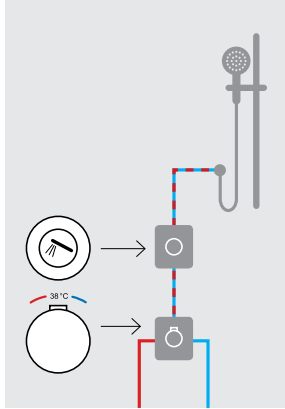

PROPOSED CONFIGURATIONS

ESSENTIAL