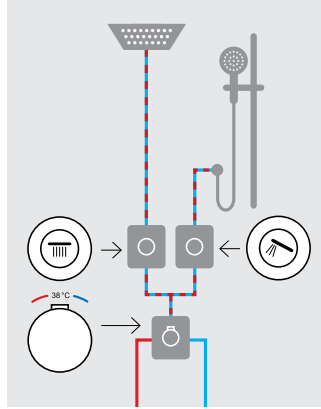

EXPERIENCE