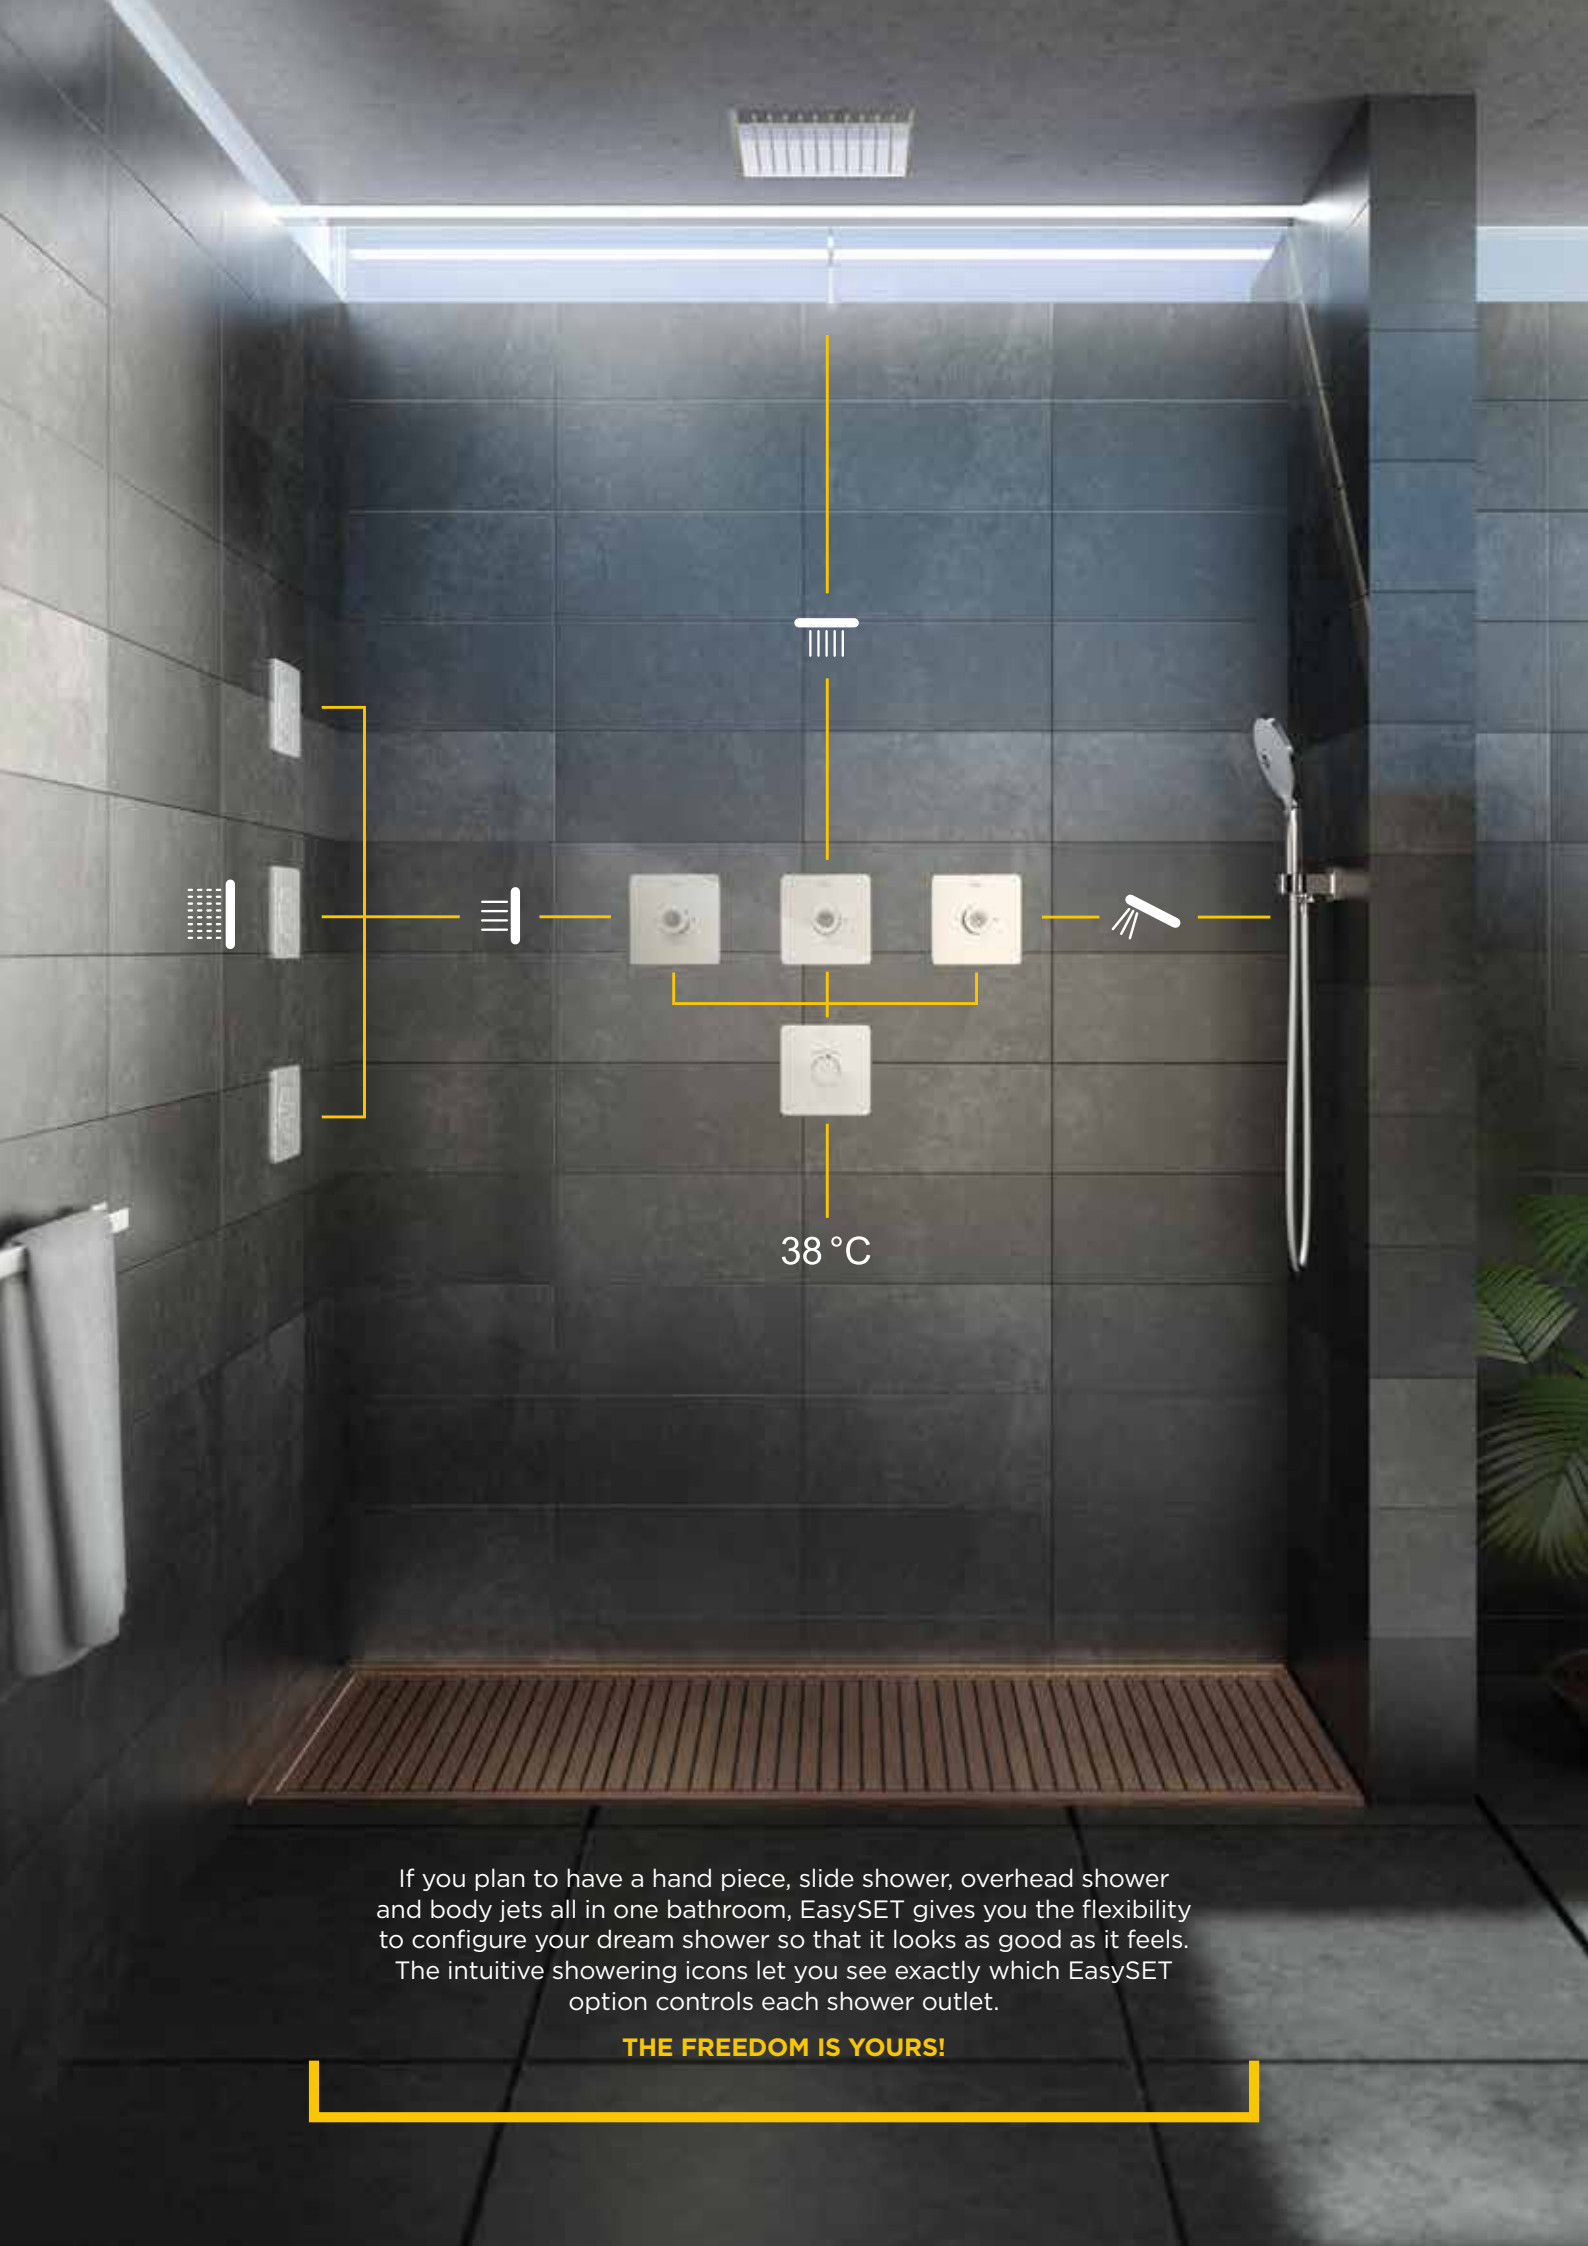

## Enhance Your Shower Experience

Treat yourself to a spa-like, revitalizing and invigorating shower experience with the Body Jets. Simply tilt the base of the Body Jet to target the areas of your liking and turn the dial for the exact pressure you want. Now you can truly rejuvenate your body and ignite your senses.

EASYSET FOR  
BODY JET  
44292.02  
**\$359**

EASYSET BODY JET  
44295.02  
**\$185**

38 °C

If you plan to have a hand piece, slide shower, overhead shower and body jets all in one bathroom, EasySET gives you the flexibility to configure your dream shower so that it looks as good as it feels. The intuitive showering icons let you see exactly which EasySET option controls each shower outlet.