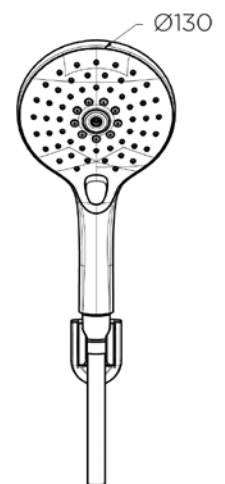

No more fumbling moments with a slider that allows you to adjust its height in just one fluid twist-and-go movement.

SWIVEL BATH SPOUT

Simply hide away the bath spout for more space flexibility and safety in the bathroom.

EASYCLICK

With a simple push of a button, you can easily switch between 3 spray functions for an indulgent shower of your choice.

Product Specifications.

EASYSET EXPOSED
C/W BATH SPOUT
MAINS PRESSURE
WELS 3 STAR
44296.02

EASYSET EXPOSED
3FCT HANDPIECE KIT C/W BATH SPOUT
MAINS PRESSURE
WELS 3 STAR
44297.02

PUSH & TURN

Dial adjusts water volume easily and offers daily convenience at the push of a button.

THERMOCOMFORT

Provides a constant and comfortable temperature.

SPACECREATE

Creates extra usable space in the bathroom.

EASYCLICK

An instinctive button for switching between spray modes.

SWIVEL 360°

360° spout provides space flexibility and ease of use.

EASYSET EXPOSED
3FCT COLUMN SHOWER
MAINS PRESSURE
WELS 3 STAR
44298.02