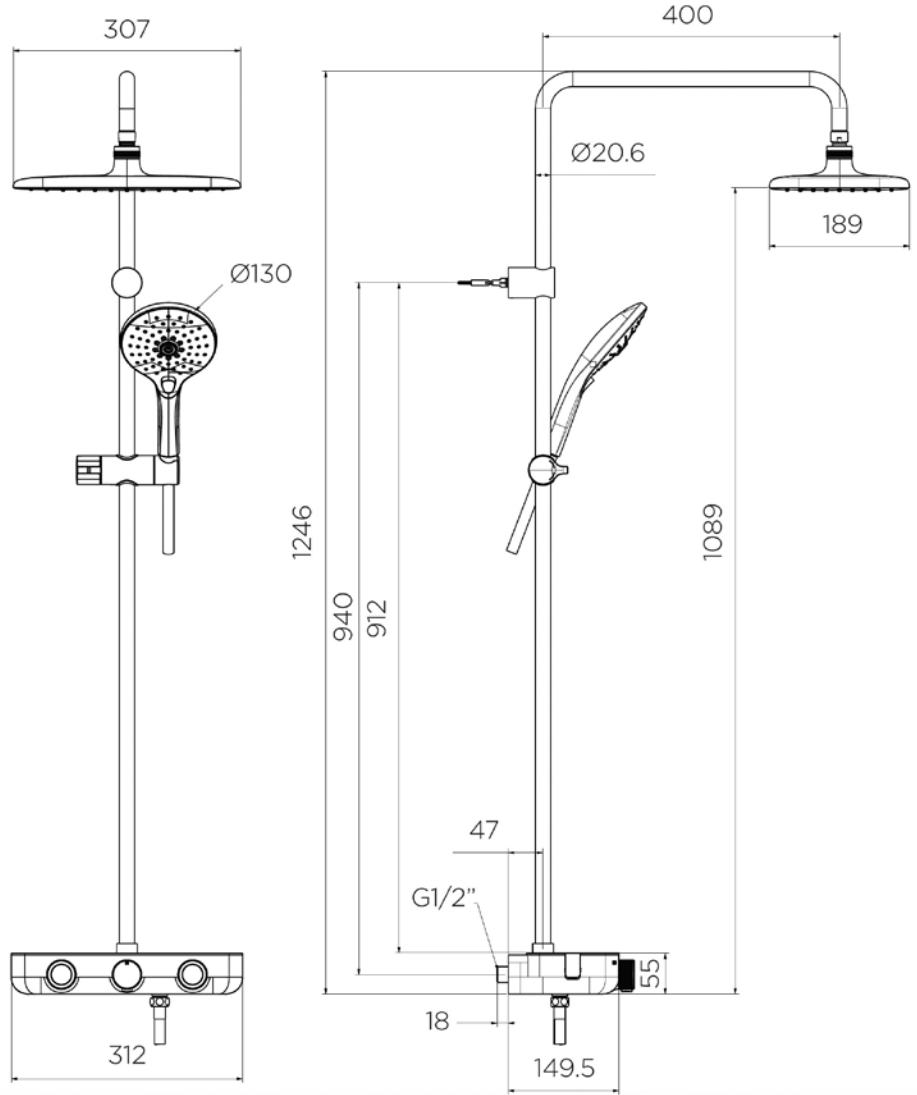

EASYSET EXPOSED
3FCT HANDPIECE KIT C/W BATH SPOUT
MAINS PRESSURE
WELS 3 STAR
44297.02

PUSH & TURN

Dial adjusts water volume easily and offers daily convenience at the push of a button.

THERMOCOMFORT

Provides a constant and comfortable temperature.

SPACECREATE

Creates extra usable space in the bathroom.

EASYCLICK

An instinctive button for switching between spray modes.

SWIVEL 360°

360° spout provides space flexibility and ease of use.

EASYSET EXPOSED
3FCT COLUMN SHOWER
MAINS PRESSURE
WELS 3 STAR
44298.02

THERMOSAFE

Safety temperature control up to 49°C, with an auto shut-off function when cold water supply fails.

EASYGLIDE

Hand shower holder that allows you to easily adjust its height, single-handedly.

COOLSHIELD