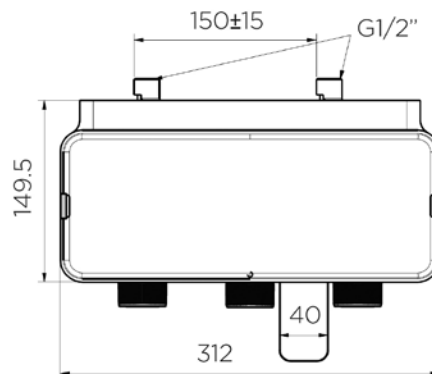

PUSH & TURN

Dial adjusts water volume easily and offers daily convenience at the push of a button.

THERMOCOMFORT

Provides a constant and comfortable temperature.

SPACECREATE

Creates extra usable space in the bathroom.

EASYCLICK

An instinctive button for switching between spray modes.

SWIVEL 360°

360° spout provides space flexibility and ease of use.