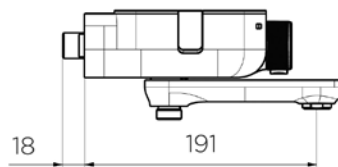

PUSH & TURN

Dial adjusts water volume easily and offers daily convenience at the push of a button.

THERMOCOMFORT

Provides a constant and comfortable temperature.

SPACECREATE

Creates extra usable space in the bathroom.

EASYCLICK

An instinctive button for switching between spray modes.

SWIVEL 360°

360° spout provides space flexibility and ease of use.