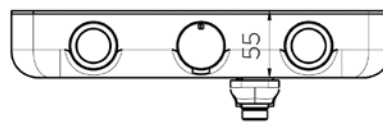

No more fumbling moments with a slider that allows you to adjust its height in just one fluid twist-and-go movement.

SWIVEL BATH SPOUT

Simply hide away the bath spout for more space flexibility and safety in the bathroom.

EASYCLICK

With a simple push of a button, you can easily switch between 3 spray functions for an indulgent shower of your choice.

Product Specifications.

EASYSET EXPOSED
C/W BATH SPOUT
MAINS PRESSURE
WELS 3 STAR
44296.02

EASYSET EXPOSED
3FCT HANDPIECE KIT C/W BATH SPOUT
MAINS PRESSURE
WELS 3 STAR
44297.02

PUSH & TURN

Dial adjusts water volume easily and offers daily convenience at the push of a button.

THERMOCOMFORT

Provides a constant and comfortable temperature.