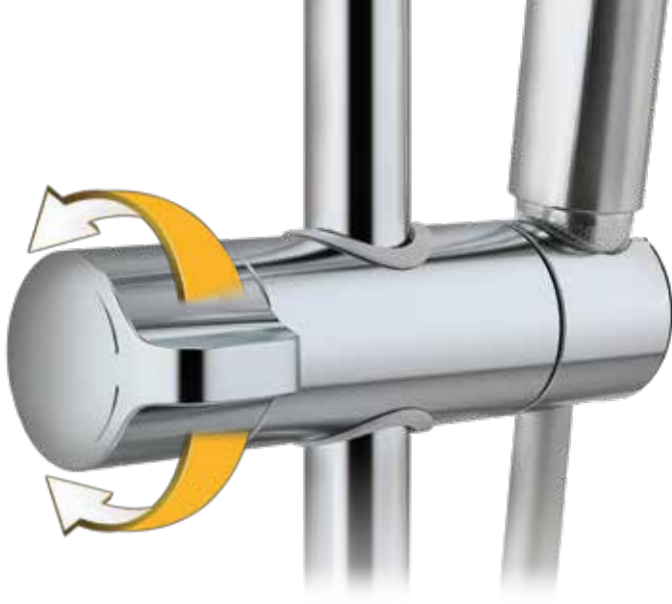

Small in Detail. Big on Function.

AIRNERGIZE

Thanks to our thoughtful Airnergize technology that infuses water droplets with air, you will be wrapped in a luxurious shower spray while using less water.

EASYGLIDE

No more fumbling moments with a slider that allows you to adjust its height in just one fluid twist-and-go movement.

SWIVEL BATH SPOUT

Simply hide away the bath spout for more space flexibility and safety in the bathroom.