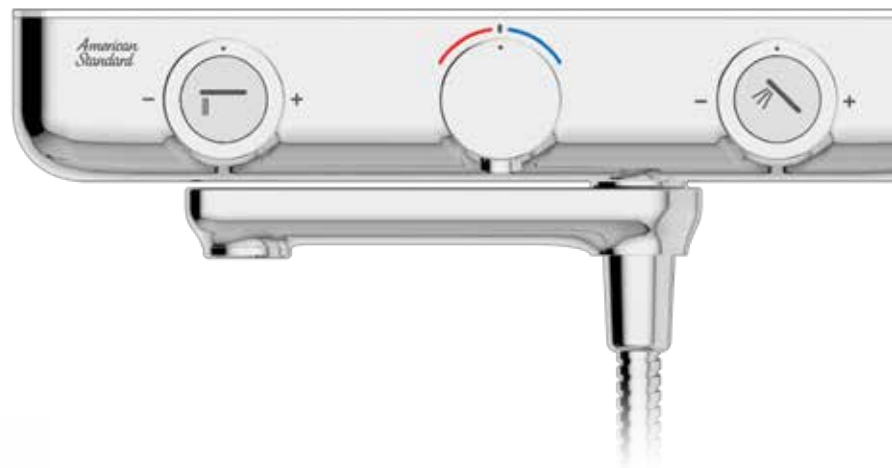

Small in Detail. Big on Function.

AIRNERGIZE

Thanks to our thoughtful Airnergize technology that infuses water droplets with air, you will be wrapped in a luxurious shower spray while using less water.

EASYGLIDE

No more fumbling moments with a slider that allows you to adjust its height in just one fluid twist-and-go movement.

SWIVEL BATH SPOUT

Simply hide away the bath spout for more space flexibility and safety in the bathroom.

EASYCLICK

With a simple push of a button, you can easily switch between 3 spray functions for an indulgent shower of your choice.

Product Specifications.

EASYSET EXPOSED
C/W BATH SPOUT
MAINS PRESSURE
WELS 3 STAR
44296.02

EASYSET EXPOSED
3FCT HANDPIECE KIT C/W BATH SPOUT
MAINS PRESSURE
WELS 3 STAR
44297.02

PUSH & TURN

Dial adjusts water volume easily and offers daily convenience at the push of a button.

THERMOCOMFORT

Provides a constant and comfortable temperature.