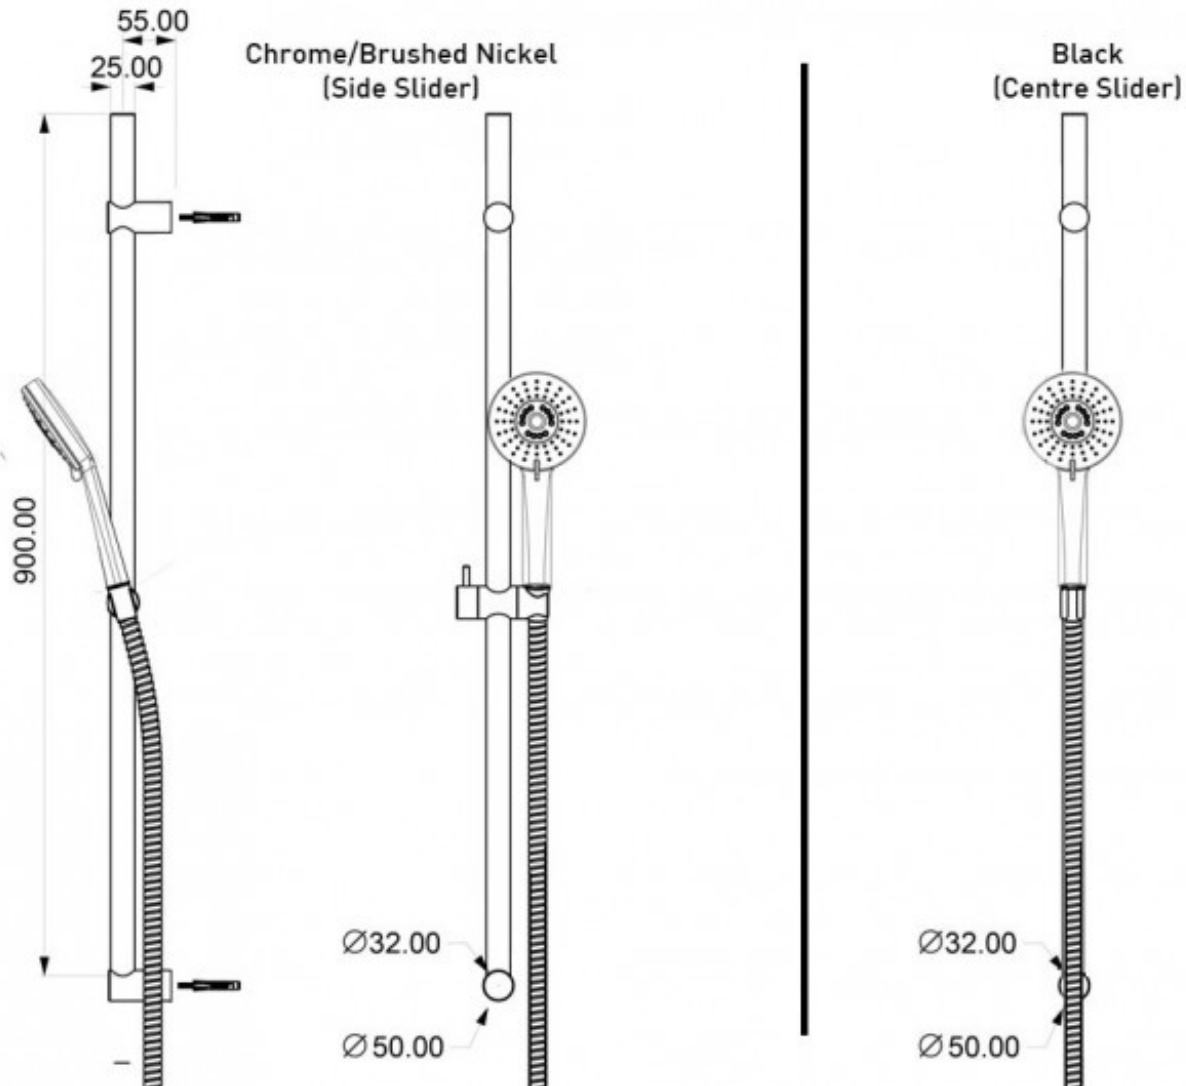

SPLASH SLIDE SHOWER 3 FCT C/W ELBOW CHROME

ELEMENTI

40232.02

\$285.00

2

Guarantee

2 Year Guarantee on Non chrome finish

5

Guarantee

5 Year Guarantee

3 Star WELS rating

More than 7.5 but not more than 9 litres per minute.

Mains Pressure

Suitable for Mains Pressure.

Residential/Light Commercial

Suitable for Residential/Light Commercial Use (Kitchens, Bathrooms and Laundries in Motels, Hotels and Retirement Villages)

Aqua Air Technology

Air injected water offers a better showering experience using up to 50% less water. The air and water mix provides superb flow performance that is both soft and invigorating.

	Adjustable Fixation	Ideal for renovations, many of our slide rails have adjustable fixings allowing you to fit existing fixings of the slide shower you are replacing.
	Hardened Durable Finish	Black & Brushed Nickel Finishes involve a sprayed on Acrylic coating that is oven dried to produce the hardened durability finished product.
	Wall Elbow	Water fed from separate elbow.
	Hand piece	Includes Handpiece.
	Lever Slider	CHROME/BRUSHED NICKEL. Single lever to adjust slider to adjust hand piece height.
	Centre Slider	BLACK ONLY. Adjustment slider that allows hand piece to be positioned centre of rail (not offset).
	Smooth Hose	Smooth easy-clean hose with water tight seal and anti-twist feature (Brushed Nickle & Black only)
	Ribbed Hose	Flexible Ribbed Hose (Chrome only)
	Aquabella Check Valve	All Aquabella hand showers are fitted with a Neoperl Combined Check Valve and Flow Regulator – Neoperl Part Number 31.2015.1 in accordance with the New Zealand Building Code.
	Swiss Design	
	Sprayed on Acrylic Coating (BRUSHED NICKEL)	Oven dried to produce hardened durability for the finished product
	Gun Metal Physical Vapor Deposition (PVD)	A thin metal-spray coating in the form of very thin layers is applied using PVD process with additional spray finish to achieve a dark color tone for Gun Metal finish.