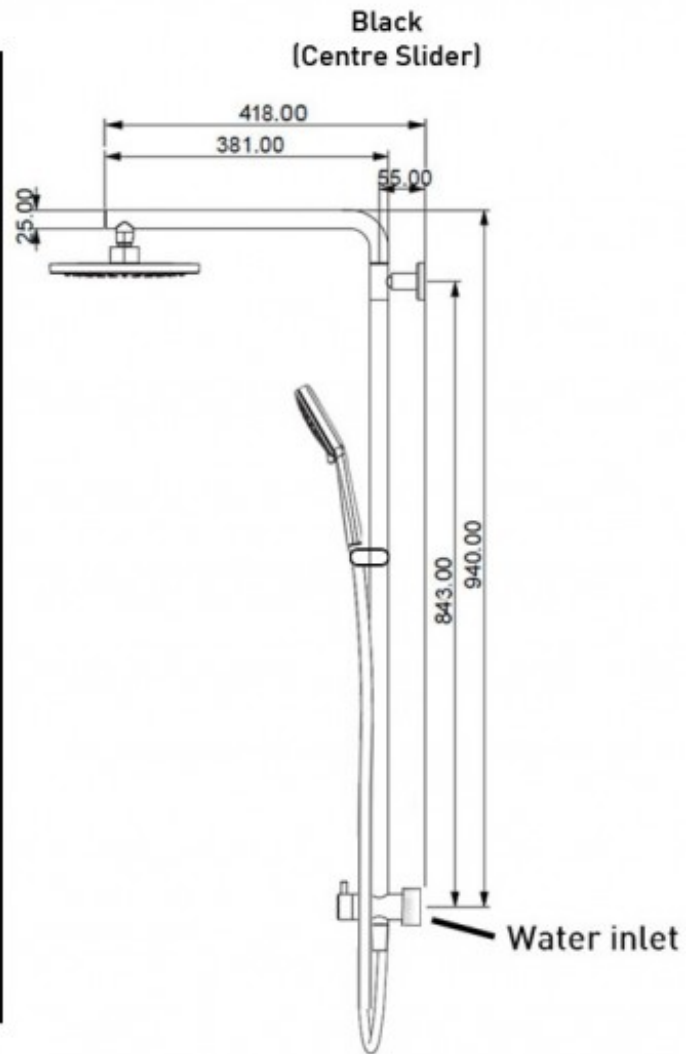

SPLASH 1 COLUMN SHOWER 3FCT CHROME

ELEMENTI

40230.02
\$795.00

2	Guarantee	2 Year Guarantee on non chrome finish
5	Guarantee	5 Year Guarantee
	3 Star WELS rating	More than 7.5 but not more than 9 litres per minute.
	Mains Pressure	Suitable for Mains Pressure.
	Residential/Light Commercial	Suitable for Residential/Light Commercial Use (Kitchens, Bathrooms and Laundries in Motels, Hotels and Retirement Villages)
	Aqua Air Technology	Air injected water offers a better showering experience using up to 50% less water. The air and water mix provides superb flow performance that is both soft and invigorating.

Hardened Durable Finish

Black & Brushed Nickel Finishes involve a sprayed on Acrylic coating that is oven dried to produce the hardened durability finished product.

Water Inlet

Bottom Water Inlet

Aquabella Check Valve

All Aquabella hand showers are fitted with a Neoperl Combined Check Valve and Flow Regulator – Neoperl Part Number 31.2015.1 in accordance with the New Zealand Building Code.

Swiss Design

For gorgeous design and clever engineering, look no further than the Splash collection of showerheads, slide and column showers, designed to complement any bathroom environment.