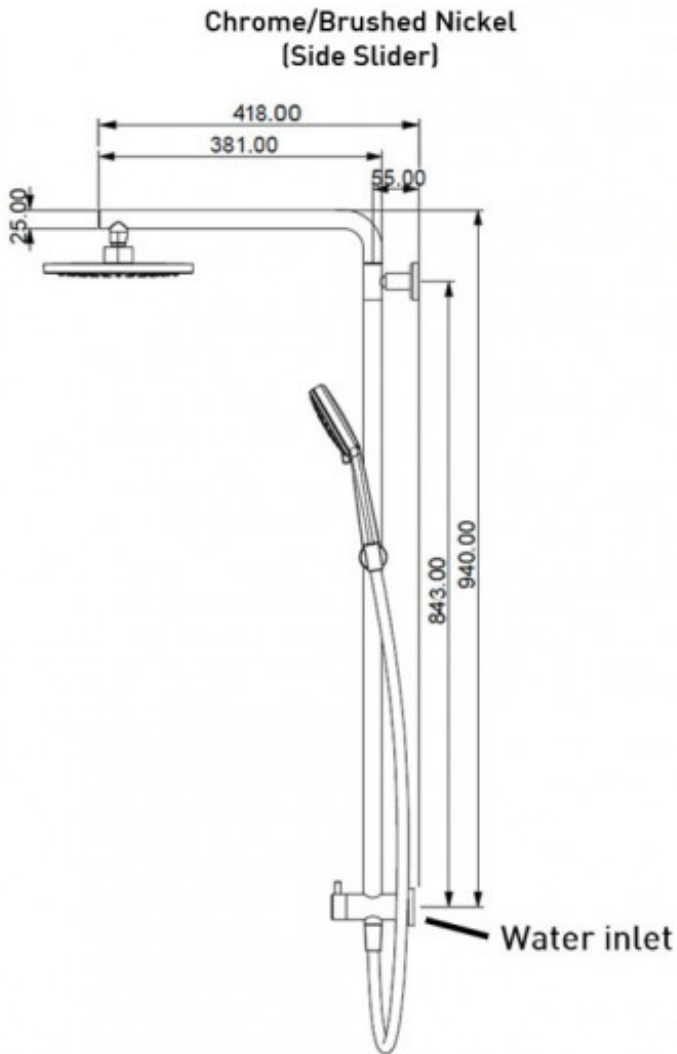

SPLASH 1 COLUMN SHOWER 3FCT CHROME

ELEMENTI

40230.02
\$795.00

2	Guarantee	2 Year Guarantee on non chrome finish
5	Guarantee	5 Year Guarantee
	3 Star WELS rating	More than 7.5 but not more than 9 litres per minute.
	Mains Pressure	Suitable for Mains Pressure.
	Residential/Light Commercial	Suitable for Residential/Light Commercial Use (Kitchens, Bathrooms and Laundries in Motels, Hotels and Retirement Villages)
	Aqua Air Technology	Air injected water offers a better showering experience using up to 50% less water. The air and water mix provides superb flow performance that is both soft and invigorating.

Hardened Durable Finish

Black & Brushed Nickel Finishes involve a sprayed on Acrylic coating that is oven dried to produce the hardened durability finished product.

Water Inlet

Bottom Water Inlet

Aquabella Check Valve

All Aquabella hand showers are fitted with a Neoperl Combined Check Valve and Flow Regulator – Neoperl Part Number 31.2015.1 in accordance with the New Zealand Building Code.

Swiss Design

For gorgeous design and clever engineering, look no further than the Splash collection of showerheads, slide and column showers, designed to complement any bathroom environment.