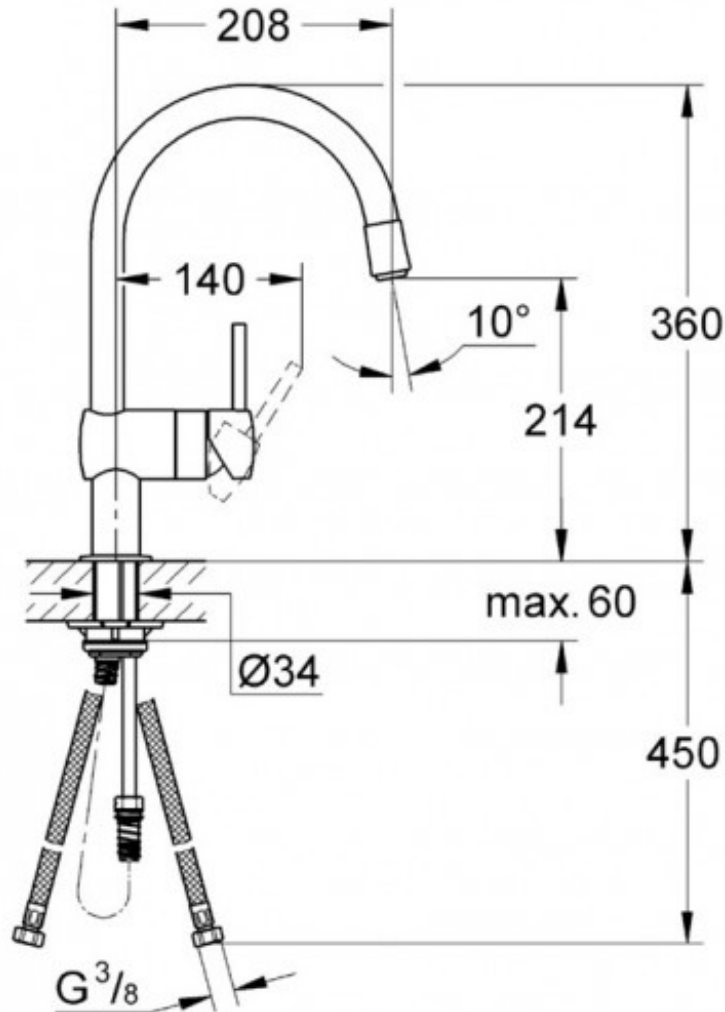

## MINTA GOOSENECK KITCHEN MIXER WITH POS CHROME

32918000  
\$1079.00

15

Guarantee 15 Year Guarantee

0 Star WELS rating. More than 16 litres per minute or failing the performance requirements.

Mains Pressure Suitable for Mains Pressure.

Grohe Quality

Designed & Engineered in  
Germany

With its C-shaped spout, this sink mixer will add an accent to your kitchen. Meticulously designed in every detail, it offers unparalleled flexibility. It comes with an adjustable swivel range that can be set to 0, 150 or 360 degrees, allowing you to lock the spout in position or switch easily between two basins. Thanks to its high spout, even tall pots are filled effortlessly. Engineered with the GROHE SilkMove technology, water temperature and volume control are continuously variable. With the easy installation system, you'll have your kitchen tap mounted in the blink of an eye and it will be a visual highlight in your kitchen. Finished with the durable GROHE StarLight chrome coating, it will retain its dazzling look even after years of use.