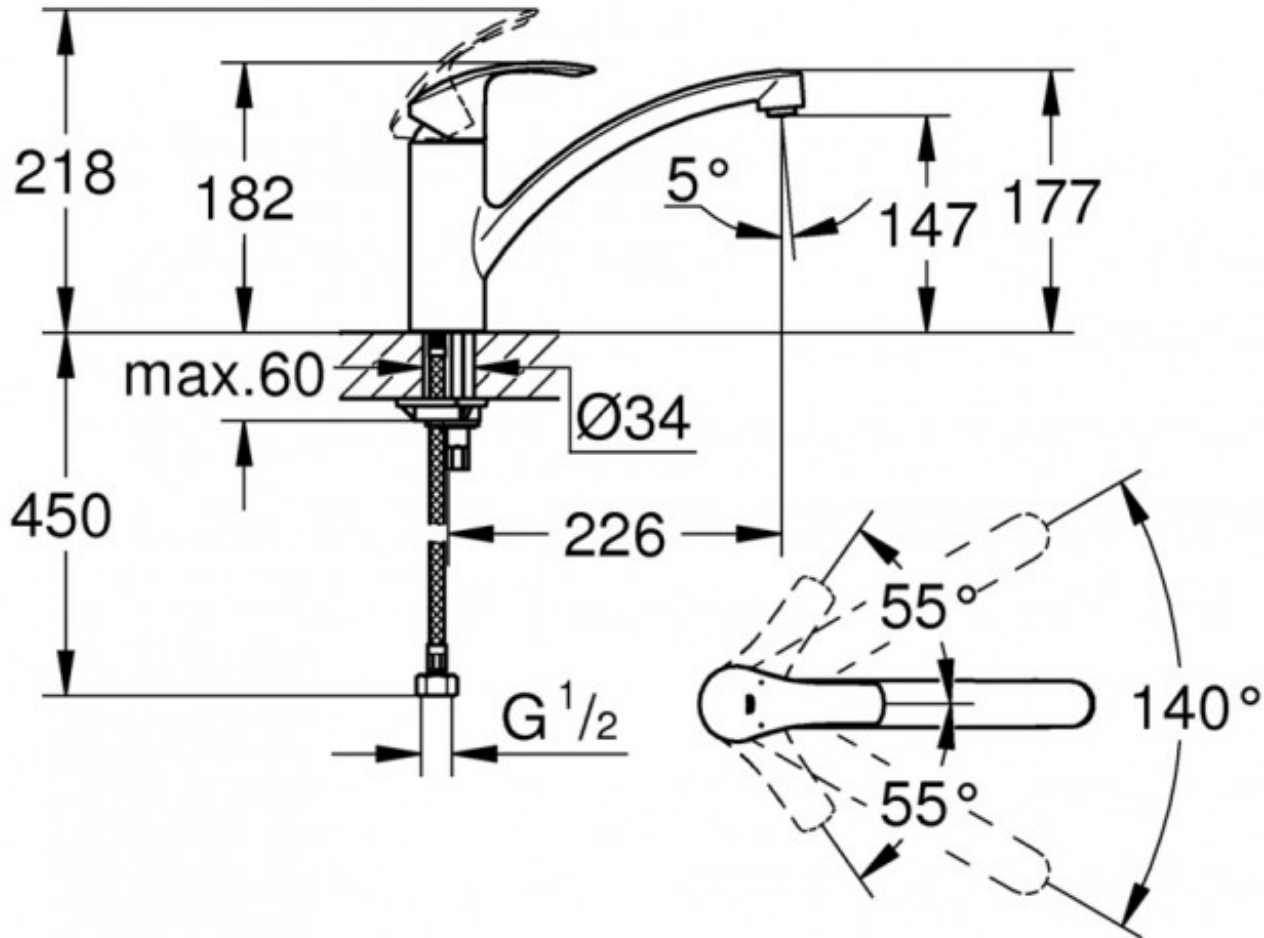

## EUROSMART CAST SPOUT KITCHEN MIXER CHROME

32534002  
\$365.00

	Guarantee	15 Year Guarantee
	4 Star WELS rating	More than 6.0 but not more than 7.5 litres per minute.
	Mains Pressure	Suitable for Mains Pressure.
	Residential Use	Suitable for Residential/Light Commercial Use (Kitchens, Bathrooms and Laundries in Motels, Hotels and Retirement Villages)
	Grohe SilkMove	Smoothest handling for effortless precision and ultimate comfort for a lifetime.
	Grohe Light	Developed to minimise the presence of lead and nickel in drinking water

Grohe StarLight

Made-to-last surfaces ranging from precious matt to shiny like a diamond.

Grohe Quality

Designed & Engineered in Germany

Design Award

Red Dot Design  
2015

Featuring a solid metal handle and forward-leaning dynamic lines, Eurosmart is the perfect addition to all timeless bathroom settings. The name Eurosmart says it all: smart looks, smart technology and a smart price. This high-quality faucet incorporates the following enduring performance features including Grohe SilkMove® for precise handling and Grohe StarLight® for a radiant, brilliant shine.