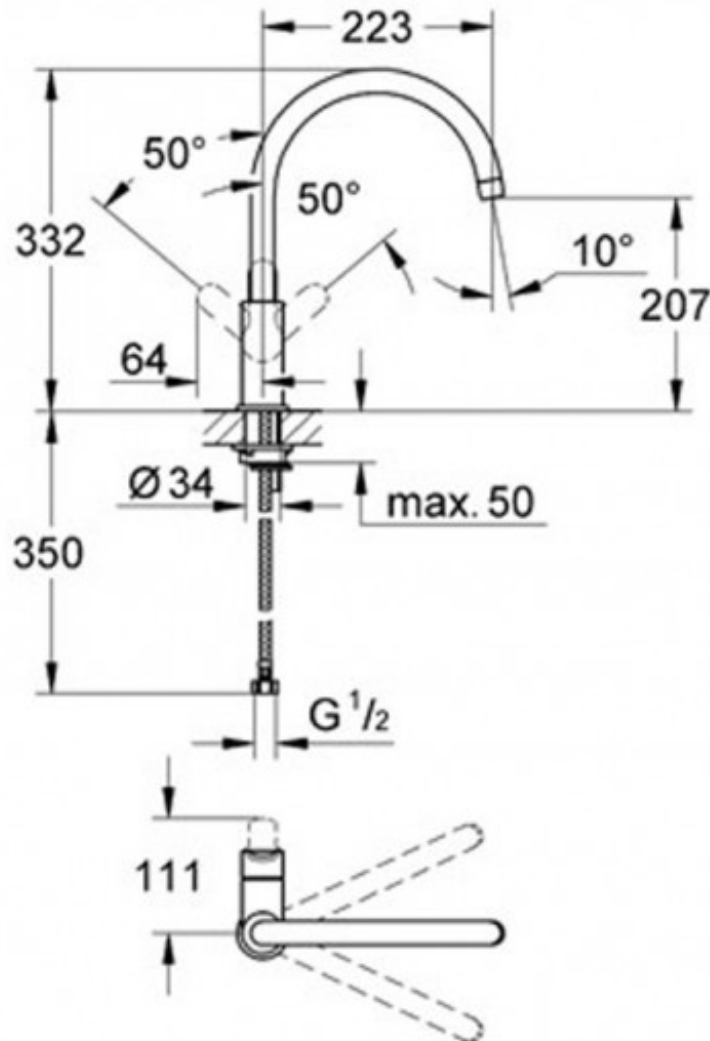

BAUEDGE KITCHEN MIXER SWIVEL SPOUT CHROME

31450000

\$485.00

15

Guarantee

15 Year Guarantee

0 Star WELS rating.

More than 16 litres per minute or failing the performance requirements.

Swivel Spout

The flowing transition from spout to body to lever brings movement and vitality to BauFlow. Unfaltering in its execution, this transition unites these three components in a refreshing way. As with all GROHE single-lever mixers, the wide operating angle of the lever handle is perfectly engineered for optimal user comfort across the collection of basin, bath and bidet faucets and shower mixers.