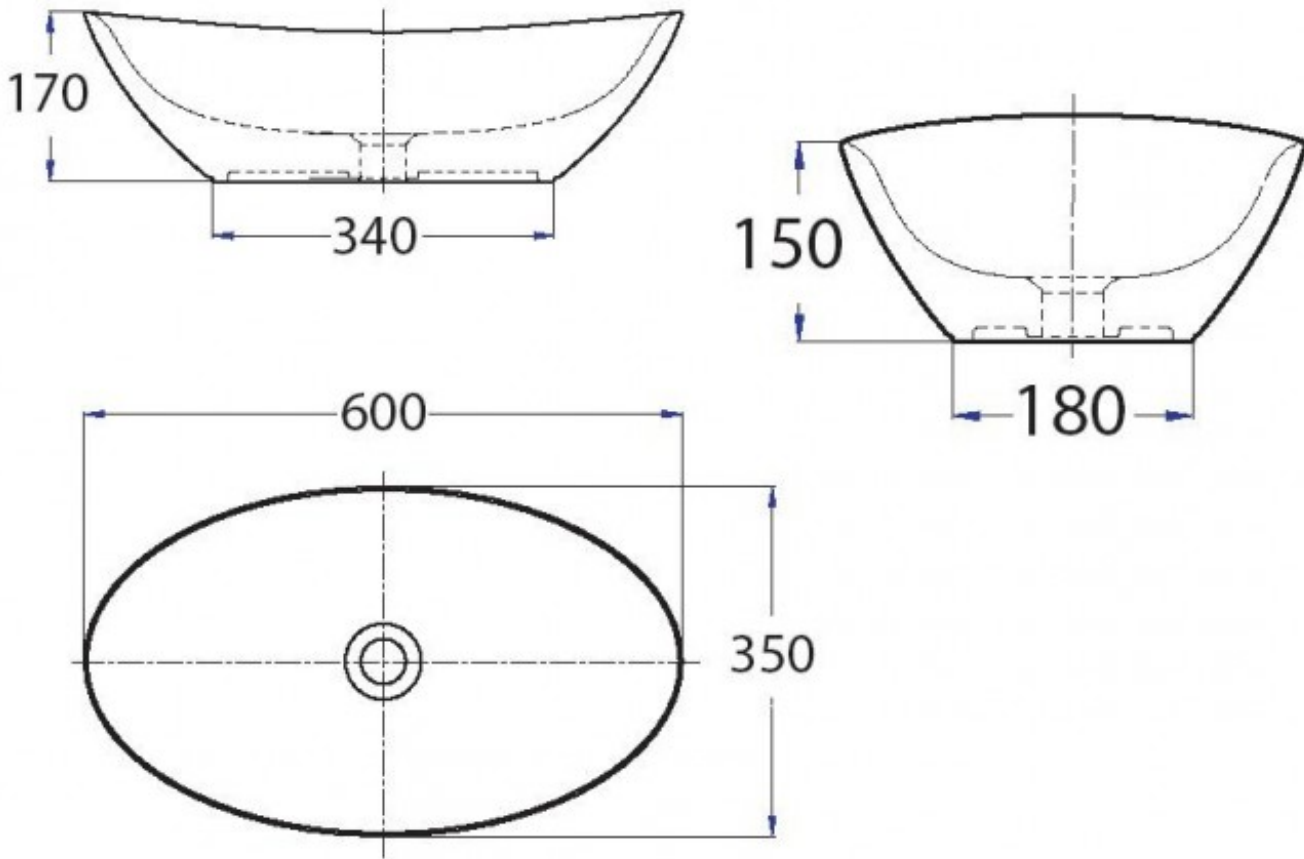

CYGNET VESSEL BASIN 600 X 350 NTH

American Standard

22703.10
\$325.00

10	Guarantee	10 Year Guarantee *Applicable for American Standard products purchased November 2018 onward	
	Taphole	No Tap Hole	
	Dimensions	600 (L) x 350 (W) x 170 (H)mm	
	Residential/Light Commercial	Suitable for Residential/Light Commercial Use (Kitchens, Bathrooms and Laundries in Motels, Hotels and Retirement Villages)	
	Hand Finished	Hand Finished Vitreous China.	

A sophisticated European design that blends straight lines with sweeping curves.