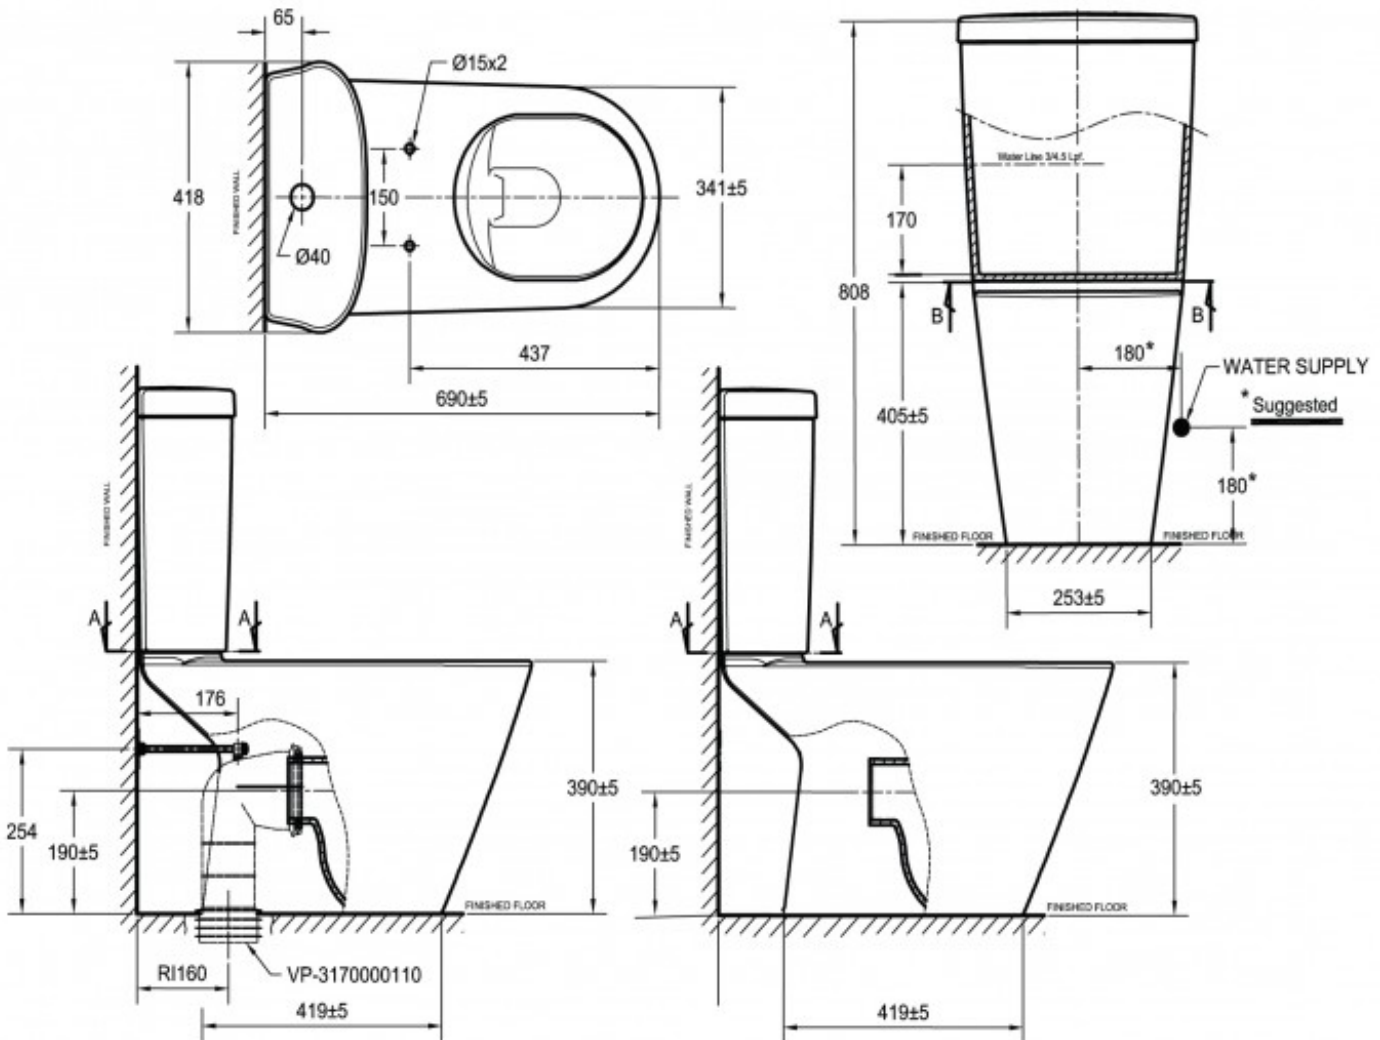

TONIC ROUND CISTERN CC TOILET SUITE SOFT CLOSE SEAT

American Standard

13076.10  
\$825.00

1	Guarantee	1 Year Guarantee on toilet seat & cistern parts/fitings
10	Guarantee	10 Year Guarantee on Vitreous China *Applicable for American Standard products purchased November 2018 onward
	4 Star WELS rating (Toilets)	Allows for a 4.5 litre large flush and a 3 litre half flush
	Residential/Light Commercial	Suitable for Residential/Light Commercial Use (Kitchens, Bathrooms and Laundries in Motels, Hotels and Retirement Villages)
	Quick Release	Seat can easily be removed and just as easily reattached in an instant.
	Set Out: S Pan	160mm

	Set Out: P Pan	180mm
	Soft Close Seat	The Soft Close automatic closure system finally puts an end to noisy closing WC seats. Just a fingertip touch and the lid closes all by itself, gently and silently.
	Anti Bacterial Finish	Pre-built with an antibacterial glaze that effectively Kills 99% of bacteria.
	Dual Flush	A Dual flush toilet provides the user with two flushing options (Full flush & half flush). Both practical and water efficient.
	Design Award	Design Plus
	Design Award	IF Product Design
	Design Award	Red Dot Design