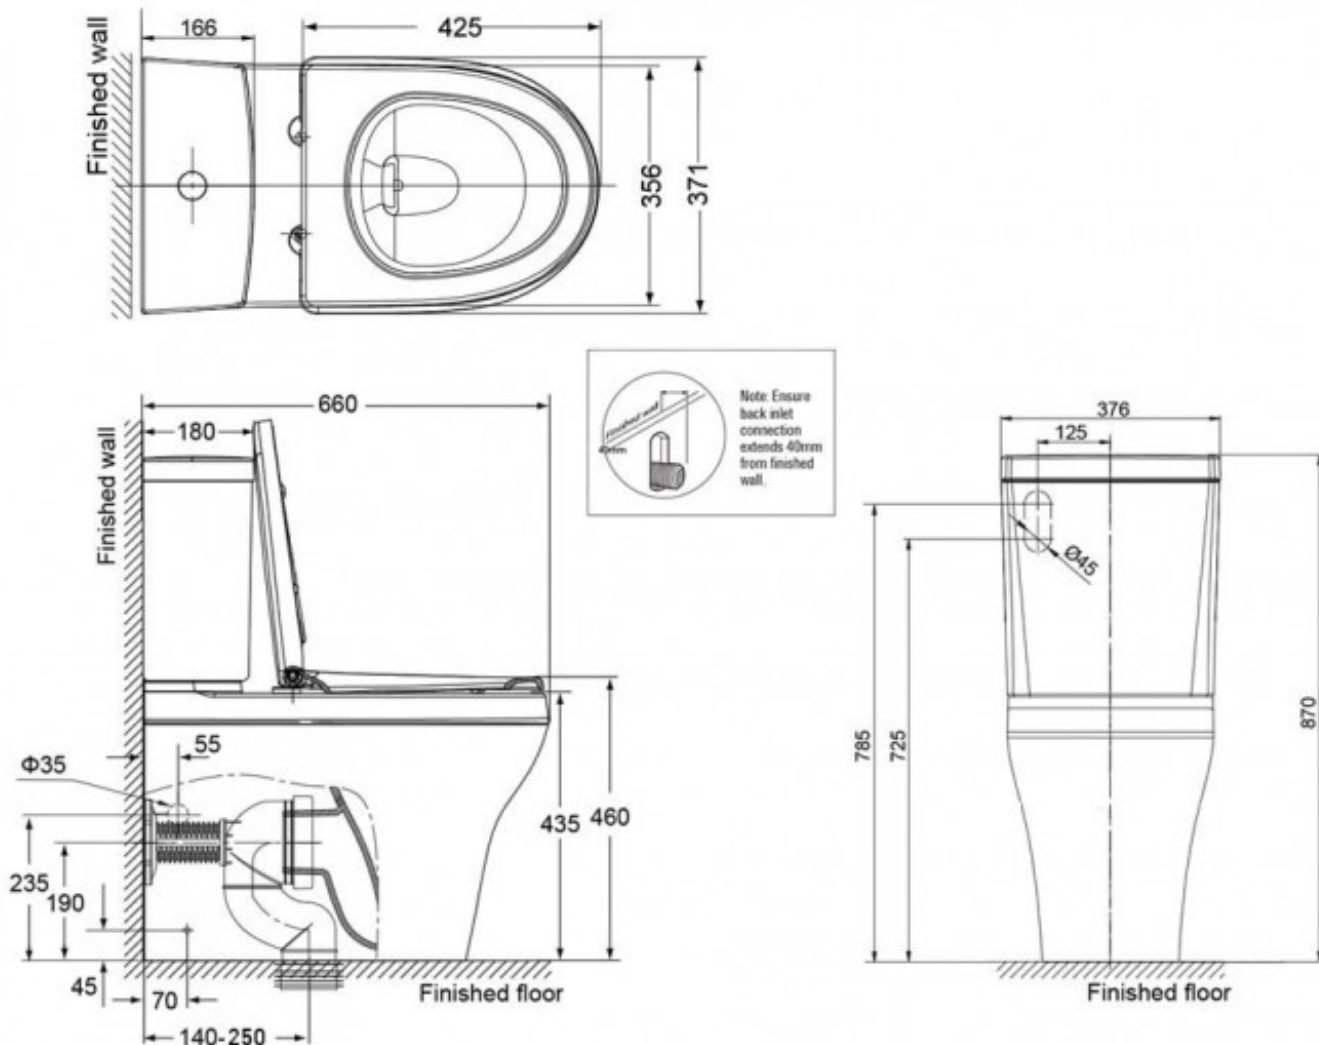

CYGNET OVERHEIGHT SQUARE CC BTW TOILET SUITE - TOP INLET
SOFT CLOSE SEAT

American Standard

12981.10
\$1085.00

1	Guarantee	1 Year Guarantee on toilet seat & cistern parts/fittings
10	Guarantee	10 Year Guarantee
	4 Star WELS rating (Toilets)	Allows for a 4.5 litre large flush and a 3 litre half flush
	Residential/Light Commercial	Suitable for Residential/Light Commercial Use (Kitchens, Bathrooms and Laundries in Motels, Hotels and Retirement Villages)
	Skirted Design	Premium design allows for quick and easy exterior cleaning.
	Hand Finished	Hand Finished Vitreous China.

Overheight Toilet

With a pan and seat up to 40mm higher than standard toilets, the overheight toilet allows for easy transfer on and off the seat. This not only makes life easier as we increase in age, but is ideal for the elderly and those with restricted movement.

BTW CC Toilet Suite

The back to wall (BTW) close coupled (CC) toilet suite adds a streamlined, modern look to any bathroom. Positioned flush with the wall, there is no gap behind and all waste and inlet pipes are concealed, with the cistern then positioned above the bowl.

Dual Flush

A Dual flush toilet provides the user with two flushing options (Full flush & half flush). Both practical and water efficient.

A sophisticated European design that blends straight lines with sweeping curves.