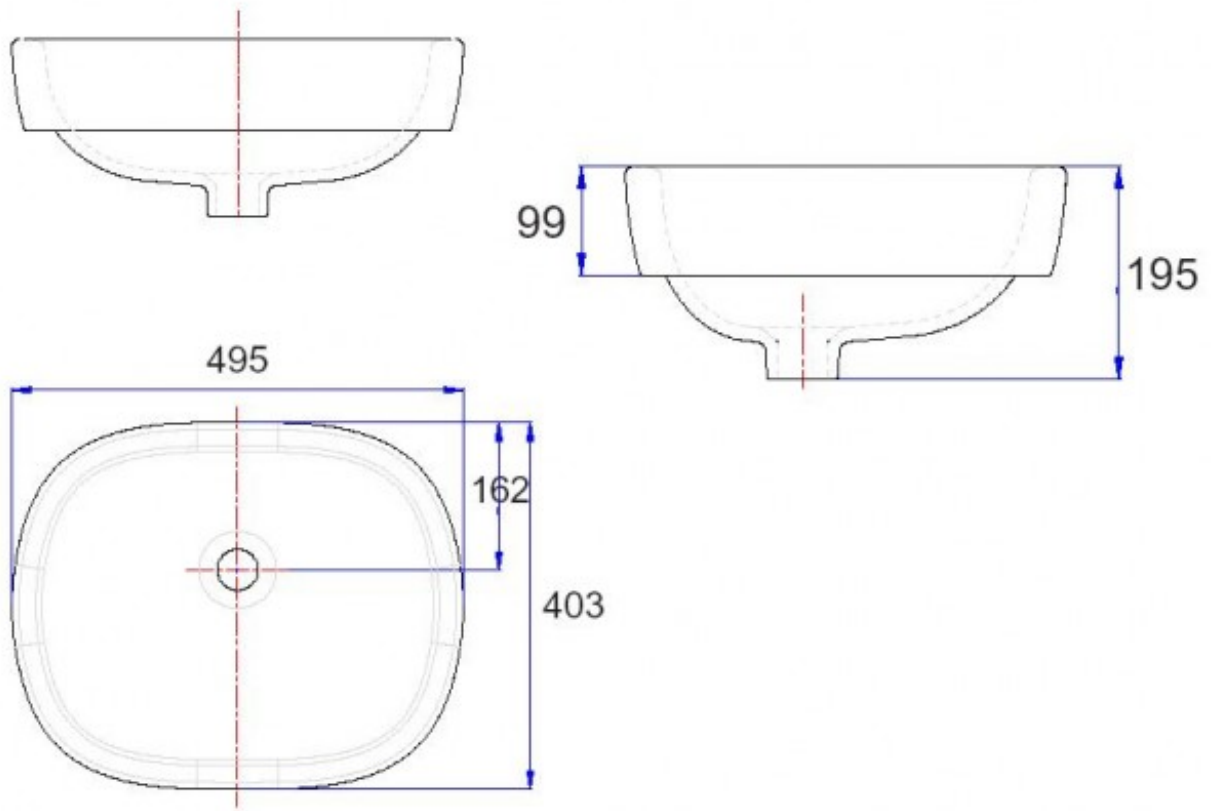

ACTIVE VESSEL BASIN 495 X 403 NTH

*American Standard*

12962.10  
\$275.00

Residential/Light Commercial

Suitable for Residential/Light Commercial Use (Kitchens, Bathrooms and Laundries in Motels, Hotels and Retirement Villages)

Guarantee

7 Year Guarantee

Taphole

No Tap Hole

Dimensions

495 (L) x 403 (W) x 195 (H)mm

Hand Finished

Hand Finished Vitreous China.

The Active Vessel basins effortlessly mixes a stylish radial profile with a smooth and soft outline to create a stunning design.