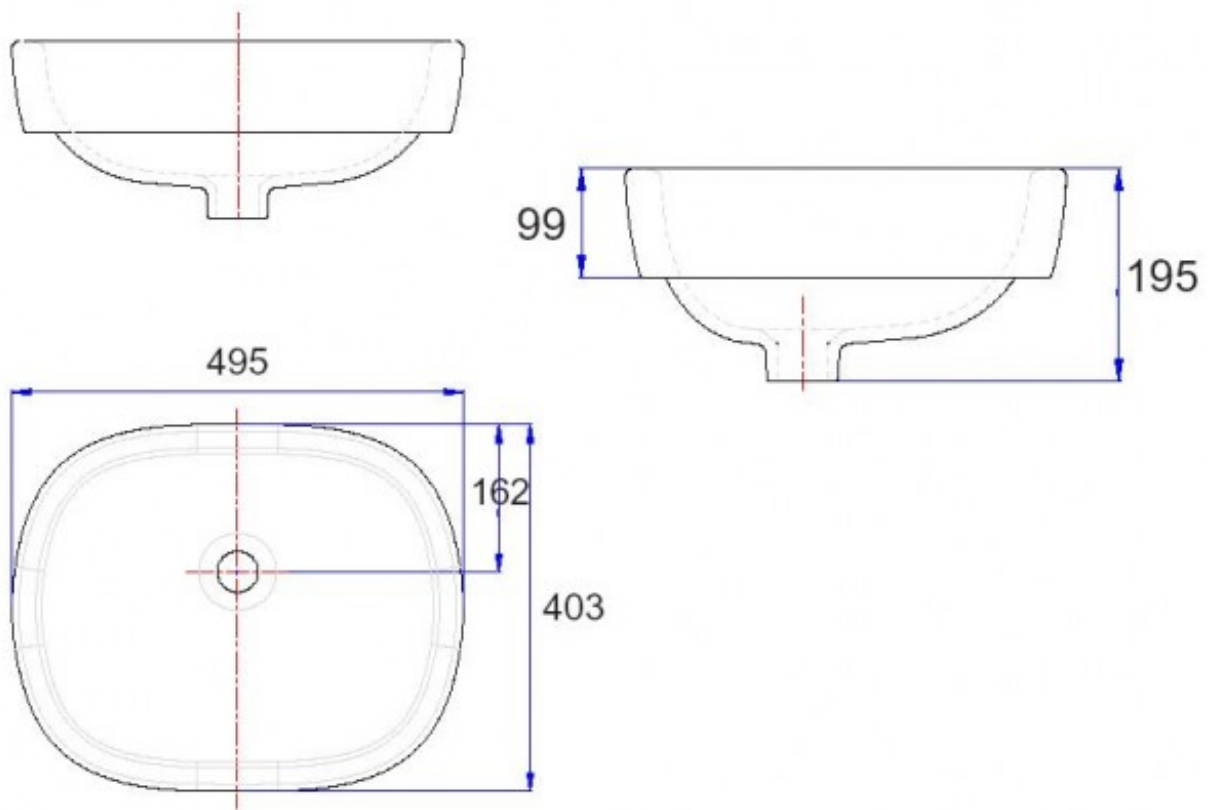

ACTIVE VESSEL BASIN 495 X 403 NTH

American Standard

12962.10

\$275.00

7

Guarantee

7 Year Guarantee

Taphole

No Tap Hole

Dimensions

495 (L) x 403 (W) x 195 (H)mm

Residential/Light
Commercial

Suitable for Residential/Light Commercial Use (Kitchens,
Bathrooms and Laundries in Motels, Hotels and
Retirement Villages)