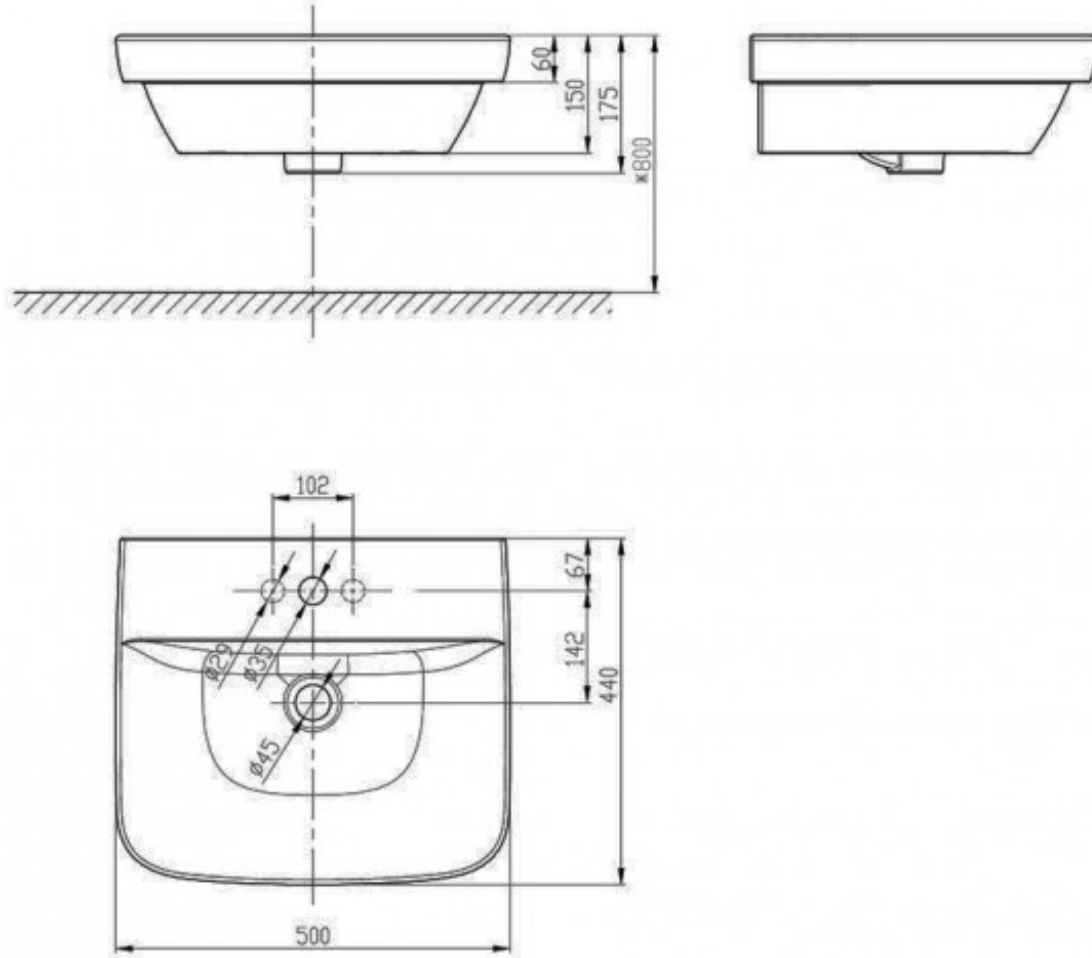

CYGNET INSET BASIN 500 X 440 1TH

American Standard

12921.10
\$435.00

10

Guarantee

10 Year Guarantee *Applicable for American Standard products purchased November 2018 onward

Tap hole

1 Tap Hole

Dimensions

500 (L) x 440 (W) x 175 (H)mm

Residential/Light Commercial

Suitable for Residential/Light Commercial Use (Kitchens, Bathrooms and Laundries in Motels, Hotels and Retirement Villages)

Hand Finished