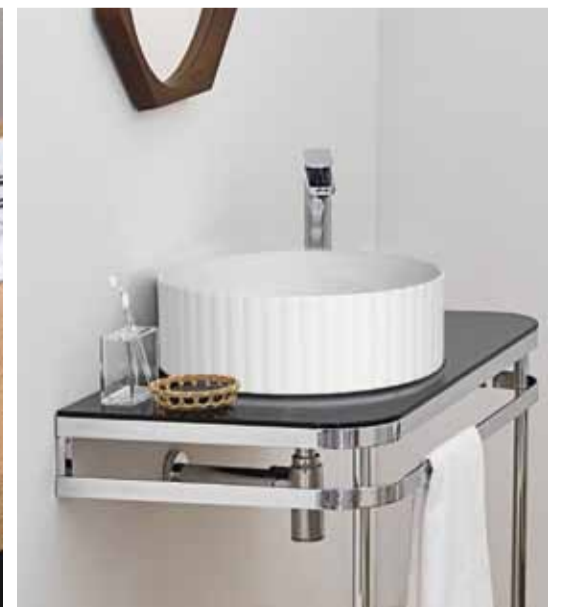

Each collection features a range of faucets for the basin, bath and bidet and is completed by a choice of shower solutions. This comprehensive offering ensures style continuity throughout the bathroom, enabling you to create a space that is aesthetically pleasing and comfortable to use.

Classically simple

Functionality is combined with a classically simple design aesthetic. The compact, smooth sided toilets feature the Ellisse MKII curved profile and L'Hotel straight-edge design, complete with the impressive new PARISI slim lift-off soft close seat for an elegant finish.

Slim Soft Close Seat

A heavy grade, slim soft close seat with polished stainless steel lift-off hinges.

Easy Clean

Easy clean is a powerful technology applied to ceramic. Active silver ions are baked into the ceramic glaze, dramatically decreasing the build-up of bacteria and reducing the need for harsh cleaning products.

MILLERIGHE

Dramatic Oval Design

The compact size of VICTORIA + ALBERT's new Ionian bath works well in smaller bathrooms. The freestanding soaking tub features a distinctive variable width rim that enhances its oval design, and includes an ergonomic design with a deep bathing well. Crafted from QUARRYCAST®, the brand's signature material of natural Volcanic Limestone