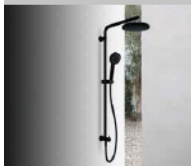

Black
is back

A bold, unique
statement in any
bathroom.