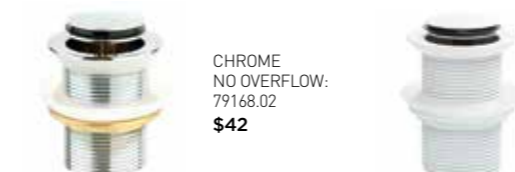

UNIVERSAL
BATH CLICKER 40MM WASTE

CHROME NO OVERFLOW: 79168.02 $42	WHITE NO OVERFLOW: 79168.10 $84