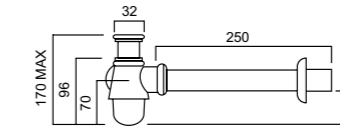

ELEMENTI
32MM BOTTLE TRAP

WHITE:
79104.10
\$225

BLACK:
79104.13
\$225

PEX
32MM BOTTLE TRAP

EXT WASTE PIPE
CHROME:
79103.02
\$60

PEX
32MM LOW LEVEL TRAP

EXT WASTE PIPE
CHROME:
79100.02
\$56

PEX
CONTEMPORARY 32MM SQUARE BOTTLE TRAP