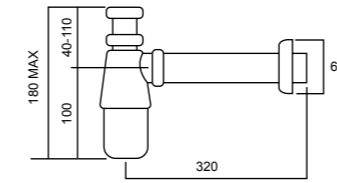

POLISHED GOLD:
VPEX-46114.PG
\$359

BRUSHED BRASS:
VPEX-46114.BRG
\$389

UNIVERSAL
32MM BOTTLE TRAP

CHROME:
79102.02
\$35

UNIVERSAL
40MM BOTTLE TRAP

CHROME:
79142.02
\$47

UNIVERSAL
TOTI 32MM BOTTLE TRAP

CHROME:
79151.02
\$65