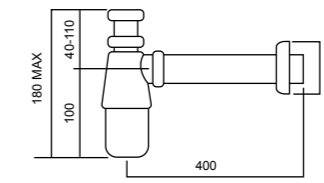

UNIVERSAL
40MM BOTTLE TRAP

CHROME:
79142.02
$47