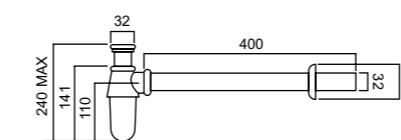

ELEMENTI
32MM BOTTLE TRAP

WHITE:
79104.10
\$225

BLACK:
79104.13
\$225

PEX
32MM BOTTLE TRAP

EXT WASTE PIPE
CHROME:
79103.02
\$60

PEX
32MM LOW LEVEL TRAP

EXT WASTE PIPE
CHROME:
79100.02
\$56

PEX
CONTEMPORARY 32MM SQUARE BOTTLE TRAP