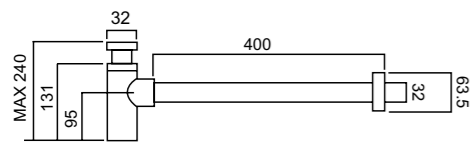

PEX
CONTEMPORARY 32MM ROUND BOTTLE TRAP

EXT WASTE PIPE
CHROME:
VPEX-46114
$119

BRIGHT NICKEL:
VPEX-46114.BN
$329

BRUSHED NICKEL:
VPEX-46114.BRN
$359

POLISHED GOLD:
VPEX-46114.PG
$359

BRUSHED BRASS:
VPEX-46114.BRG
$389