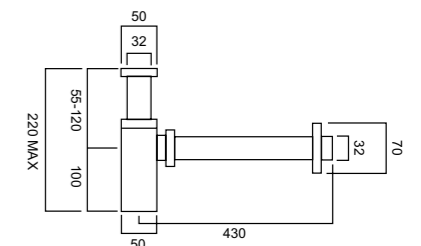

PEX
CONTEMPORARY 32MM SQUARE BOTTLE TRAP

EXT WASTE PIPE
CHROME:
79153.02
$145

PEX 30/40MM RUBBER BOTTLE TRAP CONNECTOR
79221.02
$17