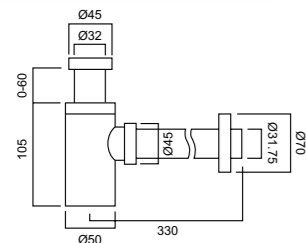

POLISHED GOLD:
VPEX-46114.PG
\$359

BRUSHED BRASS:
VPEX-46114.BRG
\$389

UNIVERSAL
32MM BOTTLE TRAP

CHROME:
79102.02
\$35

UNIVERSAL
40MM BOTTLE TRAP

CHROME:
79142.02
\$47

UNIVERSAL
TOTI 32MM BOTTLE TRAP

CHROME:
79151.02
\$65

ELEMENTI
32MM BOTTLE TRAP

WHITE:
79104.10
\$225

BLACK:
79104.13
\$225

PEX
32MM BOTTLE TRAP

EXT WASTE PIPE
CHROME:
79103.02
\$60

PEX
32MM LOW LEVEL TRAP

EXT WASTE PIPE
CHROME:
79100.02
\$56

PEX
CONTEMPORARY 32MM SQUARE BOTTLE TRAP