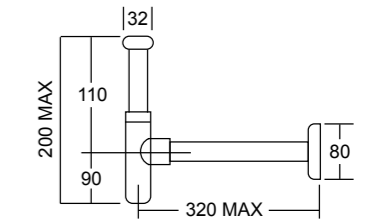

POLISHED GOLD:
VPEX-46114.PG
\$359

BRUSHED BRASS:
VPEX-46114.BRG
\$389

UNIVERSAL
32MM BOTTLE TRAP

CHROME:
79102.02
\$35

UNIVERSAL
40MM BOTTLE TRAP

CHROME:
79142.02
\$47

UNIVERSAL
TOTI 32MM BOTTLE TRAP

CHROME:
79151.02
\$65