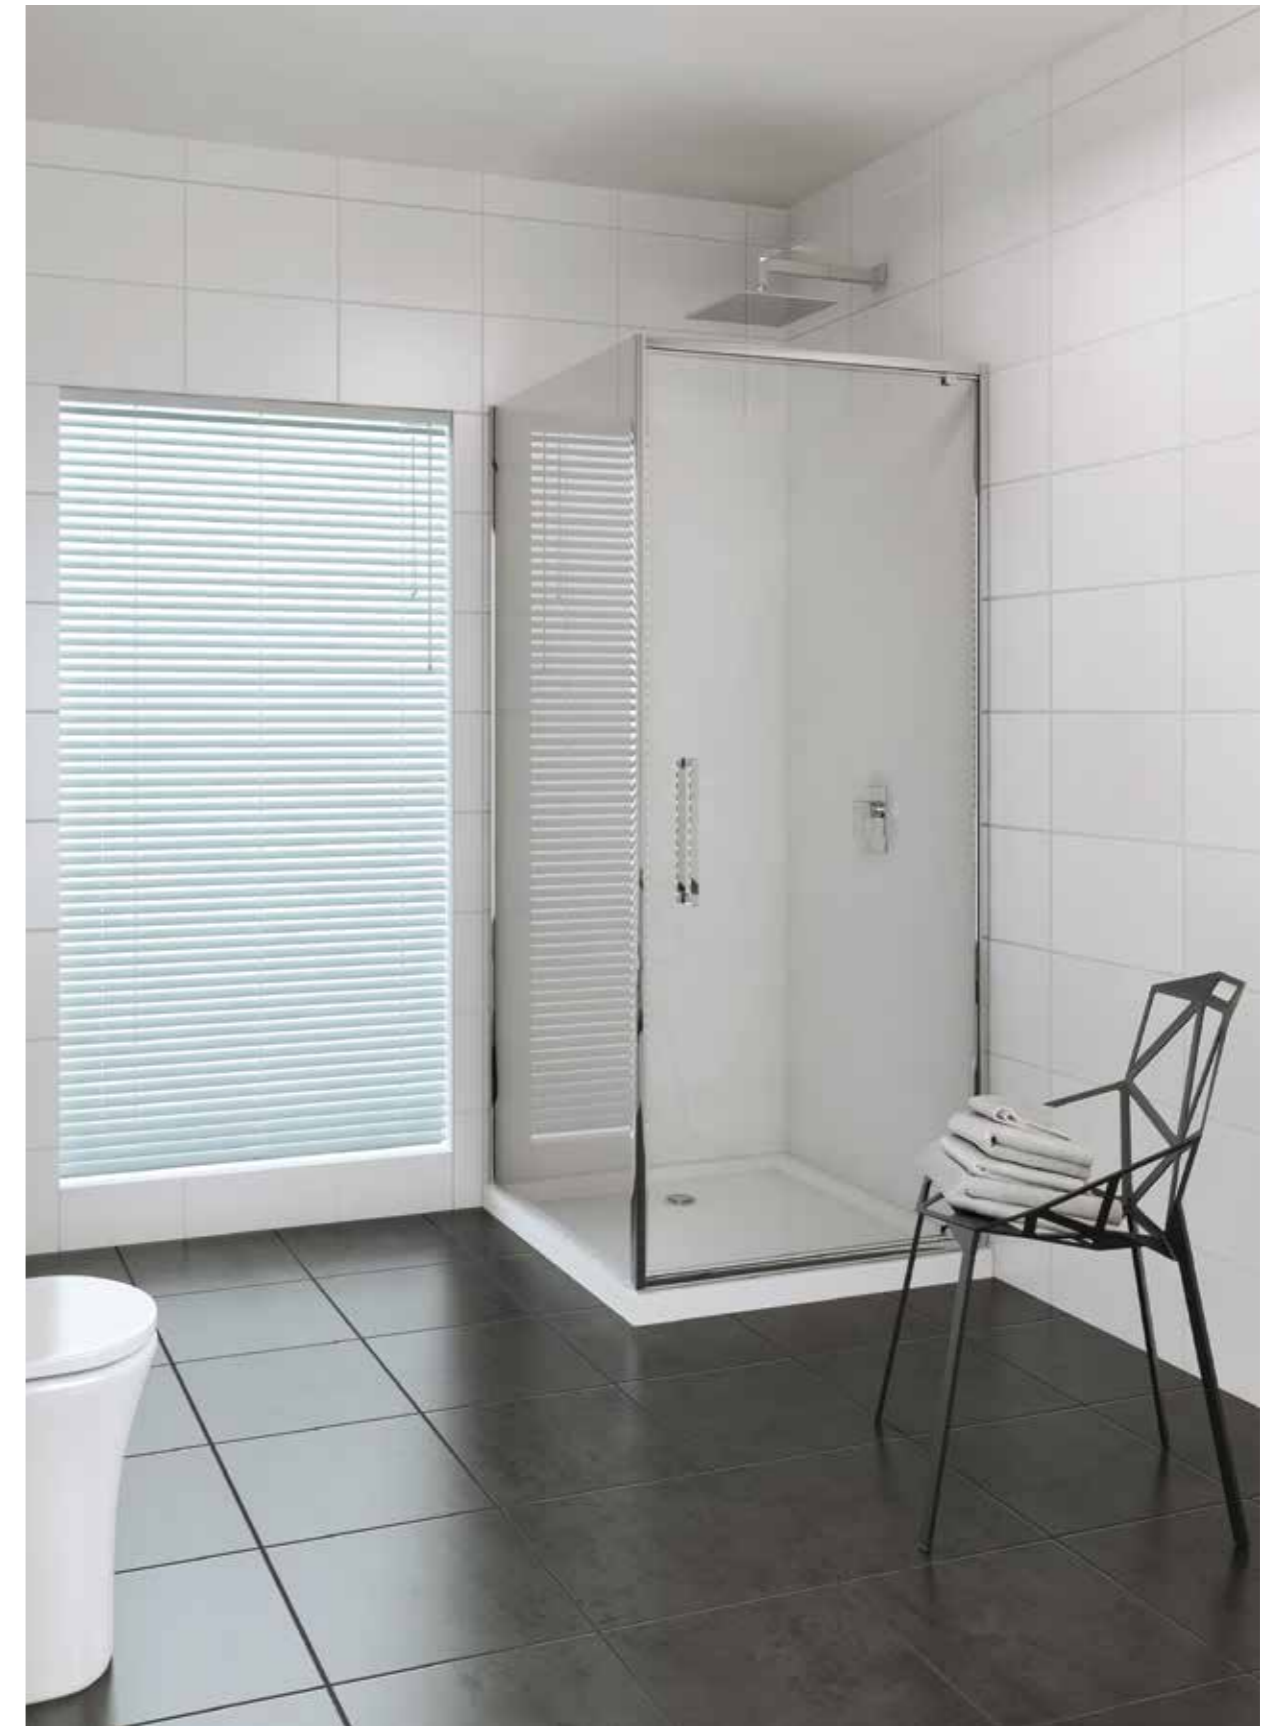

QUICK FIX
SYSTEM

HIGH REAR
UPSTAND

SAFETY SHOWER
GLASS

QUALITY
ACRYLIC LINER

REINFORCED
TRAY

NANO PROTECTED
GLASS

All pricing is GST inclusive. Terms and conditions apply. For more information visit ROBERTSON.CO.NZ

FEATURED PRODUCT:
VERONA 900 SQUARE SHOWER ENCLOSURE
INDIVIDUAL SQUARE SHOWERHEAD
INDIVIDUAL SQUARE WALL ARM

ROUND SYMMETRICAL
SHOWER ENCLOSURES

**VERONA
TWO SIDED CURVED
820 X 820MM**

DOOR OPENING: 555MM
DOOR HEIGHT: 1950MM
TRAY HEIGHT: 65MM
TOTAL HEIGHT: 2015MM
DOOR FINISH: CHROME