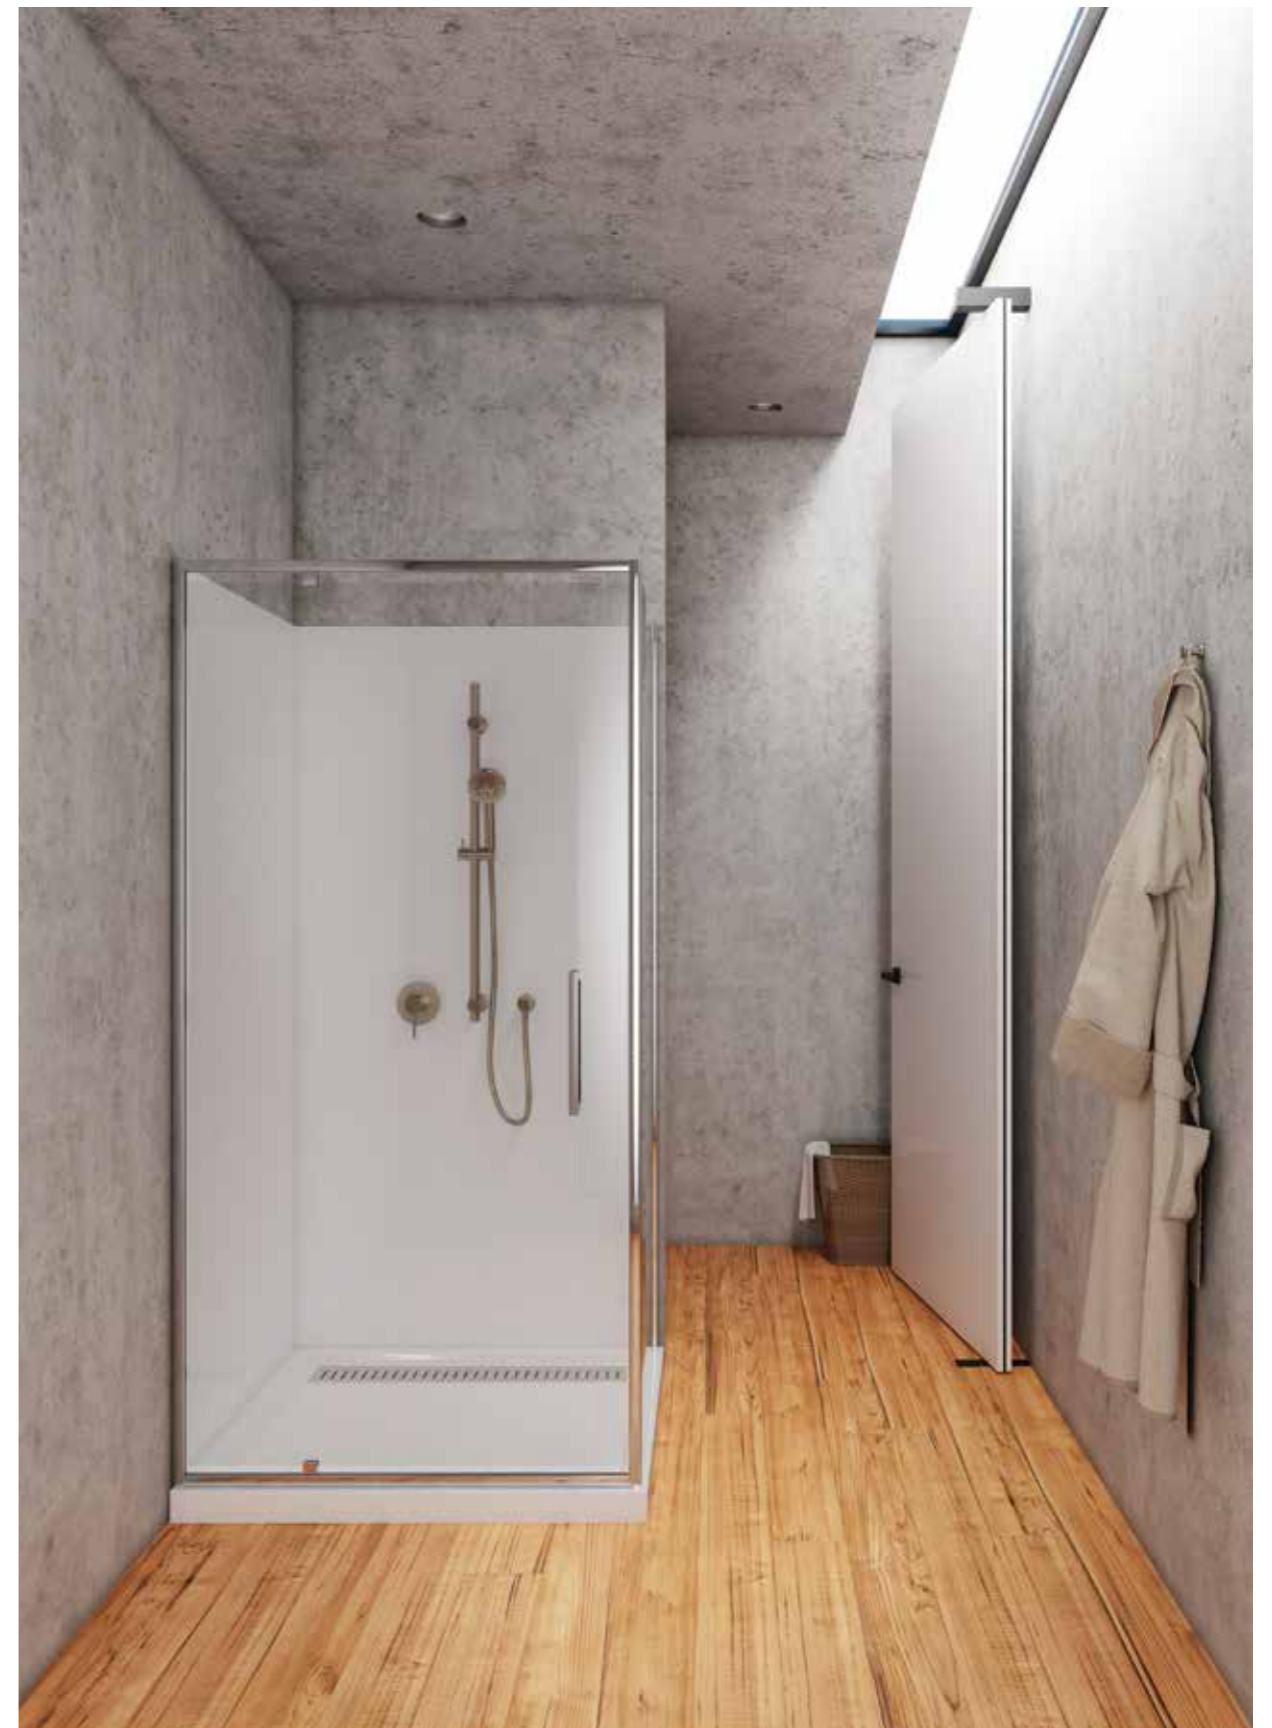

For a sleek contemporary finish, the new Verona Select shower tray features a rectangular grate with 3 finish options included for you to choose the finish the best suits your taste and your bathroom.

GRATE WASTE TRAY
 GRATE WASTE CENTRE: 140MM X 140MM
 FLAT WALL: 11862.02
\$1999
 MOULDED WALL: 11865.02
\$2205

NOTE: ALL 3 GRATE FINISHES ARE INCLUDED FOR YOUR CHOICE

Door Configurations

Hinged door that can be fitted either left or right.

Left or right curved sliding doors on smooth running wheels.

FEATURED PRODUCT:
 VERONA SELECT 1000 SQUARE SHOWER ENCLOSURE
 SPLASH BRUSHED NICKEL SLIDE SHOWER
 UNO BRUSHED NICKEL SHOWER MIXER

ELEMENTI

- 10 TEN YEAR GUARANTEE
- 1 ONE YEAR GUARANTEE ON GRATE TRAY FINISH
- WATERPROOF SAFETY LIP
- QUICK FIX SYSTEM
- HIGH REAR UPSTAND
- SAFETY SHOWER GLASS
- NANO PROTECTED GLASS
- QUALITY ACRYLIC LINER
- REINFORCED TRAY