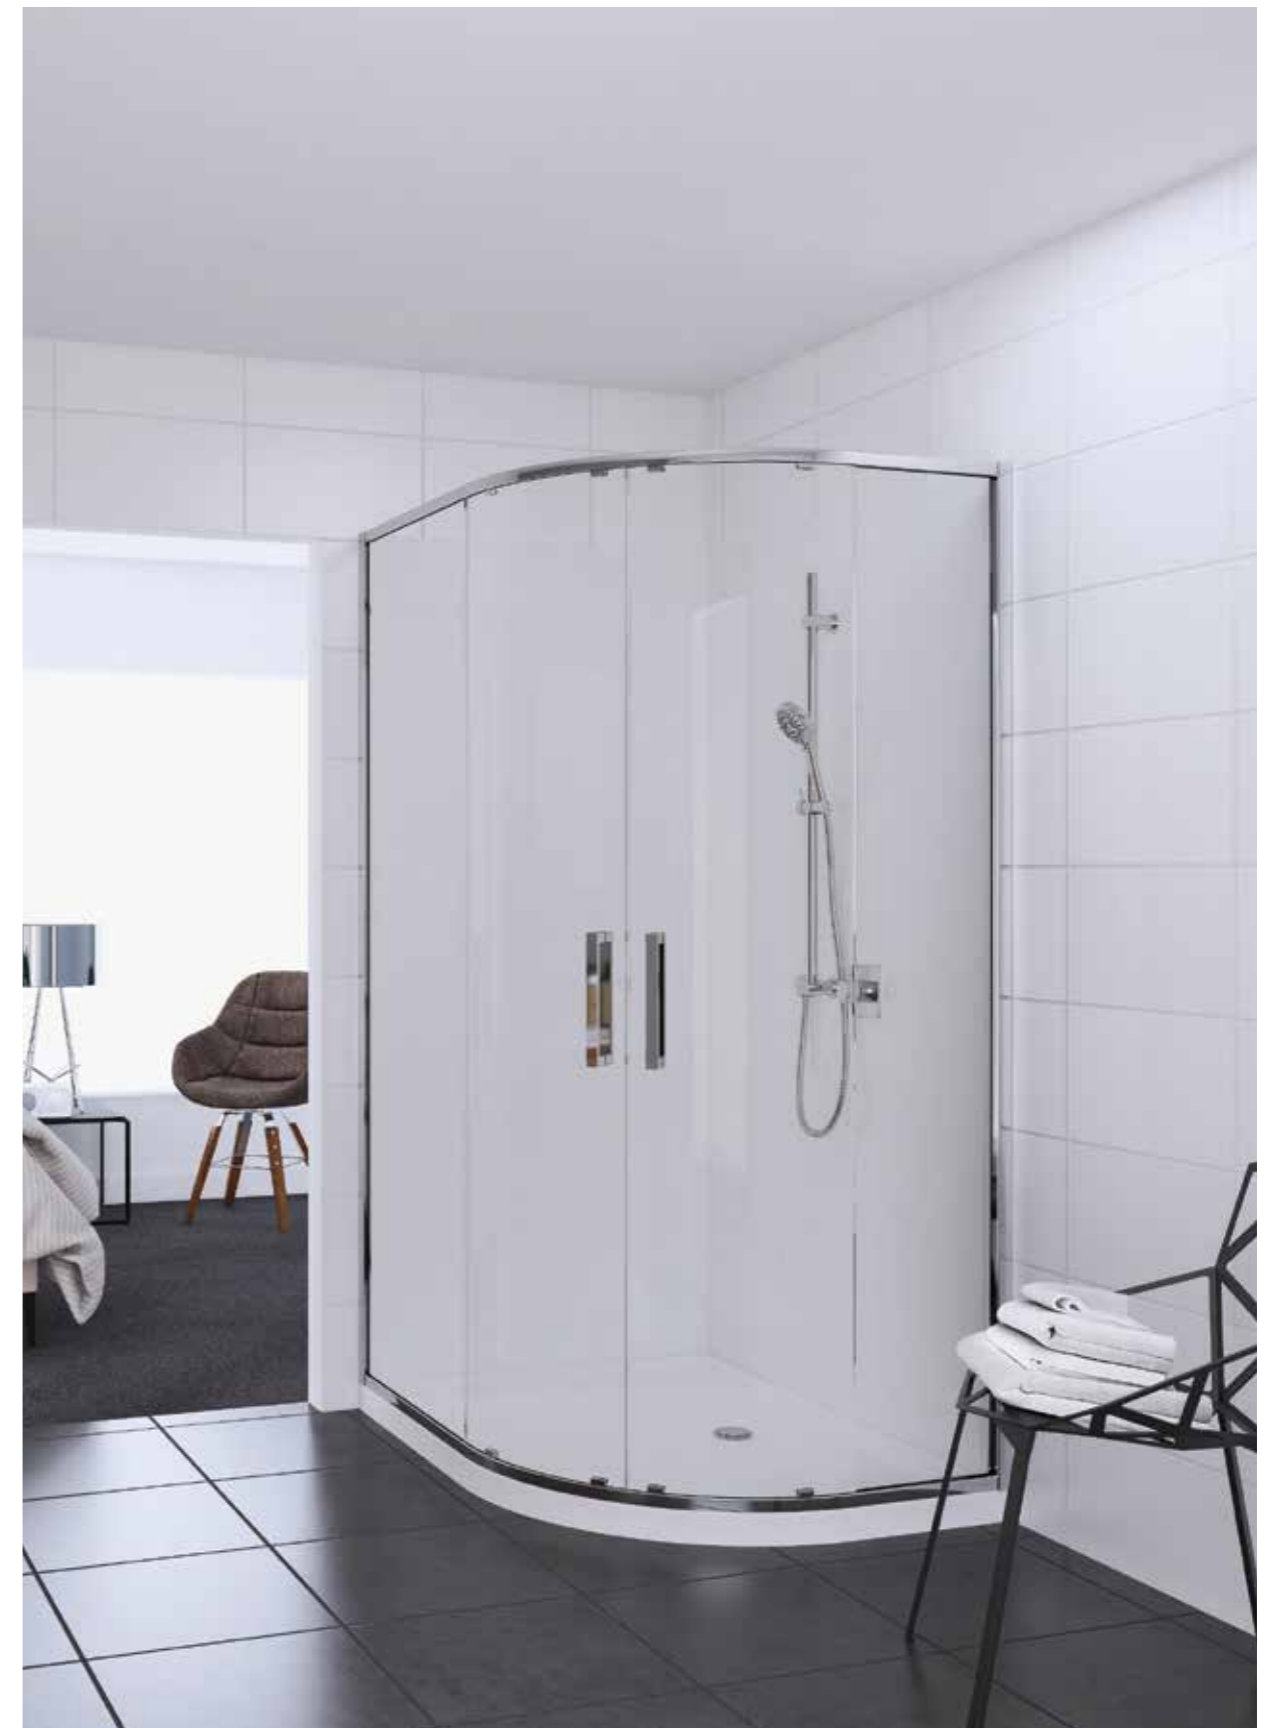

SAFETY SHOWER
GLASS

QUALITY
ACRYLIC LINER

REINFORCED
TRAY

SMOOTH ROLLER
DOORS

All pricing is GST inclusive. Terms and conditions apply. For more information visit ROBERTSON.CO.NZ

FEATURED PRODUCT:
VERONA 1200 X 900 LEFT ROUND SHOWER ENCLOSURE
SPLASH SLIDE SHOWER
UNO SHOWER MIXER

SQUARE SYMMETRICAL SHOWER ENCLOSURES

VERONA SELECT TWO SIDED SQUARE 900 X 900MM
 DOOR OPENING: 640MM
 DOOR HEIGHT: 1950MM
 TRAY HEIGHT: 65MM
 TOTAL HEIGHT: 2015MM
 DOOR FINISH: CHROME

GRATE WASTE TRAY
 GRATE WASTE CENTRE: 140MM X 140MM
 FLAT WALL: 11856.02
\$1899
 MOULDED WALL: 11859.02
\$2059