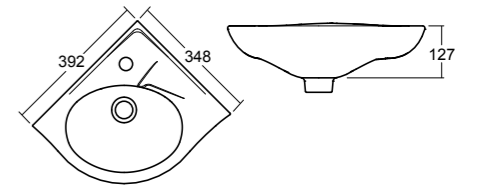

Vallo

**Vallo
Corner Basin**
348mm X 392mm
Overflow
1TH: 12901.10

**Vallo
Round Basin**
500mm X 430mm
495mm X 350mm
Overflow
1TH 495MM: 12902.10
1TH 500MM: 12908.10
SEMI PED: 12907.10
FULL PED: 12905.10

**Vallo
Square Basin**
500mm X 430mm
496mm X 350mm
Overflow
1TH 496MM: 12903.10
1TH 500MM: 12909.10
SEMI PED: 12907.10
FULL PED: 12905.10