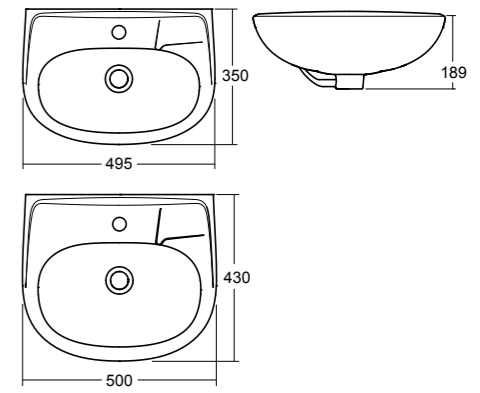

Vallo

**Vallo
Corner Basin**
348mm X 392mm
Overflow
1TH: 12901.10

**Vallo
Round Basin**
500mm X 430mm
495mm X 350mm
Overflow
1TH 495MM: 12902.10
1TH 500MM: 12908.10
SEMI PED: 12907.10
FULL PED: 12905.10

**Vallo
Square Basin**
500mm X 430mm
496mm X 350mm
Overflow
1TH 496MM: 12903.10
1TH 500MM: 12909.10
SEMI PED: 12907.10
FULL PED: 12905.10