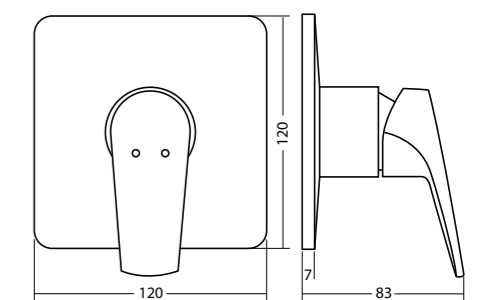

**Tonic
CC Toilet Suite**
Wels 4 Star, 4.5/3 ltrs/flush
Average Flush 3.50ltrs
S Trap: 160mm
P Trap: 180mm
13076.10

**Heron
Inset Basin**
605mm x 450mm
No Overflow
1TH: 13629.10

**Eco
CC BTW Toilet Suite**
Wels 4 Star, 4.5/3 ltrs/flush
Average Flush 3.5 ltrs
S Trap: 140-270mm
P Trap: 190mm
**Bottom Inlet: 12760.10
Top Inlet: 12761.10**

**Heron
Semi Recessed Basin**
500mm x 443mm
Overflow
1TH: 10423.10

**Thin Touch
Undermount Basin**
500mm X 380mm
Overflow
NTH: 13606.10

White Round Vessel Basin

400mm
No overflow

NTH: 27700.10

Contour Urinal

Top Inlet: 24032.10
Bottom Inlet: 24034.10

Urinal Flushing Valve: 70470.00

White Square Vessel Basin

400mm X 400mm
No overflow

NTH: 27703.10

Simplicity Basin Mixer Chrome

Wels 4 Star, 7.5 ltrs/min

31251.02

White Semi Recessed Basin

450mm
Overflow

1TH: 27712.10

Simplicity Shower Mixer Chrome

31270.02

Active Vessel Basin

500mm X 400mm

NTH: 12962.10