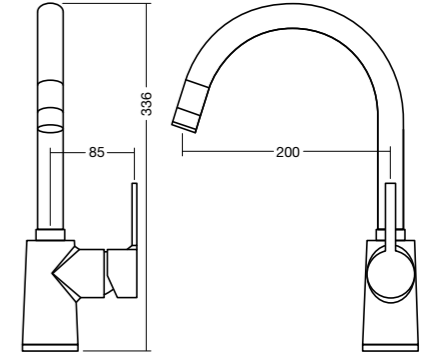

**Thin Touch
Vessel Basin**
500mm X 400mm
No Overflow
NTH: 13600.10

**Heron
Close Coupled
Round Toilet Pan**
Wels 4 Star, 4.5/3 ltrs/flush
Average Flush 3.5ltrs
**P Trap: 20620.10
S Trap: 20621.10**

**Thin Touch
Vessel Basin**
500 X 450mm
Overflow
1TH: 13603.10

Top Inlet: 24032.10
Bottom Inlet: 24034.10

Urinal Flushing Valve: 70470.00

White Square Vessel Basin

400mm X 400mm
No overflow

NTH: 27703.10

Simplicity Basin Mixer Chrome

Wels 4 Star, 7.5 ltrs/min

31251.02

Simplicity Diverter Mixer

31280.02

**Simplicity
Bath Spout**
74027.02

**Celia
Goose Neck
Swivel Spout**
Wels 4 Star, 7.5ltrs/min
32145.02

**Moments
Swiveling Bath Spout**
70202.02

**Celia
Kitchen Mixer
with Swivel Spout**
Pull Out Spray
Wels 4 Star, 7.5 ltrs/min
32147.02

**Alpha
Bath Spout**
70304.02

**Solo
Kitchen Mixer**
Swivel Spout
Wels 4 Star, 7.5 ltrs/min
33133.02