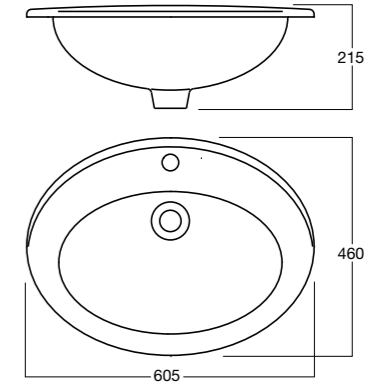

**Tonic
CC Toilet Suite**
Wels 4 Star, 4.5/3 ltrs/flush
Average Flush 3.50ltrs
S Trap: 160mm
P Trap: 180mm
13076.10

**Heron
Inset Basin**
605mm x 450mm
No Overflow
1TH: 13629.10

**Eco
CC BTW Toilet Suite**
Wels 4 Star, 4.5/3 ltrs/flush
Average Flush 3.5 ltrs
S Trap: 140-270mm
P Trap: 190mm
**Bottom Inlet: 12760.10
Top Inlet: 12761.10**

**Thin Touch
Vessel Basin**
500mm X 400mm
No Overflow
NTH: 13600.10

**Heron
Close Coupled
Round Toilet Pan**
Wels 4 Star, 4.5/3 ltrs/flush
Average Flush 3.5ltrs
**P Trap: 20620.10
S Trap: 20621.10**

**Thin Touch
Vessel Basin**
500 X 450mm
Overflow
1TH: 13603.10

**Heron
Semi Recessed Basin**
500mm x 443mm
Overflow
1TH: 10423.10

**Thin Touch
Undermount Basin**
500mm X 380mm
Overflow
NTH: 13606.10

White Round Vessel Basin

400mm
No overflow

NTH: 27700.10

Contour Urinal

Top Inlet: 24032.10
Bottom Inlet: 24034.10

Urinal Flushing Valve: 70470.00

White Square Vessel Basin

400mm X 400mm
No overflow

NTH: 27703.10

Simplicity Basin Mixer Chrome

Wels 4 Star, 7.5 ltrs/min

31251.02