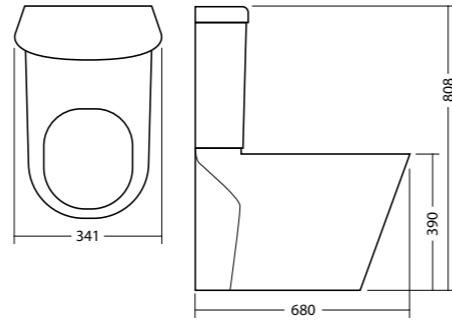

**Tonic
CC Toilet Suite**
Wels 4 Star, 4.5/3 ltrs/flush
Average Flush 3.50ltrs
S Trap: 160mm
P Trap: 180mm
13076.10

**Heron
Inset Basin**
605mm x 450mm
No Overflow
1TH: 13629.10

**Eco
CC BTW Toilet Suite**
Wels 4 Star, 4.5/3 ltrs/flush
Average Flush 3.5 ltrs
S Trap: 140-270mm
P Trap: 190mm
**Bottom Inlet: 12760.10
Top Inlet: 12761.10**

**Thin Touch
Vessel Basin**
500mm X 400mm
No Overflow
NTH: 13600.10

**Heron
Close Coupled
Round Toilet Pan**
Wels 4 Star, 4.5/3 ltrs/flush
Average Flush 3.5ltrs
**P Trap: 20620.10
S Trap: 20621.10**

**Thin Touch
Vessel Basin**
500 X 450mm
Overflow
1TH: 13603.10

**Heron
Semi Recessed Basin**
500mm x 443mm
Overflow
1TH: 10423.10

**Thin Touch
Undermount Basin**
500mm X 380mm
Overflow
NTH: 13606.10

White Round Vessel Basin

400mm
No overflow

NTH: 27700.10

Contour Urinal

Top Inlet: 24032.10
Bottom Inlet: 24034.10

Urinal Flushing Valve: 70470.00

White Square Vessel Basin

400mm X 400mm
No overflow

NTH: 27703.10

Simplicity Basin Mixer Chrome

Wels 4 Star, 7.5 ltrs/min

31251.02