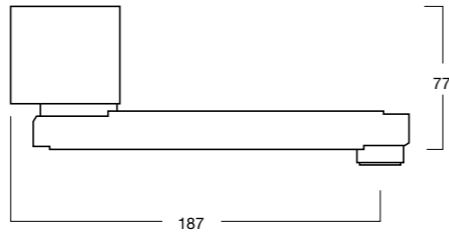

Simplicity Diverter Mixer

31280.02

**Simplicity
Bath Spout**
74027.02

**Celia
Goose Neck
Swivel Spout**
Wels 4 Star, 7.5ltrs/min
32145.02

**Moments
Swiveling Bath Spout**
70202.02

**Celia
Kitchen Mixer
with Swivel Spout**
Pull Out Spray
Wels 4 Star, 7.5 ltrs/min
32147.02