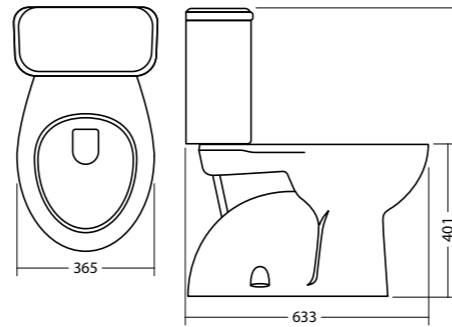

**Tonic
CC Toilet Suite**
Wels 4 Star, 4.5/3 ltrs/flush
Average Flush 3.50ltrs
S Trap: 160mm
P Trap: 180mm
13076.10

**Heron
Inset Basin**
605mm x 450mm
No Overflow
1TH: 13629.10

**Eco
CC BTW Toilet Suite**
Wels 4 Star, 4.5/3 ltrs/flush
Average Flush 3.5 ltrs
S Trap: 140-270mm
P Trap: 190mm
**Bottom Inlet: 12760.10
Top Inlet: 12761.10**

**Thin Touch
Vessel Basin**
500mm X 400mm
No Overflow
NTH: 13600.10

**Heron
Close Coupled
Round Toilet Pan**
Wels 4 Star, 4.5/3 ltrs/flush
Average Flush 3.5ltrs
**P Trap: 20620.10
S Trap: 20621.10**

**Thin Touch
Vessel Basin**
500 X 450mm
Overflow
1TH: 13603.10

**Heron
Semi Recessed Basin**
500mm x 443mm
Overflow
1TH: 10423.10

**Thin Touch
Undermount Basin**
500mm X 380mm
Overflow
NTH: 13606.10

White Round Vessel Basin

400mm
No overflow

NTH: 27700.10

Contour Urinal

Top Inlet: 24032.10
Bottom Inlet: 24034.10

Urinal Flushing Valve: 70470.00

White Square Vessel Basin

400mm X 400mm
No overflow

NTH: 27703.10

Simplicity Basin Mixer Chrome

Wels 4 Star, 7.5 ltrs/min

31251.02