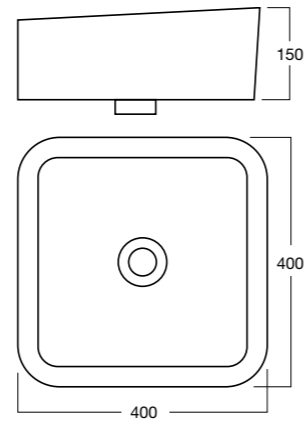

**Tonic
CC Toilet Suite**
Wels 4 Star, 4.5/3 ltrs/flush
Average Flush 3.50ltrs
S Trap: 160mm
P Trap: 180mm
13076.10

**Heron
Inset Basin**
605mm x 450mm
No Overflow
1TH: 13629.10

**Eco
CC BTW Toilet Suite**
Wels 4 Star, 4.5/3 ltrs/flush
Average Flush 3.5 ltrs
S Trap: 140-270mm
P Trap: 190mm
**Bottom Inlet: 12760.10
Top Inlet: 12761.10**

**Thin Touch
Vessel Basin**
500mm X 400mm
No Overflow
NTH: 13600.10

**Heron
Close Coupled
Round Toilet Pan**
Wels 4 Star, 4.5/3 ltrs/flush
Average Flush 3.5ltrs
**P Trap: 20620.10
S Trap: 20621.10**

**Thin Touch
Vessel Basin**
500 X 450mm
Overflow
1TH: 13603.10

**Heron
Semi Recessed Basin**
500mm x 443mm
Overflow
1TH: 10423.10

**Thin Touch
Undermount Basin**
500mm X 380mm
Overflow
NTH: 13606.10

White Round Vessel Basin

400mm
No overflow

NTH: 27700.10

Contour Urinal

Top Inlet: 24032.10
Bottom Inlet: 24034.10

Urinal Flushing Valve: 70470.00

White Square Vessel Basin

400mm X 400mm
No overflow

NTH: 27703.10

Simplicity Basin Mixer Chrome

Wels 4 Star, 7.5 ltrs/min

31251.02