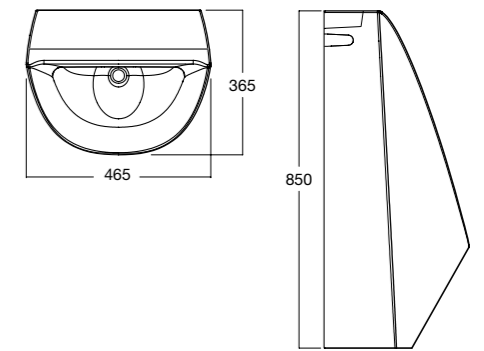

**Tonic
CC Toilet Suite**
Wels 4 Star, 4.5/3 ltrs/flush
Average Flush 3.50ltrs
S Trap: 160mm
P Trap: 180mm
13076.10

**Heron
Inset Basin**
605mm x 450mm
No Overflow
1TH: 13629.10

**Eco
CC BTW Toilet Suite**
Wels 4 Star, 4.5/3 ltrs/flush
Average Flush 3.5 ltrs
S Trap: 140-270mm
P Trap: 190mm
**Bottom Inlet: 12760.10
Top Inlet: 12761.10**

**Thin Touch
Vessel Basin**
500mm X 400mm
No Overflow
NTH: 13600.10

**Heron
Close Coupled
Round Toilet Pan**
Wels 4 Star, 4.5/3 ltrs/flush
Average Flush 3.5ltrs
**P Trap: 20620.10
S Trap: 20621.10**

**Thin Touch
Vessel Basin**
500 X 450mm
Overflow
1TH: 13603.10

**Heron
Semi Recessed Basin**
500mm x 443mm
Overflow
1TH: 10423.10

**Thin Touch
Undermount Basin**
500mm X 380mm
Overflow
NTH: 13606.10

White Round Vessel Basin

400mm
No overflow

NTH: 27700.10

Contour Urinal

Top Inlet: 24032.10
Bottom Inlet: 24034.10

Urinal Flushing Valve: 70470.00

White Square Vessel Basin

400mm X 400mm
No overflow

NTH: 27703.10

Simplicity Basin Mixer Chrome

Wels 4 Star, 7.5 ltrs/min

31251.02