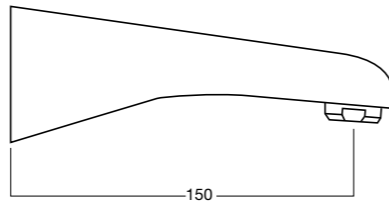

**Solo
Kitchen Mixer**
Swivel Spout
Wels 4 Star, 7.5 ltrs/min
33133.02