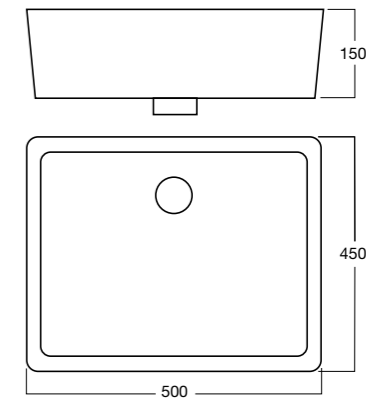

**Tonic
CC Toilet Suite**
Wels 4 Star, 4.5/3 ltrs/flush
Average Flush 3.50ltrs
S Trap: 160mm
P Trap: 180mm
13076.10

**Heron
Inset Basin**
605mm x 450mm
No Overflow
1TH: 13629.10

**Eco
CC BTW Toilet Suite**
Wels 4 Star, 4.5/3 ltrs/flush
Average Flush 3.5 ltrs
S Trap: 140-270mm
P Trap: 190mm
**Bottom Inlet: 12760.10
Top Inlet: 12761.10**

**Thin Touch
Vessel Basin**
500mm X 400mm
No Overflow
NTH: 13600.10

**Heron
Close Coupled
Round Toilet Pan**
Wels 4 Star, 4.5/3 ltrs/flush
Average Flush 3.5ltrs
**P Trap: 20620.10
S Trap: 20621.10**

**Thin Touch
Vessel Basin**
500 X 450mm
Overflow
1TH: 13603.10

**Heron
Semi Recessed Basin**
500mm x 443mm
Overflow
1TH: 10423.10

**Thin Touch
Undermount Basin**
500mm X 380mm
Overflow
NTH: 13606.10

White Round Vessel Basin

400mm
No overflow

NTH: 27700.10

Contour Urinal

Top Inlet: 24032.10
Bottom Inlet: 24034.10

Urinal Flushing Valve: 70470.00

White Square Vessel Basin

400mm X 400mm
No overflow

NTH: 27703.10

Simplicity Basin Mixer Chrome

Wels 4 Star, 7.5 ltrs/min

31251.02