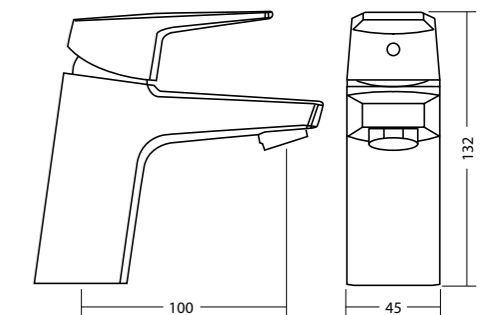

**Tonic
CC Toilet Suite**
Wels 4 Star, 4.5/3 ltrs/flush
Average Flush 3.50ltrs
S Trap: 160mm
P Trap: 180mm
13076.10

**Heron
Inset Basin**
605mm x 450mm
No Overflow
1TH: 13629.10

**Eco
CC BTW Toilet Suite**
Wels 4 Star, 4.5/3 ltrs/flush
Average Flush 3.5 ltrs
S Trap: 140-270mm
P Trap: 190mm
**Bottom Inlet: 12760.10
Top Inlet: 12761.10**

**Heron
Semi Recessed Basin**
500mm x 443mm
Overflow
1TH: 10423.10

**Thin Touch
Undermount Basin**
500mm X 380mm
Overflow
NTH: 13606.10

White Round Vessel Basin

400mm
No overflow

NTH: 27700.10

Contour Urinal

Top Inlet: 24032.10
Bottom Inlet: 24034.10

Urinal Flushing Valve: 70470.00

White Square Vessel Basin

400mm X 400mm
No overflow

NTH: 27703.10

Simplicity Basin Mixer Chrome

Wels 4 Star, 7.5 ltrs/min

31251.02