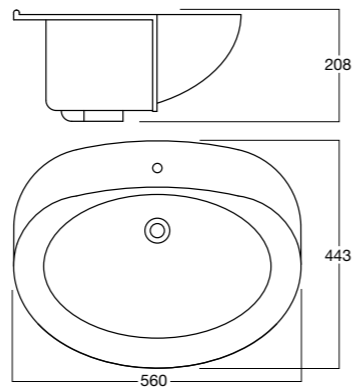

**Tonic
CC Toilet Suite**
Wels 4 Star, 4.5/3 ltrs/flush
Average Flush 3.50ltrs
S Trap: 160mm
P Trap: 180mm
13076.10

**Heron
Inset Basin**
605mm x 450mm
No Overflow
1TH: 13629.10

**Eco
CC BTW Toilet Suite**
Wels 4 Star, 4.5/3 ltrs/flush
Average Flush 3.5 ltrs
S Trap: 140-270mm
P Trap: 190mm
**Bottom Inlet: 12760.10
Top Inlet: 12761.10**

**Thin Touch
Vessel Basin**
500mm X 400mm
No Overflow
NTH: 13600.10

**Heron
Close Coupled
Round Toilet Pan**
Wels 4 Star, 4.5/3 ltrs/flush
Average Flush 3.5ltrs
**P Trap: 20620.10
S Trap: 20621.10**

**Thin Touch
Vessel Basin**
500 X 450mm
Overflow
1TH: 13603.10

**Heron
Semi Recessed Basin**
500mm x 443mm
Overflow
1TH: 10423.10

**Thin Touch
Undermount Basin**
500mm X 380mm
Overflow
NTH: 13606.10

White Round Vessel Basin

400mm
No overflow

NTH: 27700.10

Contour Urinal

Top Inlet: 24032.10
Bottom Inlet: 24034.10

Urinal Flushing Valve: 70470.00

White Square Vessel Basin

400mm X 400mm
No overflow

NTH: 27703.10

Simplicity Basin Mixer Chrome

Wels 4 Star, 7.5 ltrs/min

31251.02