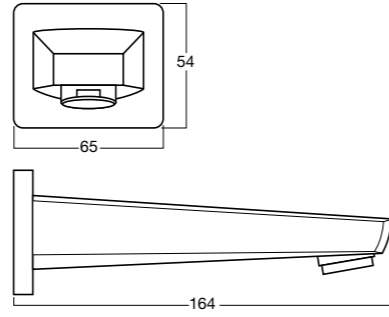

**Celia
Goose Neck
Swivel Spout**
Wels 4 Star, 7.5ltrs/min
32145.02