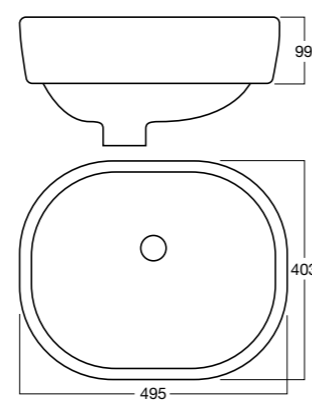

**Heron
Semi Recessed Basin**
500mm x 443mm
Overflow
1TH: 10423.10

**Thin Touch
Undermount Basin**
500mm X 380mm
Overflow
NTH: 13606.10

White Round Vessel Basin

400mm
No overflow

NTH: 27700.10

Contour Urinal

Top Inlet: 24032.10
Bottom Inlet: 24034.10

Urinal Flushing Valve: 70470.00

White Square Vessel Basin

400mm X 400mm
No overflow

NTH: 27703.10

Simplicity Basin Mixer Chrome

Wels 4 Star, 7.5 ltrs/min

31251.02

White Semi Recessed Basin

450mm
Overflow

1TH: 27712.10

Simplicity Shower Mixer Chrome

31270.02

Active Vessel Basin

500mm X 400mm

NTH: 12962.10

Simplicity Diverter Mixer

31280.02

**Simplicity
Bath Spout**
74027.02

**Celia
Goose Neck
Swivel Spout**
Wels 4 Star, 7.5ltrs/min
32145.02

**Moments
Swiveling Bath Spout**
70202.02

**Celia
Kitchen Mixer
with Swivel Spout**
Pull Out Spray
Wels 4 Star, 7.5 ltrs/min
32147.02