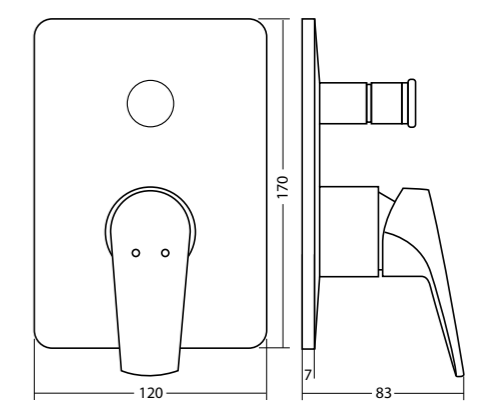

Simplicity Diverter Mixer

31280.02