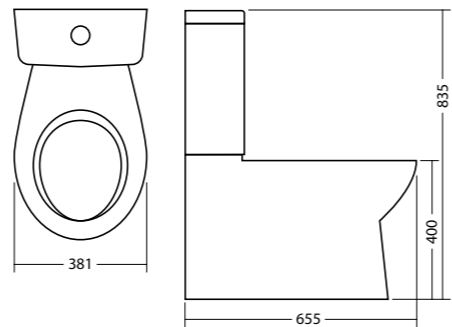

**Tonic
CC Toilet Suite**
Wels 4 Star, 4.5/3 ltrs/flush
Average Flush 3.50ltrs
S Trap: 160mm
P Trap: 180mm
13076.10

**Heron
Inset Basin**
605mm x 450mm
No Overflow
1TH: 13629.10

**Eco
CC BTW Toilet Suite**
Wels 4 Star, 4.5/3 ltrs/flush
Average Flush 3.5 ltrs
S Trap: 140-270mm
P Trap: 190mm
**Bottom Inlet: 12760.10
Top Inlet: 12761.10**

**Thin Touch
Vessel Basin**
500mm X 400mm
No Overflow
NTH: 13600.10

**Heron
Close Coupled
Round Toilet Pan**
Wels 4 Star, 4.5/3 ltrs/flush
Average Flush 3.5ltrs
**P Trap: 20620.10
S Trap: 20621.10**

**Thin Touch
Vessel Basin**
500 X 450mm
Overflow
1TH: 13603.10

**Heron
Semi Recessed Basin**
500mm x 443mm
Overflow
1TH: 10423.10

**Thin Touch
Undermount Basin**
500mm X 380mm
Overflow
NTH: 13606.10

White Round Vessel Basin

400mm
No overflow

NTH: 27700.10

Contour Urinal

Top Inlet: 24032.10
Bottom Inlet: 24034.10

Urinal Flushing Valve: 70470.00

White Square Vessel Basin

400mm X 400mm
No overflow

NTH: 27703.10

Simplicity Basin Mixer Chrome

Wels 4 Star, 7.5 ltrs/min

31251.02