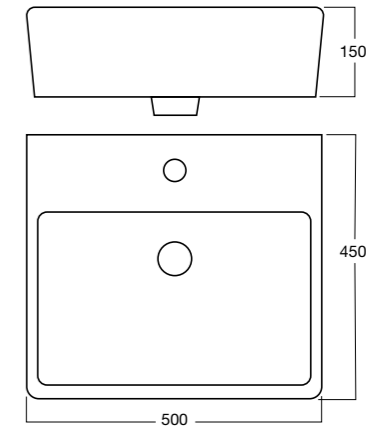

**Tonic
CC Toilet Suite**
Wels 4 Star, 4.5/3 ltrs/flush
Average Flush 3.50ltrs
S Trap: 160mm
P Trap: 180mm
13076.10

**Heron
Inset Basin**
605mm x 450mm
No Overflow
1TH: 13629.10

**Eco
CC BTW Toilet Suite**
Wels 4 Star, 4.5/3 ltrs/flush
Average Flush 3.5 ltrs
S Trap: 140-270mm
P Trap: 190mm
**Bottom Inlet: 12760.10
Top Inlet: 12761.10**

**Thin Touch
Vessel Basin**
500mm X 400mm
No Overflow
NTH: 13600.10

**Heron
Close Coupled
Round Toilet Pan**
Wels 4 Star, 4.5/3 ltrs/flush
Average Flush 3.5ltrs
**P Trap: 20620.10
S Trap: 20621.10**

**Thin Touch
Vessel Basin**
500 X 450mm
Overflow
1TH: 13603.10

**Heron
Semi Recessed Basin**
500mm x 443mm
Overflow
1TH: 10423.10

**Thin Touch
Undermount Basin**
500mm X 380mm
Overflow
NTH: 13606.10

White Round Vessel Basin

400mm
No overflow

NTH: 27700.10

Contour Urinal

Top Inlet: 24032.10
Bottom Inlet: 24034.10

Urinal Flushing Valve: 70470.00

White Square Vessel Basin

400mm X 400mm
No overflow

NTH: 27703.10

Simplicity Basin Mixer Chrome

Wels 4 Star, 7.5 ltrs/min

31251.02