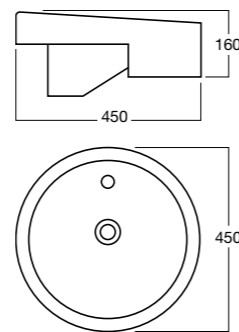

White Semi Recessed Basin

450mm
Overflow

1TH: 27712.10