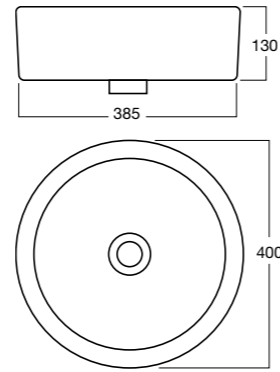

**Tonic
CC Toilet Suite**
Wels 4 Star, 4.5/3 ltrs/flush
Average Flush 3.50ltrs
S Trap: 160mm
P Trap: 180mm
13076.10

**Heron
Inset Basin**
605mm x 450mm
No Overflow
1TH: 13629.10

**Eco
CC BTW Toilet Suite**
Wels 4 Star, 4.5/3 ltrs/flush
Average Flush 3.5 ltrs
S Trap: 140-270mm
P Trap: 190mm
**Bottom Inlet: 12760.10
Top Inlet: 12761.10**

**Thin Touch
Vessel Basin**
500mm X 400mm
No Overflow
NTH: 13600.10

**Heron
Close Coupled
Round Toilet Pan**
Wels 4 Star, 4.5/3 ltrs/flush
Average Flush 3.5ltrs
**P Trap: 20620.10
S Trap: 20621.10**

**Thin Touch
Vessel Basin**
500 X 450mm
Overflow
1TH: 13603.10

**Heron
Semi Recessed Basin**
500mm x 443mm
Overflow
1TH: 10423.10

**Thin Touch
Undermount Basin**
500mm X 380mm
Overflow
NTH: 13606.10

White Round Vessel Basin

400mm
No overflow

NTH: 27700.10

Contour Urinal

Top Inlet: 24032.10
Bottom Inlet: 24034.10

Urinal Flushing Valve: 70470.00

White Square Vessel Basin

400mm X 400mm
No overflow

NTH: 27703.10

Simplicity Basin Mixer Chrome

Wels 4 Star, 7.5 ltrs/min

31251.02