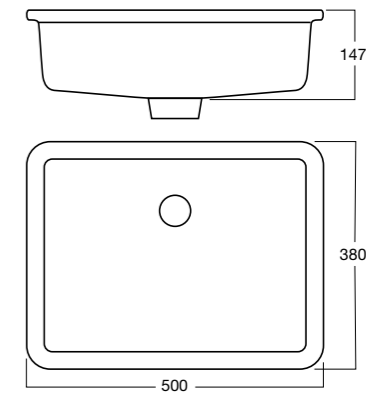

**Tonic
CC Toilet Suite**
Wels 4 Star, 4.5/3 ltrs/flush
Average Flush 3.50ltrs
S Trap: 160mm
P Trap: 180mm
13076.10

**Heron
Inset Basin**
605mm x 450mm
No Overflow
1TH: 13629.10

**Eco
CC BTW Toilet Suite**
Wels 4 Star, 4.5/3 ltrs/flush
Average Flush 3.5 ltrs
S Trap: 140-270mm
P Trap: 190mm
**Bottom Inlet: 12760.10
Top Inlet: 12761.10**

**Thin Touch
Vessel Basin**
500mm X 400mm
No Overflow
NTH: 13600.10

**Heron
Close Coupled
Round Toilet Pan**
Wels 4 Star, 4.5/3 ltrs/flush
Average Flush 3.5ltrs
**P Trap: 20620.10
S Trap: 20621.10**

**Thin Touch
Vessel Basin**
500 X 450mm
Overflow
1TH: 13603.10

**Heron
Semi Recessed Basin**
500mm x 443mm
Overflow
1TH: 10423.10

**Thin Touch
Undermount Basin**
500mm X 380mm
Overflow
NTH: 13606.10

White Round Vessel Basin

400mm
No overflow

NTH: 27700.10

Contour Urinal

Top Inlet: 24032.10
Bottom Inlet: 24034.10

Urinal Flushing Valve: 70470.00

White Square Vessel Basin

400mm X 400mm
No overflow

NTH: 27703.10

Simplicity Basin Mixer Chrome

Wels 4 Star, 7.5 ltrs/min

31251.02