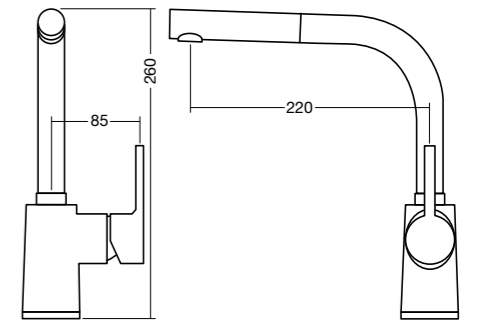

**Tonic
CC Toilet Suite**
Wels 4 Star, 4.5/3 ltrs/flush
Average Flush 3.50ltrs
S Trap: 160mm
P Trap: 180mm
13076.10

**Heron
Inset Basin**
605mm x 450mm
No Overflow
1TH: 13629.10

**Eco
CC BTW Toilet Suite**
Wels 4 Star, 4.5/3 ltrs/flush
Average Flush 3.5 ltrs
S Trap: 140-270mm
P Trap: 190mm
**Bottom Inlet: 12760.10
Top Inlet: 12761.10**

Top Inlet: 24032.10
Bottom Inlet: 24034.10

Urinal Flushing Valve: 70470.00

White Square Vessel Basin

400mm X 400mm
No overflow

NTH: 27703.10

Simplicity Basin Mixer Chrome

Wels 4 Star, 7.5 ltrs/min

31251.02

Simplicity Diverter Mixer

31280.02

**Simplicity
Bath Spout**
74027.02

**Celia
Goose Neck
Swivel Spout**
Wels 4 Star, 7.5ltrs/min
32145.02

**Moments
Swiveling Bath Spout**
70202.02

**Celia
Kitchen Mixer
with Swivel Spout**
Pull Out Spray
Wels 4 Star, 7.5 ltrs/min
32147.02

**Alpha
Bath Spout**
70304.02

**Solo
Kitchen Mixer**
Swivel Spout
Wels 4 Star, 7.5 ltrs/min
33133.02