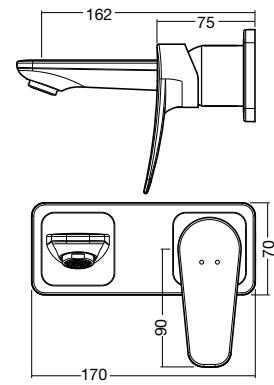

Milano

**Milano Basin Mixer**  
Wels 4 Star, 7.5 ltrs/min  
**33551.02**

**Milano Diverter Mixer**  
**33580.02**

**Milano Extended Height Basin Mixer**  
Wels 4 Star, 7.5 ltrs/min  
**33552.02**

**Milano Bath Column with Hand Shower**  
Wels 3 Star / 9ltrs/min  
hand shower only  
**33585.02**

**Milano Wall Mounted Basin Mixer**  
Wels 4 Star, 7.5 ltrs/min  
**33558.02**

**Milano Bath Spout**  
Wall Mount - Female  
162mm  
**74031.02**

**Milano Shower Mixer**  
**33570.02**