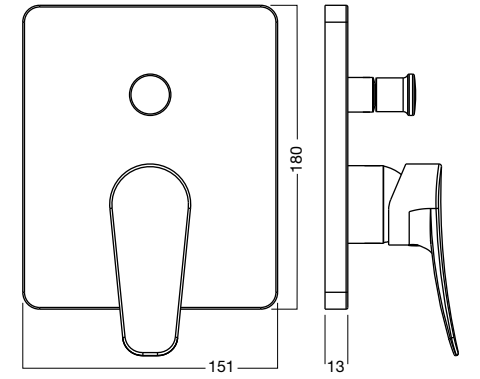

Milano

**Milano Basin Mixer**  
Wels 4 Star, 7.5 ltrs/min  
**33551.02**

**Milano Diverter Mixer**  
**33580.02**

**Milano Extended Height Basin Mixer**  
Wels 4 Star, 7.5 ltrs/min  
**33552.02**

**Milano Bath Column with Hand Shower**  
Wels 3 Star / 9ltrs/min  
hand shower only  
**33585.02**

**Milano Wall Mounted Basin Mixer**  
Wels 4 Star, 7.5 ltrs/min  
**33558.02**

**Milano Bath Spout**  
Wall Mount - Female  
162mm  
**74031.02**

**Milano Shower Mixer**  
**33570.02**