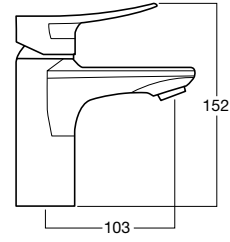

Milano

**Milano Basin Mixer**  
Wels 4 Star, 7.5 ltrs/min  
**33551.02**

**Milano Diverter Mixer**  
**33580.02**

**Milano Extended Height Basin Mixer**  
Wels 4 Star, 7.5 ltrs/min  
**33552.02**

**Milano Bath Column with Hand Shower**  
Wels 3 Star / 9ltrs/min  
hand shower only  
**33585.02**

**Milano Wall Mounted Basin Mixer**  
Wels 4 Star, 7.5 ltrs/min  
**33558.02**

**Milano Bath Spout**  
Wall Mount - Female  
162mm  
**74031.02**

**Milano Shower Mixer**  
**33570.02**