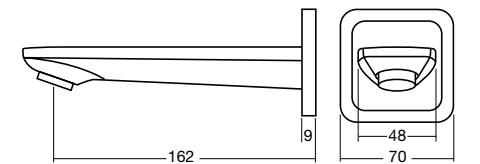

Milano

**Milano Basin Mixer**  
Wels 4 Star, 7.5 ltrs/min  
**33551.02**

**Milano Diverter Mixer**  
**33580.02**

**Milano Extended Height Basin Mixer**  
Wels 4 Star, 7.5 ltrs/min  
**33552.02**

**Milano Bath Column with Hand Shower**  
Wels 3 Star / 9ltrs/min  
hand shower only  
**33585.02**

**Milano Wall Mounted Basin Mixer**  
Wels 4 Star, 7.5 ltrs/min  
**33558.02**

**Milano Bath Spout**  
Wall Mount - Female  
162mm  
**74031.02**

**Milano Shower Mixer**  
**33570.02**