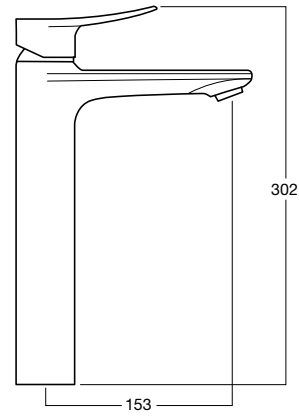

Milano

**Milano Basin Mixer**  
Wels 4 Star, 7.5 ltrs/min  
**33551.02**

**Milano Diverter Mixer**  
**33580.02**

**Milano Extended Height Basin Mixer**  
Wels 4 Star, 7.5 ltrs/min  
**33552.02**

**Milano Bath Column with Hand Shower**  
Wels 3 Star / 9ltrs/min  
hand shower only  
**33585.02**

**Milano Wall Mounted Basin Mixer**  
Wels 4 Star, 7.5 ltrs/min  
**33558.02**

**Milano Bath Spout**  
Wall Mount - Female  
162mm  
**74031.02**

**Milano Shower Mixer**  
**33570.02**