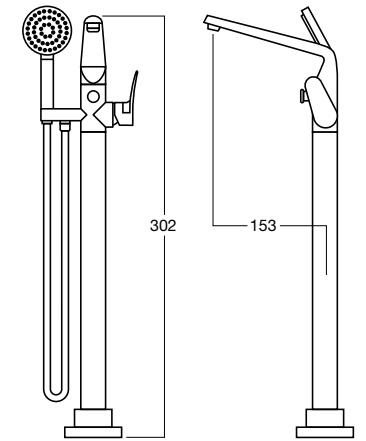

Milano

**Milano Basin Mixer**  
Wels 4 Star, 7.5 ltrs/min  
**33551.02**

**Milano Diverter Mixer**  
**33580.02**

**Milano Extended Height Basin Mixer**  
Wels 4 Star, 7.5 ltrs/min  
**33552.02**

**Milano Bath Column with Hand Shower**  
Wels 3 Star / 9ltrs/min  
hand shower only  
**33585.02**

**Milano Wall Mounted Basin Mixer**  
Wels 4 Star, 7.5 ltrs/min  
**33558.02**

**Milano Bath Spout**  
Wall Mount - Female  
162mm  
**74031.02**

**Milano Shower Mixer**  
**33570.02**