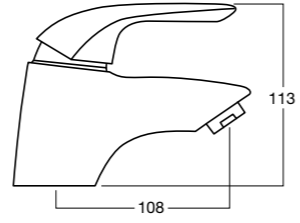

## Collection

Gives an air of balance and harmony, Laska Neu's modern silhouette is pitched for comfortable use without compromising the clarity of its form.

Laska Neu

**Laska Neu Basin Mixer**  
Wels 4 Star, 7.5 ltrs/min  
**34351.02**