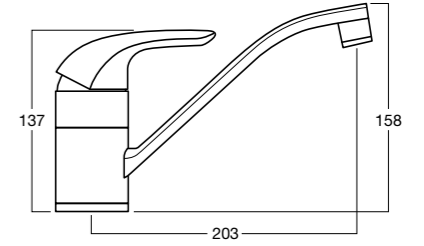

Laska Neu Tubular Kitchen Mixer
Swivel Spout
Main Pressure, Turbular Spout
Wels 4 Star, 7.5ltrs/min
34330.02

Laska Neu Shower Mixer
34370.02