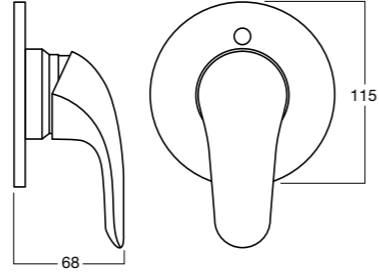

## Collection

Gives an air of balance and harmony, Laska Neu's modern silhouette is pitched for comfortable use without compromising the clarity of its form.

Laska Neu

**Laska Neu Basin Mixer**  
Wels 4 Star, 7.5 ltrs/min  
**34351.02**

**Laska Neu Tubular Kitchen Mixer**  
Swivel Spout  
Main Pressure, Turbular Spout  
Wels 4 Star, 7.5ltrs/min  
**34330.02**

**Laska Neu Shower Mixer**  
**34370.02**

**Laska Neu Cast Kitchen Mixer**  
Swivel Spout  
Wels 4 Star, 705ltrs/min  
**34331.02**