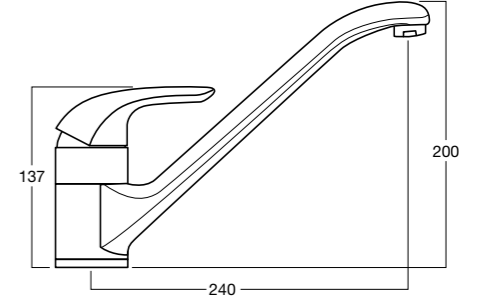

Laska Neu Basin Mixer
Wels 4 Star, 7.5 ltrs/min
34351.02

Laska Neu Shower Mixer
34370.02

Laska Neu Diverter Mixer
34380.02