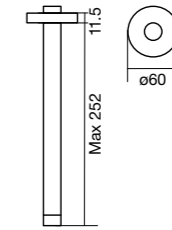

Wels 3 Star, 9ltrs/min

**44360.02**

**EasySET  
Rain Headshower  
Round - 250 mm**

Wels 3 Star, 9ltrs/min

**44362.02**

**EasySET  
Rain-Click 3 Hand  
Shower - 130 mm**

Wels 3 Star, 9ltrs/min

**44368.02**

**EasySET  
Wall Outlet with Holder  
Square Male Connection  
15mm**

**44356.02**

**EasySET  
Wall Outlet with Holder  
Round Male Connection  
15mm**

**44358.02**

**EasySET  
Wall Outlet Square  
Male Connection 15mm**

**44350.02**

**EasySET  
Wall Outlet Round  
Male Connection 15mm**

**44352.02**

**EasySET  
Moon Shadow 400  
Shower Kit With Rail**

**44370.02**

**EasySET  
Ceiling Shower Arm  
252mm**

**44376.02**

**EasySET  
Wall Shower Arm  
300mm**

**44378.02**

**EasySET  
Hose 1.5m**

**44372.02**