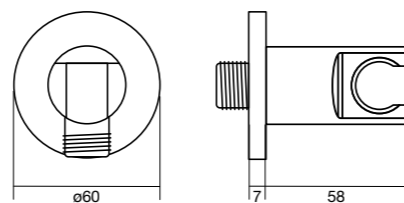

**EasySET  
for Hand Piece/Slide  
Shower**  
44290.02

**EasySET  
for Shower Head**  
44291.02

**EasySET  
for Body Jet**  
44292.02

**EasySET  
for PreSET**  
44293.02

**EasySET  
Body Jet**  
44295.02

**EasySET  
Rain Headshower  
Square - 250 mm**

Wels 3 Star, 9ltrs/min

**44360.02**

**EasySET  
Rain Headshower  
Round - 250 mm**

Wels 3 Star, 9ltrs/min

**44362.02**

**EasySET  
Rain-Click 3 Hand  
Shower - 130 mm**

Wels 3 Star, 9ltrs/min

**44368.02**

**EasySET  
Wall Outlet with Holder  
Square Male Connection  
15mm**

**44356.02**

**EasySET  
Wall Outlet with Holder  
Round Male Connection  
15mm**

**44358.02**

**EasySET  
Wall Outlet Square  
Male Connection 15mm**