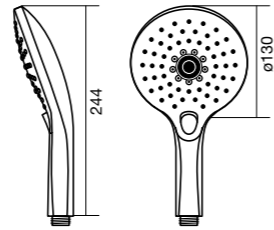

**EasySET  
for Hand Piece/Slide  
Shower**  
44290.02

**EasySET  
for Shower Head**  
44291.02

**EasySET  
for Body Jet**  
44292.02

**EasySET  
for PreSET**  
44293.02

**EasySET  
Body Jet**  
44295.02

**EasySET  
Rain Headshower  
Square - 250 mm**

Wels 3 Star, 9ltrs/min

**44360.02**

**EasySET  
Rain Headshower  
Round - 250 mm**

Wels 3 Star, 9ltrs/min

**44362.02**

**EasySET  
Rain-Click 3 Hand  
Shower - 130 mm**

Wels 3 Star, 9ltrs/min

**44368.02**

**EasySET  
Wall Outlet with Holder  
Square Male Connection  
15mm**

**44356.02**

**EasySET  
Wall Outlet with Holder  
Round Male Connection  
15mm**

**44358.02**

**EasySET  
Wall Outlet Square  
Male Connection 15mm**

**44350.02**

**EasySET  
Wall Outlet Round  
Male Connection 15mm**

**44352.02**

**EasySET  
Moon Shadow 400  
Shower Kit With Rail**

**44370.02**

**EasySET  
Ceiling Shower Arm  
252mm**

**44376.02**

**EasySET  
Wall Shower Arm  
300mm**