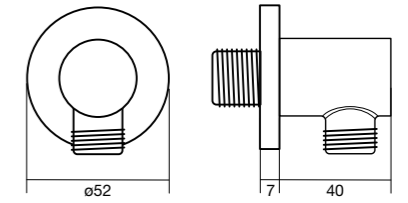

Wels 3 Star, 9ltrs/min

**44360.02**

**EasySET  
Rain Headshower  
Round - 250 mm**

Wels 3 Star, 9ltrs/min

**44362.02**

**EasySET  
Rain-Click 3 Hand  
Shower - 130 mm**

Wels 3 Star, 9ltrs/min

**44368.02**

**EasySET  
Wall Outlet with Holder  
Square Male Connection  
15mm**

**44356.02**

**EasySET  
Wall Outlet with Holder  
Round Male Connection  
15mm**

**44358.02**

**EasySET  
Wall Outlet Square  
Male Connection 15mm**

**44350.02**

**EasySET  
Wall Outlet Round  
Male Connection 15mm**

**44352.02**

**EasySET  
Moon Shadow 400  
Shower Kit With Rail**

**44370.02**

**EasySET  
Ceiling Shower Arm  
252mm**

**44376.02**

**EasySET  
Wall Shower Arm  
300mm**