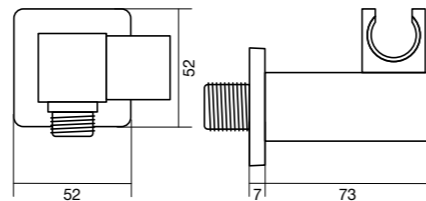

**EasySET  
for Hand Piece/Slide  
Shower**  
44290.02

**EasySET  
for Shower Head**  
44291.02

**EasySET  
for Body Jet**  
44292.02

**EasySET  
for PreSET**  
44293.02

**EasySET  
Body Jet**  
44295.02

**EasySET  
Rain Headshower  
Square - 250 mm**

Wels 3 Star, 9ltrs/min

**44360.02**

**EasySET  
Rain Headshower  
Round - 250 mm**

Wels 3 Star, 9ltrs/min

**44362.02**

**EasySET  
Rain-Click 3 Hand  
Shower - 130 mm**

Wels 3 Star, 9ltrs/min

**44368.02**

**EasySET  
Wall Outlet with Holder  
Square Male Connection  
15mm**

**44356.02**

**EasySET  
Wall Outlet with Holder  
Round Male Connection  
15mm**

**44358.02**

**EasySET  
Wall Outlet Square  
Male Connection 15mm**