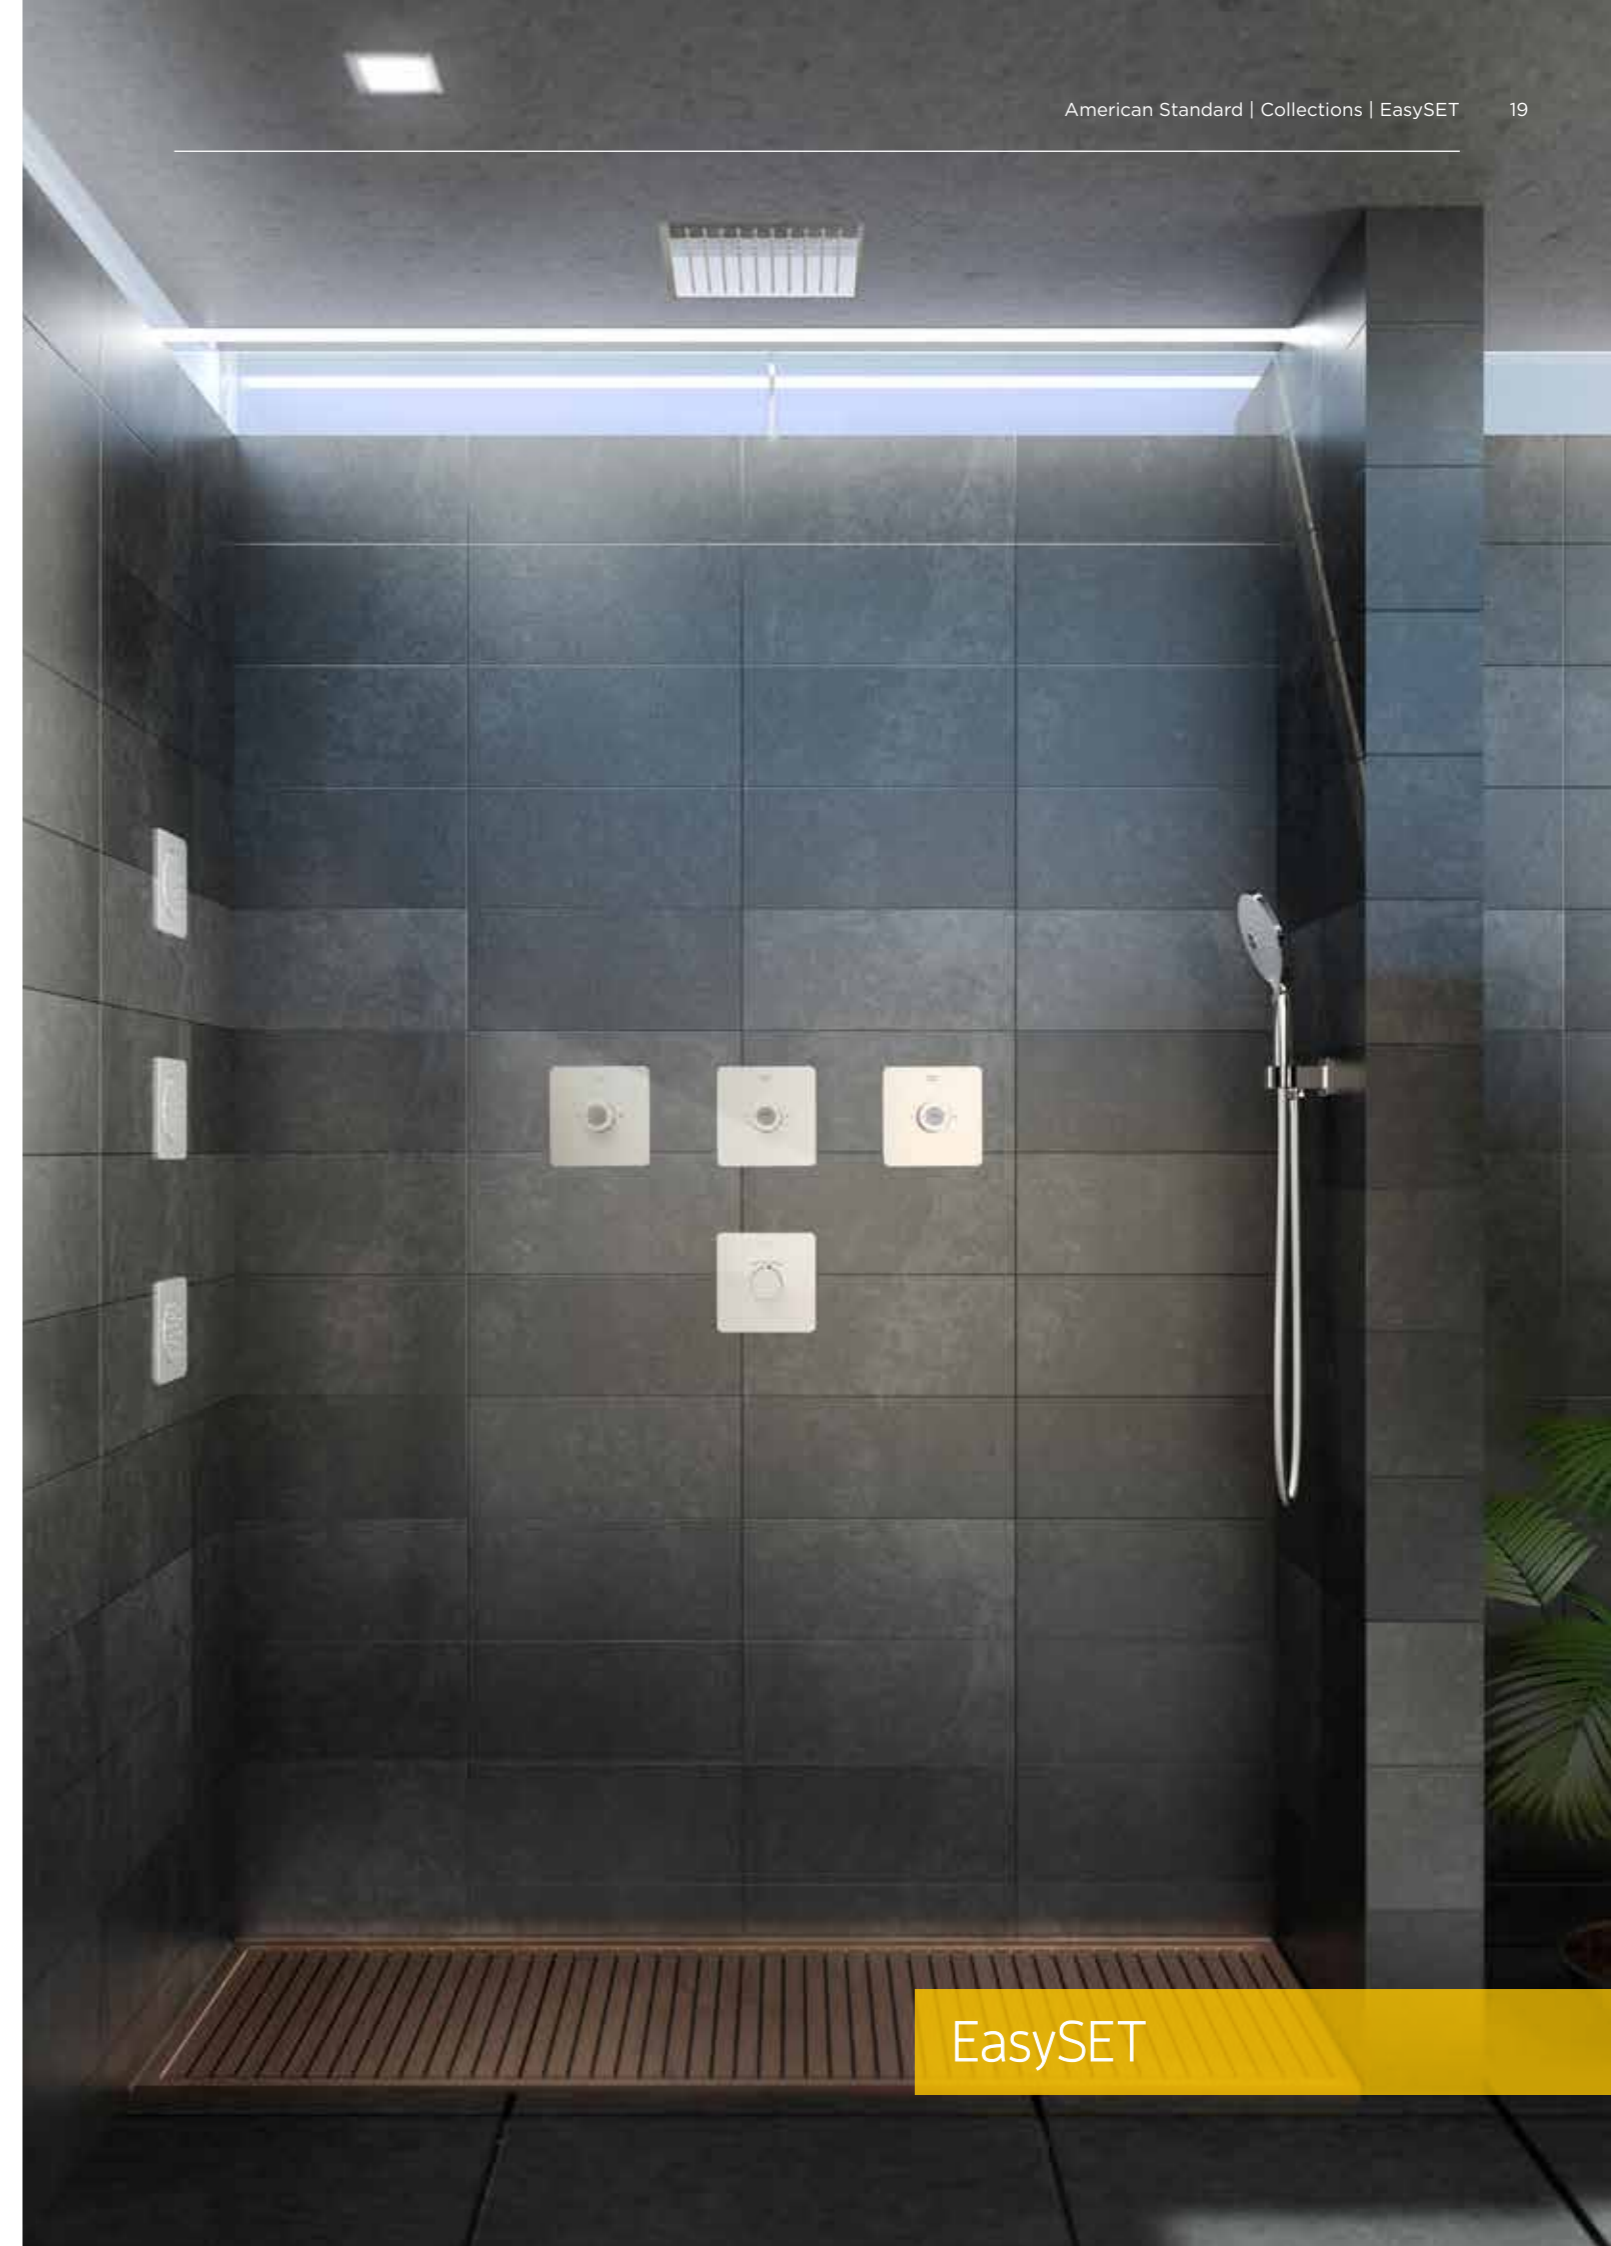

## Collection

EasySET is designed to elevate your shower experience to a brand new level of enjoyment and convenience. By integrating ergonomic designs and smart engineering, a comfortable and relaxing shower is now an everyday experience with just a convenient push of a button.

Customize your perfect shower by simply pre-setting your preferred water source, temperature and volume of water and enjoy the same shower experience each time.

EasySET

**EasySET  
Thermostatic Mixer**  
44294.02

Wels 3 Star, 9ltrs/min

**44360.02**

**EasySET  
Rain Headshower  
Round - 250 mm**

Wels 3 Star, 9ltrs/min

**44362.02**

**EasySET  
Rain-Click 3 Hand  
Shower - 130 mm**

Wels 3 Star, 9ltrs/min

**44368.02**