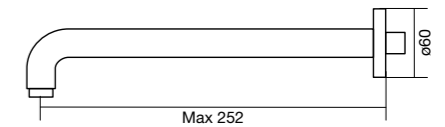

**EasySET
Wall Shower Arm
300mm**

44378.02