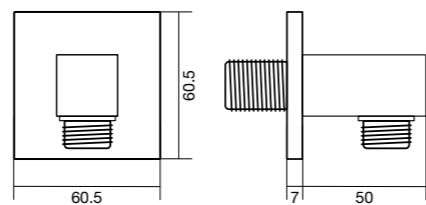

Wels 3 Star, 9ltrs/min

**44360.02**

**EasySET  
Rain Headshower  
Round - 250 mm**

Wels 3 Star, 9ltrs/min

**44362.02**

**EasySET  
Rain-Click 3 Hand  
Shower - 130 mm**

Wels 3 Star, 9ltrs/min

**44368.02**

**EasySET  
Wall Outlet with Holder  
Square Male Connection  
15mm**

**44356.02**

**EasySET  
Wall Outlet with Holder  
Round Male Connection  
15mm**

**44358.02**

**EasySET  
Wall Outlet Square  
Male Connection 15mm**

**44350.02**

**EasySET  
Wall Outlet Round  
Male Connection 15mm**

**44352.02**

**EasySET  
Moon Shadow 400  
Shower Kit With Rail**

**44370.02**

**EasySET  
Ceiling Shower Arm  
252mm**

**44376.02**

**EasySET  
Wall Shower Arm  
300mm**