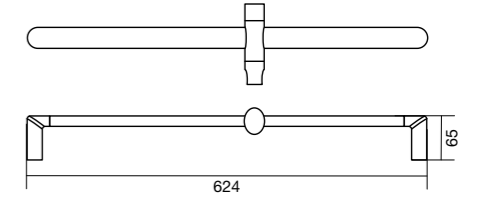

**EasySET  
Wall Outlet with Holder  
Square Male Connection  
15mm**

**44356.02**

**EasySET  
Wall Outlet with Holder  
Round Male Connection  
15mm**

**44358.02**

**EasySET  
Wall Outlet Square  
Male Connection 15mm**

**44350.02**

**EasySET  
Wall Outlet Round  
Male Connection 15mm**

**44352.02**

**EasySET  
Moon Shadow 400  
Shower Kit With Rail**

**44370.02**

**EasySET  
Ceiling Shower Arm  
252mm**

**44376.02**

**EasySET  
Wall Shower Arm  
300mm**