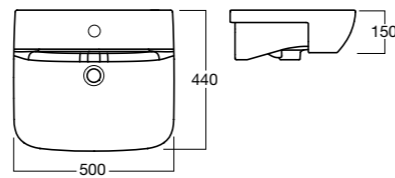

Cygnet

**Cygnet
CC BTW Toilet Pan**

Soft close, quick release seat
Wels 4 Star, 4.5/3ltr/fl
S Trap: 140mm - 270mm
P Trap: 190mm

Top Inlet: 12748.10
Bottom Inlet: 12747.10

**Cygnet
Overheight CC
BTW Toilet Pan**

Soft close seat
Wels 4 Star, 4.5/3ltr/flush
Average flush: 3.5ltrs
S Trap: 140mm - 250mm
P Trap: 190mm

13045.10
Top Inlet: 12981.10
Bottom Inlet 12985.10

**Cygnet
Semi Inset Basin**

500mm X 440mm
Overflow

1TH: 12921.10

**Cygnet
Semi Recessed Basin**

500mm X 440mm
Overflow

1TH: 12920.10

**Cygnet
Wall Basin**

550mm X 460mm
Overflow

1TH: 12917.10
Full Ped: 12914.10

**Cygnet
Vessel Basin**

600mm X 350mm
No Overflow

NTH: 22703.10

**Cygnet
Semi Inset Basin**

554mm X 420mm
No Overflow

NTH: 12916.10