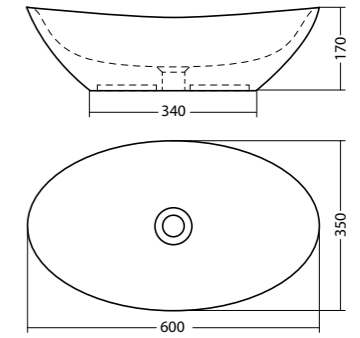

Cygnet

**Cygnet
CC BTW Toilet Pan**

Soft close, quick release seat
Wels 4 Star, 4.5/3ltr/fl
S Trap: 140mm - 270mm
P Trap: 190mm

Top Inlet: 12748.10
Bottom Inlet: 12747.10

**Cygnet
Overheight CC
BTW Toilet Pan**

Soft close seat
Wels 4 Star, 4.5/3ltr/flush
Average flush: 3.5ltrs
S Trap: 140mm - 250mm
P Trap: 190mm

13045.10
Top Inlet: 12981.10
Bottom Inlet 12985.10

**Cygnet
Semi Inset Basin**

500mm X 440mm
Overflow

1TH: 12921.10

**Cygnet
Semi Recessed Basin**

500mm X 440mm
Overflow

1TH: 12920.10

**Cygnet
Wall Basin**

550mm X 460mm
Overflow

1TH: 12917.10
Full Ped: 12914.10

**Cygnet
Vessel Basin**

600mm X 350mm
No Overflow

NTH: 22703.10

**Cygnet
Semi Inset Basin**

554mm X 420mm
No Overflow

NTH: 12916.10