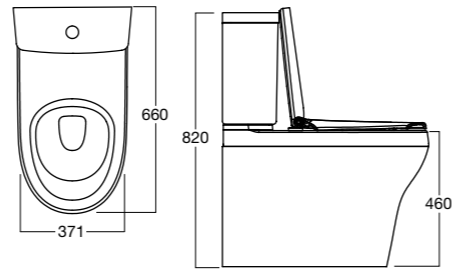

Cygnet

**Cygnet
CC BTW Toilet Pan**

Soft close, quick release seat
Wels 4 Star, 4.5/3ltr/fl
S Trap: 140mm - 270mm
P Trap: 190mm

Top Inlet: 12748.10
Bottom Inlet: 12747.10

**Cygnet
Overheight CC
BTW Toilet Pan**

Soft close seat
Wels 4 Star, 4.5/3ltr/flush
Average flush: 3.5ltrs
S Trap: 140mm - 250mm
P Trap: 190mm

13045.10
Top Inlet: 12981.10
Bottom Inlet 12985.10

**Cygnet
Semi Inset Basin**

500mm X 440mm
Overflow

600mm X 350mm
No Overflow

NTH: 22703.10

**Cygnet
Semi Inset Basin**

554mm X 420mm
No Overflow

NTH: 12916.10