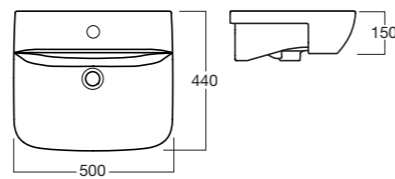

Cygnet

**Cygnet
CC BTW Toilet Pan**

Soft close, quick release seat
Wels 4 Star, 4.5/3ltr/fl
S Trap: 140mm - 270mm
P Trap: 190mm

Top Inlet: 12748.10
Bottom Inlet: 12747.10

**Cygnet
Overheight CC
BTW Toilet Pan**

Soft close seat
Wels 4 Star, 4.5/3ltr/flush
Average flush: 3.5ltrs
S Trap: 140mm - 250mm
P Trap: 190mm

13045.10
Top Inlet: 12981.10
Bottom Inlet 12985.10

**Cygnet
Semi Inset Basin**

500mm X 440mm
Overflow

1TH: 12921.10

**Cygnet
Semi Recessed Basin**

500mm X 440mm
Overflow

1TH: 12920.10

**Cygnet
Wall Basin**

550mm X 460mm
Overflow

1TH: 12917.10
Full Ped: 12914.10

**Cygnet
Vessel Basin**

600mm X 350mm
No Overflow

NTH: 22703.10

**Cygnet
Semi Inset Basin**

554mm X 420mm
No Overflow

NTH: 12916.10