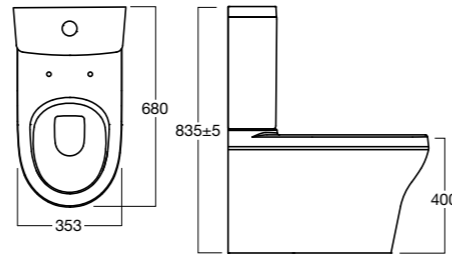

Cygnet

**Cygnet
CC BTW Toilet Pan**

Soft close, quick release seat
Wels 4 Star, 4.5/3ltr/fl
S Trap: 140mm - 270mm
P Trap: 190mm

Top Inlet: 12748.10
Bottom Inlet: 12747.10

**Cygnet
Overheight CC
BTW Toilet Pan**

Soft close seat
Wels 4 Star, 4.5/3ltr/flush
Average flush: 3.5ltrs
S Trap: 140mm - 250mm
P Trap: 190mm

13045.10
Top Inlet: 12981.10
Bottom Inlet 12985.10

**Cygnet
Semi Inset Basin**

500mm X 440mm
Overflow

1TH: 12921.10

**Cygnet
Semi Recessed Basin**

500mm X 440mm
Overflow

1TH: 12920.10

**Cygnet
Wall Basin**

550mm X 460mm
Overflow

1TH: 12917.10
Full Ped: 12914.10

**Cygnet
Vessel Basin**

600mm X 350mm
No Overflow

NTH: 22703.10

**Cygnet
Semi Inset Basin**

554mm X 420mm
No Overflow

NTH: 12916.10