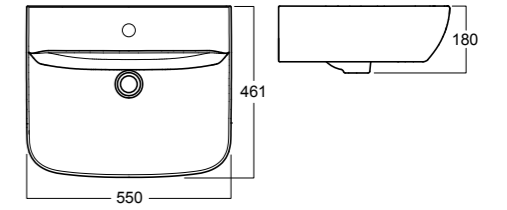

Soft close seat
Wels 4 Star, 4.5/3ltr/flush
Average flush: 3.5ltrs
S Trap: 140mm - 250mm
P Trap: 190mm

13045.10
Top Inlet: 12981.10
Bottom Inlet 12985.10

**Cygnet
Semi Inset Basin**

500mm X 440mm
Overflow

1TH: 12921.10

**Cygnet
Semi Recessed Basin**

500mm X 440mm
Overflow

1TH: 12920.10

**Cygnet
Wall Basin**

550mm X 460mm
Overflow

1TH: 12917.10
Full Ped: 12914.10

**Cygnet
Vessel Basin**

600mm X 350mm
No Overflow

NTH: 22703.10

**Cygnet
Semi Inset Basin**

554mm X 420mm
No Overflow

NTH: 12916.10