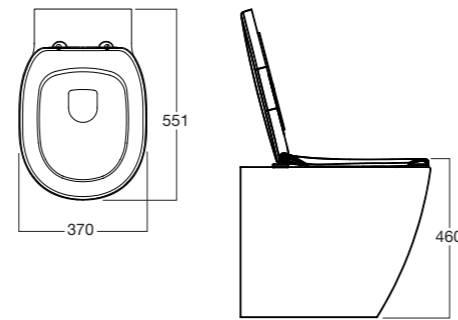

Concept

Concept Overheight CC BTW Pan

Soft close, quick release seat
Wels 4 star, 4.5/3 ltr/flush
Average Flush: 3.5ltrs
S Trap: 140-250mm
P Trap: 190mm can

P Trap: 13045.10

Concept Over Height Back to Wall Pan

Soft close, quick release seat
Wels 4 Star, 4.5/3 ltrs/flush
Average Flush 3.5 ltrs
S Trap: 80mm - 100 mm
P Trap: 190mm
Ambulant Compliant

13046.10

Concept Wall Basin

550mm X 460mm
Overflow

**1TH: 13031.10
FULL PED: 13033.10**

Concept Wall Basin

400mm X 360mm
Overflow

**1TH: 13032.10
FULL PED: 13033.10**

Concept Semi Recessed Basin

400mm X 360mm
Overflow

1TH: 13030.10

Concept Basin Mixer

Wels 4 Star, 7.5 ltrs/min