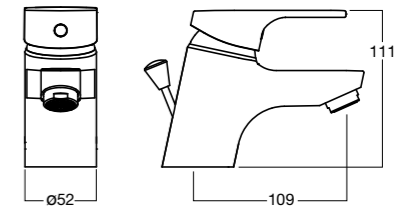

Concept

Concept Overheight CC BTW Pan

Soft close, quick release seat
Wels 4 star, 4.5/3 ltr/flush
Average Flush: 3.5ltrs
S Trap: 140-250mm
P Trap: 190mm can

P Trap: 13045.10

Concept Over Height Back to Wall Pan

Soft close, quick release seat
Wels 4 Star, 4.5/3 ltrs/flush
Average Flush 3.5 ltrs
S Trap: 80mm - 100 mm
P Trap: 190mm
Ambulant Compliant

13046.10

Concept Wall Basin

550mm X 460mm
Overflow

**1TH: 13031.10
FULL PED: 13033.10**

Concept Wall Basin

400mm X 360mm
Overflow

**1TH: 13032.10
FULL PED: 13033.10**

Concept Semi Recessed Basin

400mm X 360mm
Overflow

1TH: 13030.10

Concept Basin Mixer

Wels 4 Star, 7.5 ltrs/min

34270.02

Concept Shower Mixer

34270.02

Concept Diverter Mixer

34280.02

Concept Bath Spout

Wall Mount - Female
15mm X 162mm to 145mm

74025.02