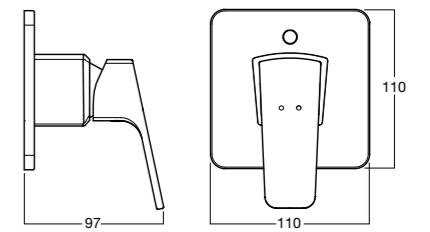

Concept

Concept Overheight CC BTW Pan

Soft close, quick release seat
Wels 4 star, 4.5/3 ltr/flush
Average Flush: 3.5ltrs
S Trap: 140-250mm
P Trap: 190mm can

P Trap: 13045.10

Concept Over Height Back to Wall Pan

Soft close, quick release seat
Wels 4 Star, 4.5/3 ltrs/flush
Average Flush 3.5 ltrs
S Trap: 80mm - 100 mm
P Trap: 190mm
Ambulant Compliant

13046.10

Concept Wall Basin

550mm X 460mm
Overflow

**1TH: 13031.10
FULL PED: 13033.10**

Concept Wall Basin

400mm X 360mm
Overflow

**1TH: 13032.10
FULL PED: 13033.10**

Concept Semi Recessed Basin

400mm X 360mm
Overflow

1TH: 13030.10

Concept Basin Mixer

Wels 4 Star, 7.5 ltrs/min

34270.02

Concept Shower Mixer

34270.02

Concept Diverter Mixer

34280.02

Concept Bath Spout

Wall Mount - Female
15mm X 162mm to 145mm

74025.02