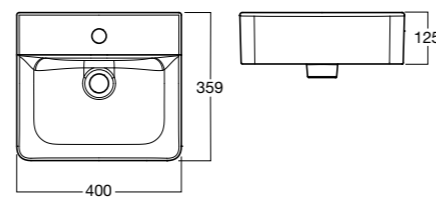

Concept

Concept Overheight CC BTW Pan

Soft close, quick release seat
Wels 4 star, 4.5/3 ltr/flush
Average Flush: 3.5ltrs
S Trap: 140-250mm
P Trap: 190mm can

P Trap: 13045.10

Concept Over Height Back to Wall Pan

Soft close, quick release seat
Wels 4 Star, 4.5/3 ltrs/flush
Average Flush 3.5 ltrs
S Trap: 80mm - 100 mm
P Trap: 190mm
Ambulant Compliant

13046.10

Concept Wall Basin

550mm X 460mm
Overflow

**1TH: 13031.10
FULL PED: 13033.10**

Concept Wall Basin

400mm X 360mm
Overflow

**1TH: 13032.10
FULL PED: 13033.10**

Concept Semi Recessed Basin

400mm X 360mm
Overflow

1TH: 13030.10

Concept Basin Mixer

Wels 4 Star, 7.5 ltrs/min

34270.02

Concept Shower Mixer

34270.02

Concept Diverter Mixer

34280.02

Concept Bath Spout

Wall Mount - Female
15mm X 162mm to 145mm

74025.02