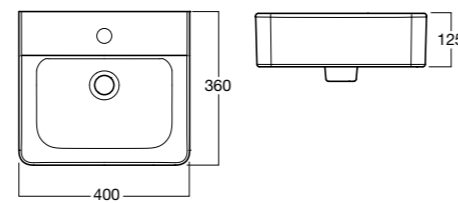

Concept

Concept Overheight CC BTW Pan

Soft close, quick release seat
Wels 4 star, 4.5/3 ltr/flush
Average Flush: 3.5ltrs
S Trap: 140-250mm
P Trap: 190mm can

P Trap: 13045.10

Concept Over Height Back to Wall Pan

Soft close, quick release seat
Wels 4 Star, 4.5/3 ltrs/flush
Average Flush 3.5 ltrs
S Trap: 80mm - 100 mm
P Trap: 190mm
Ambulant Compliant

13046.10

Concept Wall Basin

550mm X 460mm
Overflow

**1TH: 13031.10
FULL PED: 13033.10**

Concept Wall Basin

400mm X 360mm
Overflow

**1TH: 13032.10
FULL PED: 13033.10**

Concept Semi Recessed Basin

400mm X 360mm
Overflow

1TH: 13030.10

Concept Basin Mixer

Wels 4 Star, 7.5 ltrs/min