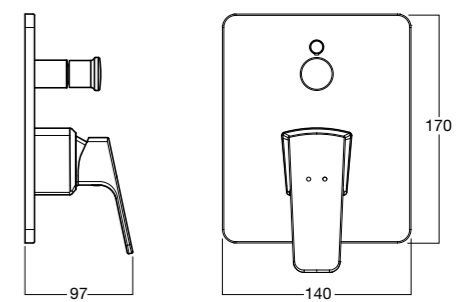

Concept

Concept Overheight CC BTW Pan

Soft close, quick release seat
Wels 4 star, 4.5/3 ltr/flush
Average Flush: 3.5ltrs
S Trap: 140-250mm
P Trap: 190mm can

P Trap: 13045.10

Concept Over Height Back to Wall Pan

Soft close, quick release seat
Wels 4 Star, 4.5/3 ltrs/flush
Average Flush 3.5 ltrs
S Trap: 80mm - 100 mm
P Trap: 190mm
Ambulant Compliant

13046.10

Concept Wall Basin

550mm X 460mm
Overflow

**1TH: 13031.10
FULL PED: 13033.10**

Concept Wall Basin

400mm X 360mm
Overflow

**1TH: 13032.10
FULL PED: 13033.10**

Concept Semi Recessed Basin

400mm X 360mm
Overflow

1TH: 13030.10

Concept Basin Mixer

Wels 4 Star, 7.5 ltrs/min

34270.02

Concept Shower Mixer

34270.02

Concept Diverter Mixer

34280.02

Concept Bath Spout

Wall Mount - Female
15mm X 162mm to 145mm

74025.02