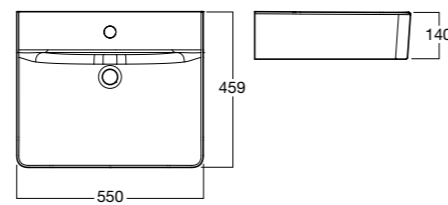

Concept

Concept Overheight CC BTW Pan

Soft close, quick release seat
Wels 4 star, 4.5/3 ltr/flush
Average Flush: 3.5ltrs
S Trap: 140-250mm
P Trap: 190mm can

P Trap: 13045.10

Concept Over Height Back to Wall Pan

Soft close, quick release seat
Wels 4 Star, 4.5/3 ltrs/flush
Average Flush 3.5 ltrs
S Trap: 80mm - 100 mm
P Trap: 190mm
Ambulant Compliant

13046.10

Concept Wall Basin

550mm X 460mm
Overflow

**1TH: 13031.10
FULL PED: 13033.10**

Concept Wall Basin

400mm X 360mm
Overflow

**1TH: 13032.10
FULL PED: 13033.10**

Concept Semi Recessed Basin

400mm X 360mm
Overflow

1TH: 13030.10

Concept Basin Mixer

Wels 4 Star, 7.5 ltrs/min