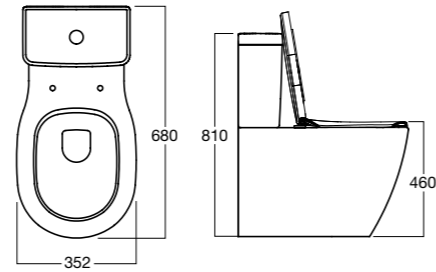

Concept

Collection

A harmonious mix of round and square. Concept creates a geometric balance that intrigues and delights. A perfect addition to any contemporary bathroom, the Concept range embodies perfect proportions and sophisticated design.

Concept

Concept Overheight CC BTW Pan

Soft close, quick release seat
Wels 4 star, 4.5/3 ltr/flush
Average Flush: 3.5ltrs
S Trap: 140-250mm
P Trap: 190mm can

P Trap: 13045.10

Concept Over Height Back to Wall Pan

Soft close, quick release seat
Wels 4 Star, 4.5/3 ltrs/flush
Average Flush 3.5 ltrs
S Trap: 80mm - 100 mm
P Trap: 190mm
Ambulant Compliant

13046.10

Concept Wall Basin

550mm X 460mm
Overflow

**1TH: 13031.10
FULL PED: 13033.10**

Concept Wall Basin

400mm X 360mm
Overflow

**1TH: 13032.10
FULL PED: 13033.10**

Concept Semi Recessed Basin

400mm X 360mm
Overflow

1TH: 13030.10

Concept Basin Mixer

Wels 4 Star, 7.5 ltrs/min