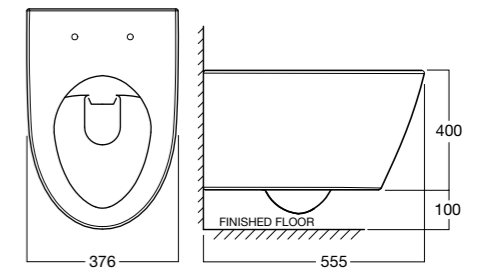

Acacia Evolution

Acacia Evolution

Collection

Acacia Evolution BTW Pan

Soft close quick release
Wels 4 star, 4.5/3 ltr/flush
Average Flush 3.5ltrs
S Trap: 80mm-95mm
(80mm recommended)
P Trap: 190mm

14684.10

Acacia Evolution Wall Hung Pan

Soft close, quick release seat
Wels 4 Star, 4.5/3 ltrs/flush
Average Flush: 3.5 ltrs
P Trap: 220mm

14687.10

Acacia Evolution CC BTW Toilet Suite

Soft close, quick release seat
Wels 4 Star, 4.5/3 ltrs/flush
Average Flush: 3.5ltrs
S Pan: 140-245mm
P Pan: 190mm

Top Inlet: 14693.10

Acacia Evolution Monoblock Pan

Soft close, quick release seat
Wels 4 Star, 4.5/3 ltrs/flush
Average Flush: 3.5ltrs
S Pan: 185-305mm
P Pan: 180mm

Bottom Inlet: 14682.10

**Acacia Evolution
Semi Inset Basin**

550mm X 460mm
Overflow

1TH: 14659.10
NTH: 14658.10

**Acacia Evolution
Wall Basin**

600mm X 460mm
Overflow

1 TH: 14646.10
NTH:14650.10
SEMI PED 14652.10

**Acacia Evolution
Round Vessel Basin**

400mm
Overflow