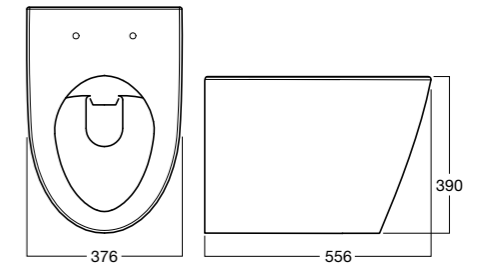

Acacia Evolution

Acacia Evolution

Collection

Acacia Evolution BTW Pan

Soft close quick release
Wels 4 star, 4.5/3 ltr/flush
Average Flush 3.5ltrs
S Trap: 80mm-95mm
(80mm recommended)
P Trap: 190mm

14684.10

Acacia Evolution Wall Hung Pan

Soft close, quick release seat
Wels 4 Star, 4.5/3 ltrs/flush
Average Flush: 3.5 ltrs
P Trap: 220mm

14687.10

Acacia Evolution CC BTW Toilet Suite

Soft close, quick release seat
Wels 4 Star, 4.5/3 ltrs/flush
Average Flush: 3.5ltrs
S Pan: 140-245mm
P Pan: 190mm

Top Inlet: 14693.10

Acacia Evolution Monoblock Pan

Soft close, quick release seat
Wels 4 Star, 4.5/3 ltrs/flush
Average Flush: 3.5ltrs
S Pan: 185-305mm
P Pan: 180mm

Bottom Inlet: 14682.10

**Acacia Evolution
Semi Inset Basin**

550mm X 460mm
Overflow

1TH: 14659.10
NTH: 14658.10

**Acacia Evolution
Wall Basin**

600mm X 460mm
Overflow

1 TH: 14646.10
NTH:14650.10
SEMI PED 14652.10

**Acacia Evolution
Round Vessel Basin**

400mm
Overflow