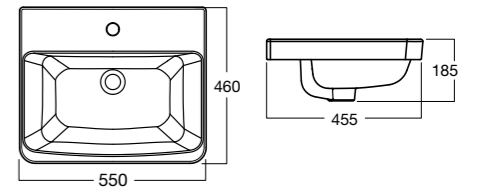

Acacia Evolution Wall Hung Pan

Soft close, quick release seat
Wels 4 Star, 4.5/3 ltrs/flush
Average Flush: 3.5 ltrs
P Trap: 220mm

14687.10

Acacia Evolution CC BTW Toilet Suite

Soft close, quick release seat
Wels 4 Star, 4.5/3 ltrs/flush
Average Flush: 3.5ltrs
S Pan: 140-245mm
P Pan: 190mm

Top Inlet: 14693.10

Acacia Evolution Monoblock Pan

Soft close, quick release seat
Wels 4 Star, 4.5/3 ltrs/flush
Average Flush: 3.5ltrs
S Pan: 185-305mm
P Pan: 180mm

Bottom Inlet: 14682.10

**Acacia Evolution
Semi Inset Basin**

550mm X 460mm
Overflow

1TH: 14659.10
NTH: 14658.10

**Acacia Evolution
Wall Basin**

600mm X 460mm
Overflow

1 TH: 14646.10
NTH:14650.10
SEMI PED 14652.10

**Acacia Evolution
Round Vessel Basin**

400mm
Overflow

NTH: 14660.10

**Acacia Evolution
Semi Recessed Basin**

500mm X 460mm
Overflow

1 TH: 14654.10