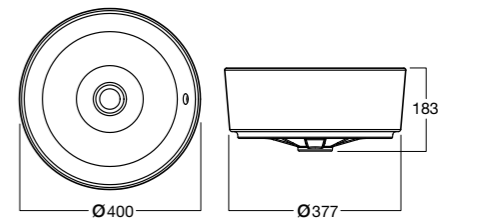

Top Inlet: 14693.10

Acacia Evolution Monoblock Pan

Soft close, quick release seat
Wels 4 Star, 4.5/3 ltrs/flush
Average Flush: 3.5ltrs
S Pan: 185-305mm
P Pan: 180mm

Bottom Inlet: 14682.10

**Acacia Evolution
Semi Inset Basin**

550mm X 460mm
Overflow

1TH: 14659.10
NTH: 14658.10

**Acacia Evolution
Wall Basin**

600mm X 460mm
Overflow

1 TH: 14646.10
NTH:14650.10
SEMI PED 14652.10

**Acacia Evolution
Round Vessel Basin**

400mm
Overflow

NTH: 14660.10

**Acacia Evolution
Semi Recessed Basin**

500mm X 460mm
Overflow

1 TH: 14654.10