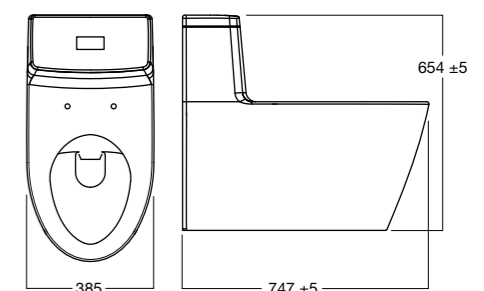

Acacia Evolution

Acacia Evolution

Collection

Acacia Evolution BTW Pan

Soft close quick release
Wels 4 star, 4.5/3 ltr/flush
Average Flush 3.5ltrs
S Trap: 80mm-95mm
(80mm recommended)
P Trap: 190mm

14684.10

Acacia Evolution Wall Hung Pan

Soft close, quick release seat
Wels 4 Star, 4.5/3 ltrs/flush
Average Flush: 3.5 ltrs
P Trap: 220mm

14687.10

Acacia Evolution CC BTW Toilet Suite

Soft close, quick release seat
Wels 4 Star, 4.5/3 ltrs/flush
Average Flush: 3.5ltrs
S Pan: 140-245mm
P Pan: 190mm

Top Inlet: 14693.10

Acacia Evolution Monoblock Pan

Soft close, quick release seat
Wels 4 Star, 4.5/3 ltrs/flush
Average Flush: 3.5ltrs
S Pan: 185-305mm
P Pan: 180mm

Bottom Inlet: 14682.10

**Acacia Evolution
Semi Inset Basin**

550mm X 460mm
Overflow

1TH: 14659.10
NTH: 14658.10

**Acacia Evolution
Wall Basin**

600mm X 460mm
Overflow

1 TH: 14646.10
NTH:14650.10
SEMI PED 14652.10

**Acacia Evolution
Round Vessel Basin**

400mm
Overflow