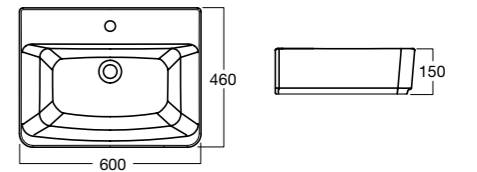

Acacia Evolution Wall Hung Pan

Soft close, quick release seat
Wels 4 Star, 4.5/3 ltrs/flush
Average Flush: 3.5 ltrs
P Trap: 220mm

14687.10

Acacia Evolution CC BTW Toilet Suite

Soft close, quick release seat
Wels 4 Star, 4.5/3 ltrs/flush
Average Flush: 3.5ltrs
S Pan: 140-245mm
P Pan: 190mm

Top Inlet: 14693.10

Acacia Evolution Monoblock Pan

Soft close, quick release seat
Wels 4 Star, 4.5/3 ltrs/flush
Average Flush: 3.5ltrs
S Pan: 185-305mm
P Pan: 180mm

Bottom Inlet: 14682.10

**Acacia Evolution
Semi Inset Basin**

550mm X 460mm
Overflow

1TH: 14659.10
NTH: 14658.10

**Acacia Evolution
Wall Basin**

600mm X 460mm
Overflow

1 TH: 14646.10
NTH:14650.10
SEMI PED 14652.10

**Acacia Evolution
Round Vessel Basin**

400mm
Overflow

NTH: 14660.10

**Acacia Evolution
Semi Recessed Basin**

500mm X 460mm
Overflow

1 TH: 14654.10