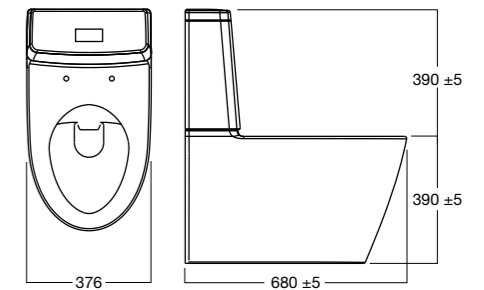

Acacia Evolution

Acacia Evolution

Collection

Acacia Evolution BTW Pan

Soft close quick release
Wels 4 star, 4.5/3 ltr/flush
Average Flush 3.5ltrs
S Trap: 80mm-95mm
(80mm recommended)
P Trap: 190mm

14684.10

Acacia Evolution Wall Hung Pan

Soft close, quick release seat
Wels 4 Star, 4.5/3 ltrs/flush
Average Flush: 3.5 ltrs
P Trap: 220mm

14687.10

Acacia Evolution CC BTW Toilet Suite

Soft close, quick release seat
Wels 4 Star, 4.5/3 ltrs/flush
Average Flush: 3.5ltrs
S Pan: 140-245mm
P Pan: 190mm

Top Inlet: 14693.10

Acacia Evolution Monoblock Pan

Soft close, quick release seat
Wels 4 Star, 4.5/3 ltrs/flush
Average Flush: 3.5ltrs
S Pan: 185-305mm
P Pan: 180mm

Bottom Inlet: 14682.10

**Acacia Evolution
Semi Inset Basin**

550mm X 460mm
Overflow

1TH: 14659.10
NTH: 14658.10

**Acacia Evolution
Wall Basin**

600mm X 460mm
Overflow

1 TH: 14646.10
NTH:14650.10
SEMI PED 14652.10

**Acacia Evolution
Round Vessel Basin**

400mm
Overflow