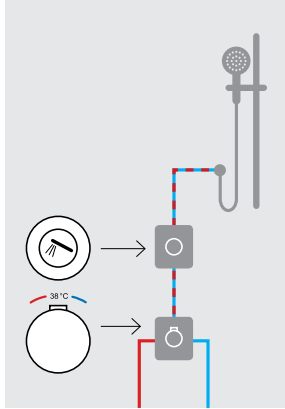

Treat yourself to a spa-like, revitalizing and invigorating shower experience with the Body Jets. Simply tilt the base of the Body Jet to target the areas of your liking and turn the dial for the exact pressure you want. Now you can truly rejuvenate your body and ignite your senses.

EASYSET FOR
BODY JET
44292.02
\$359

EASYSET BODY JET
44295.02
\$185

If you plan to have a hand piece, slide shower, overhead shower and body jets all in one bathroom, EasySET gives you the flexibility to configure your dream shower so that it looks as good as it feels. The intuitive showering icons let you see exactly which EasySET option controls each shower outlet.

THE FREEDOM IS YOURS!

PROPOSED CONFIGURATIONS

ESSENTIAL

EXPERIENCE

ENJOYMENT

EASYSET COLLECTION

38 °C

EASSET
THERMOSTATIC MIXER
44294.02

\$499

NOTE:
THERMOSTATIC
MIXER REQUIRED
FOR ALL EASSET
CONFIGURATIONS

EASSET
FOR HAND PIECE
44290.02

\$359

RAINCLICK
3 FCT HAND PIECE
44368.02

\$59

SHOWER RAIL, HOSE
AND CHOICE OF WALL
ELBOW/BACKET

44370.02