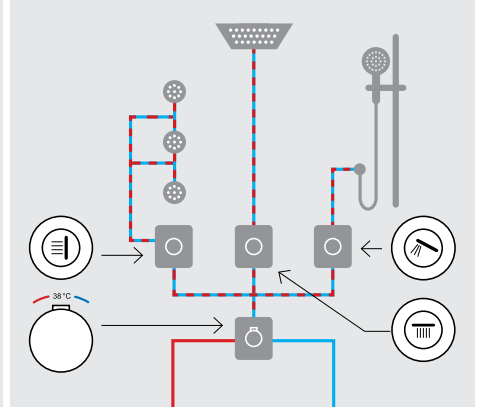

Treat yourself to a spa-like, revitalizing and invigorating shower experience with the Body Jets. Simply tilt the base of the Body Jet to target the areas of your liking and turn the dial for the exact pressure you want. Now you can truly rejuvenate your body and ignite your senses.

EASYSET FOR
BODY JET
44292.02
\$359

EASYSET BODY JET
44295.02
\$185

If you plan to have a hand piece, slide shower, overhead shower and body jets all in one bathroom, EasySET gives you the flexibility to configure your dream shower so that it looks as good as it feels. The intuitive showering icons let you see exactly which EasySET option controls each shower outlet.

THE FREEDOM IS YOURS!

PROPOSED CONFIGURATIONS

ESSENTIAL

EXPERIENCE

ENJOYMENT

EASYSET COLLECTION

38 °C

EASSET
THERMOSTATIC MIXER
44294.02

\$499

NOTE:
THERMOSTATIC
MIXER REQUIRED
FOR ALL EASSET
CONFIGURATIONS

EASSET
FOR HAND PIECE
44290.02

\$359

RAINCLICK
3 FCT HAND PIECE
44368.02

\$59

SHOWER RAIL, HOSE
AND CHOICE OF WALL
ELBOW/BACKET

44370.02