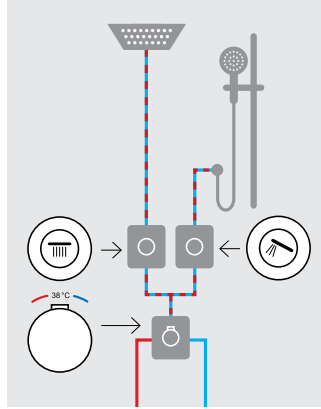

Treat yourself to a spa-like, revitalizing and invigorating shower experience with the Body Jets. Simply tilt the base of the Body Jet to target the areas of your liking and turn the dial for the exact pressure you want. Now you can truly rejuvenate your body and ignite your senses.

EASYSET FOR
BODY JET
44292.02
\$359

EASYSET BODY JET
44295.02
\$185

If you plan to have a hand piece, slide shower, overhead shower and body jets all in one bathroom, EasySET gives you the flexibility to configure your dream shower so that it looks as good as it feels. The intuitive showering icons let you see exactly which EasySET option controls each shower outlet.

THE FREEDOM IS YOURS!

PROPOSED CONFIGURATIONS

ESSENTIAL

EXPERIENCE

ENJOYMENT

EASYSET COLLECTION

38 °C

EASSET
THERMOSTATIC MIXER
44294.02

\$499

NOTE:
THERMOSTATIC
MIXER REQUIRED
FOR ALL EASSET
CONFIGURATIONS

EASSET
FOR HAND PIECE
44290.02

\$359

RAINCLICK
3 FCT HAND PIECE
44368.02

\$59

SHOWER RAIL, HOSE
AND CHOICE OF WALL
ELBOW/BACKET

44370.02