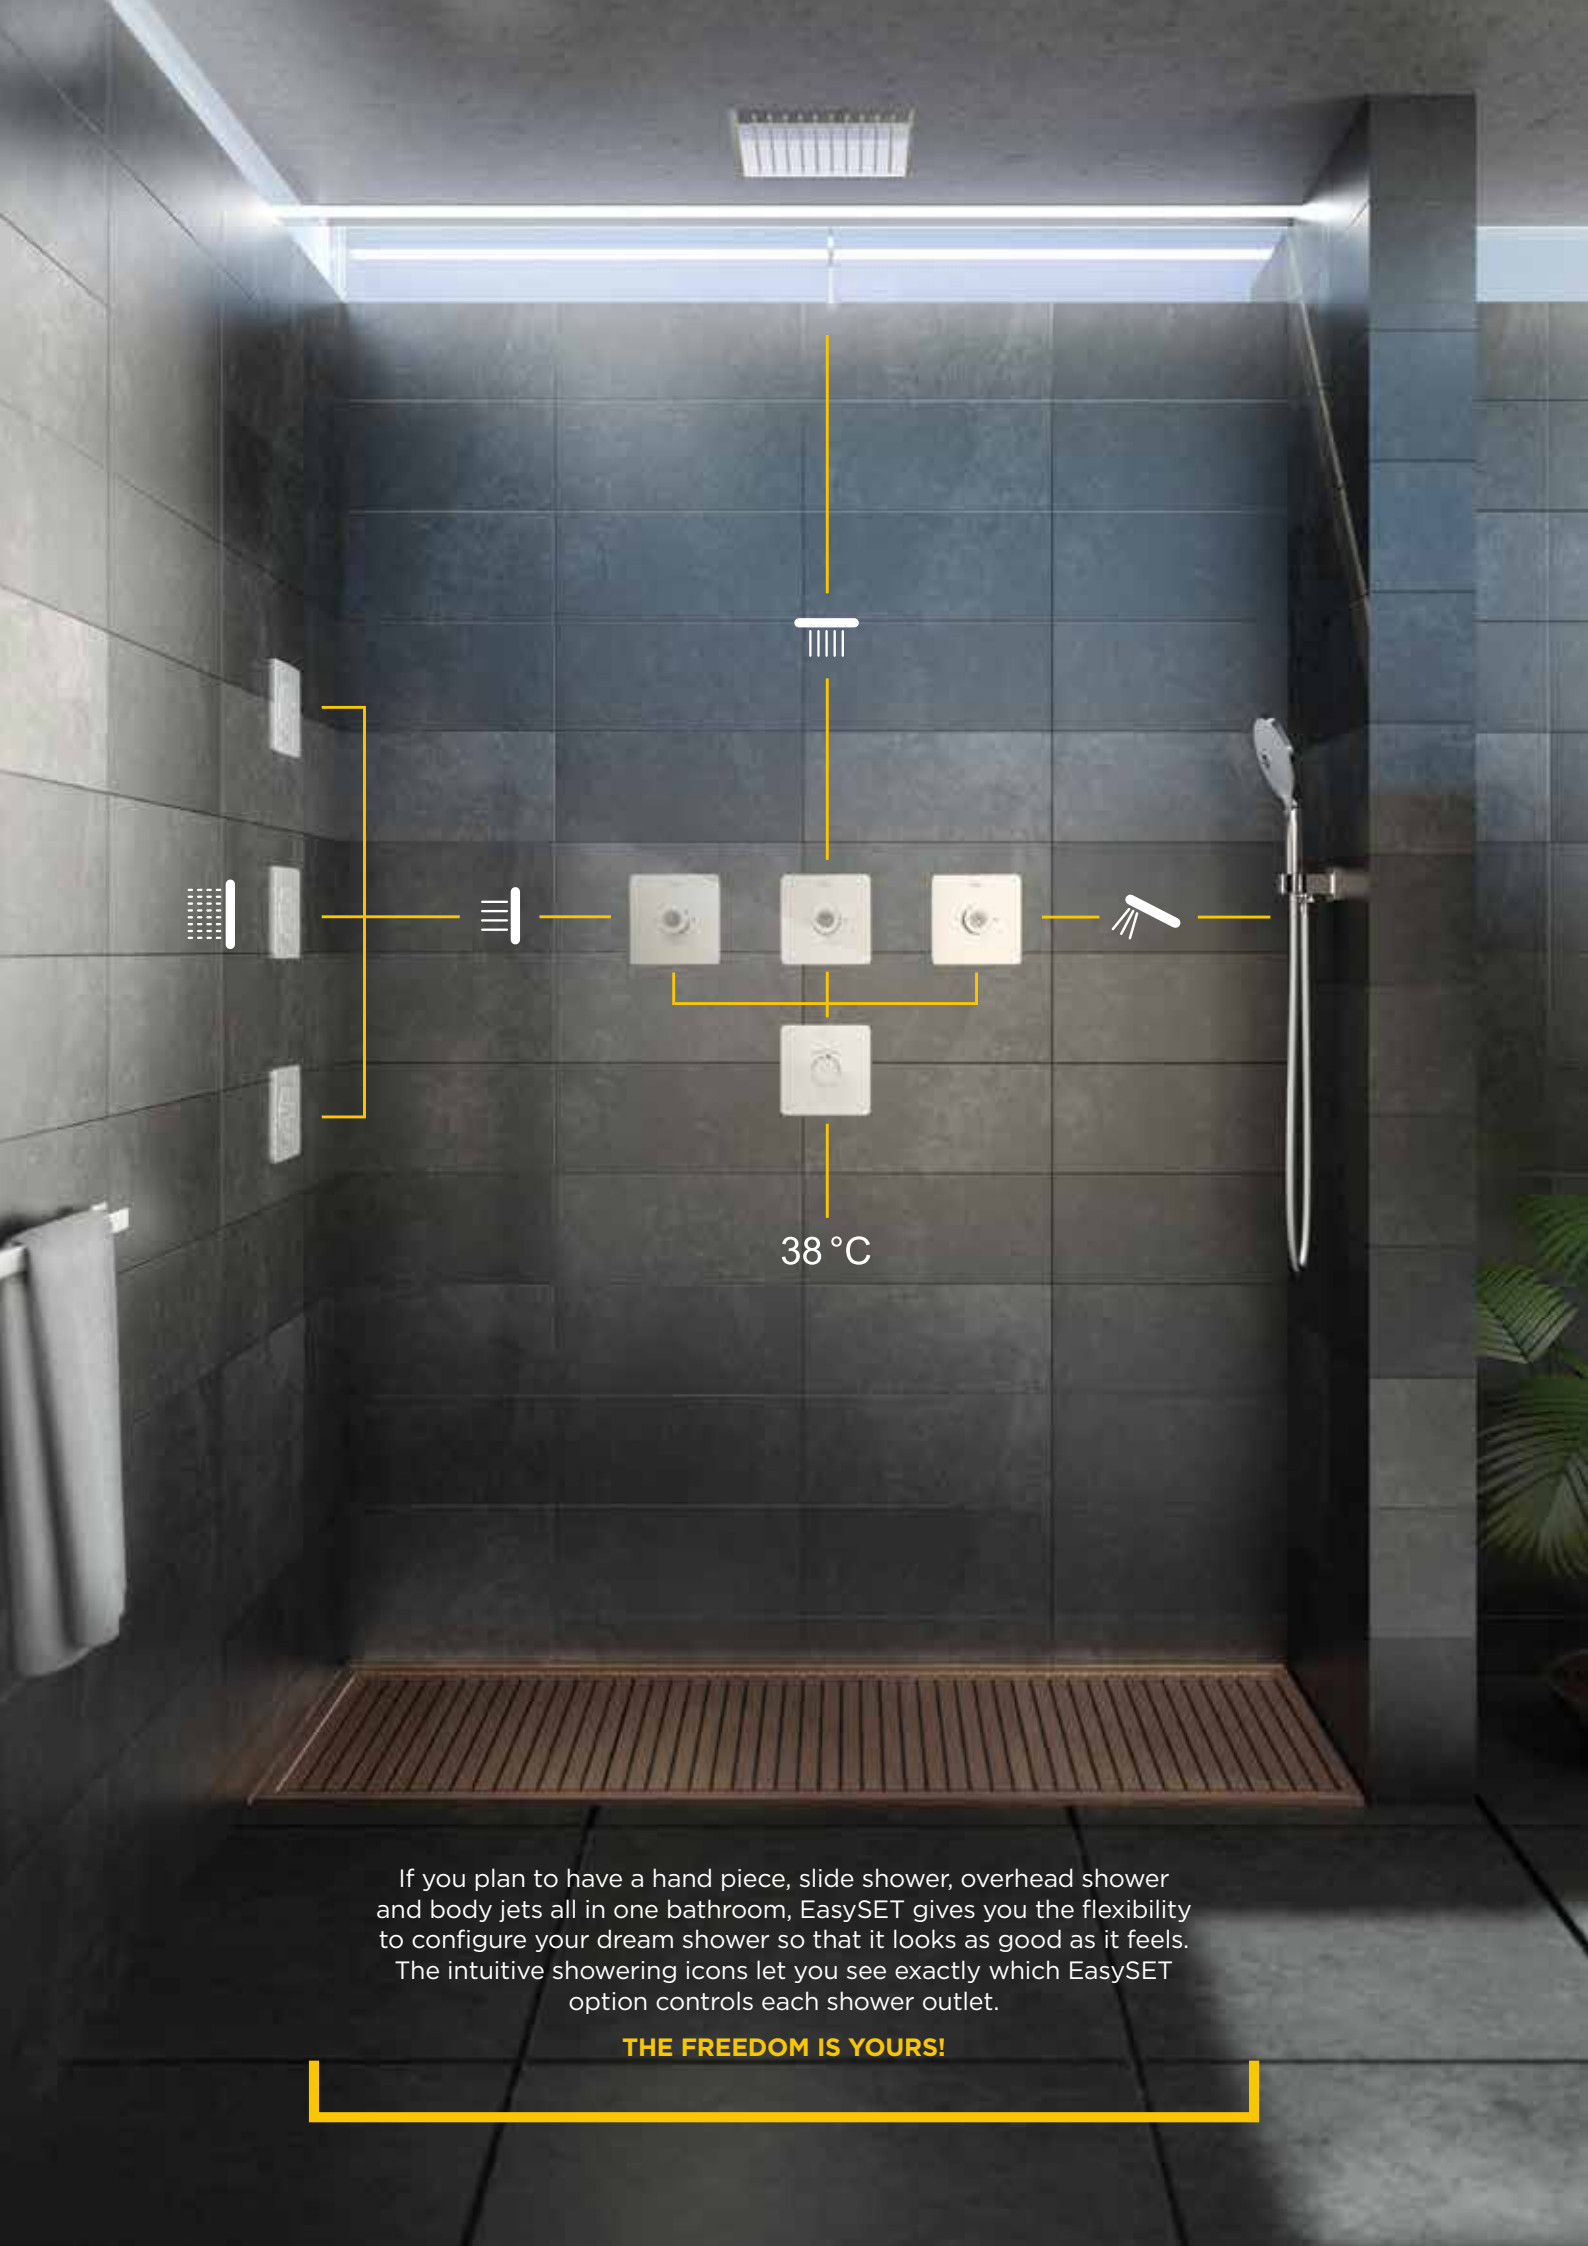

EasySET

For Extreme Shower Enjoyment

Push. Turn. Enjoy.

With the convenient push of a button, experience a cascading shower head, soothing hand piece or invigorating body jets, all while maintaining control of the water volume with an easy turn of the dial.

Treat yourself to a spa-like, revitalizing and invigorating shower experience with the Body Jets. Simply tilt the base of the Body Jet to target the areas of your liking and turn the dial for the exact pressure you want. Now you can truly rejuvenate your body and ignite your senses.

EASYSET FOR
BODY JET
44292.02
\$359

EASYSET BODY JET
44295.02
\$185

If you plan to have a hand piece, slide shower, overhead shower and body jets all in one bathroom, EasySET gives you the flexibility to configure your dream shower so that it looks as good as it feels. The intuitive showering icons let you see exactly which EasySET option controls each shower outlet.

THE FREEDOM IS YOURS!

PROPOSED CONFIGURATIONS

ESSENTIAL

EXPERIENCE

ENJOYMENT

EASYSET COLLECTION

38 °C

EASSET
THERMOSTATIC MIXER
44294.02