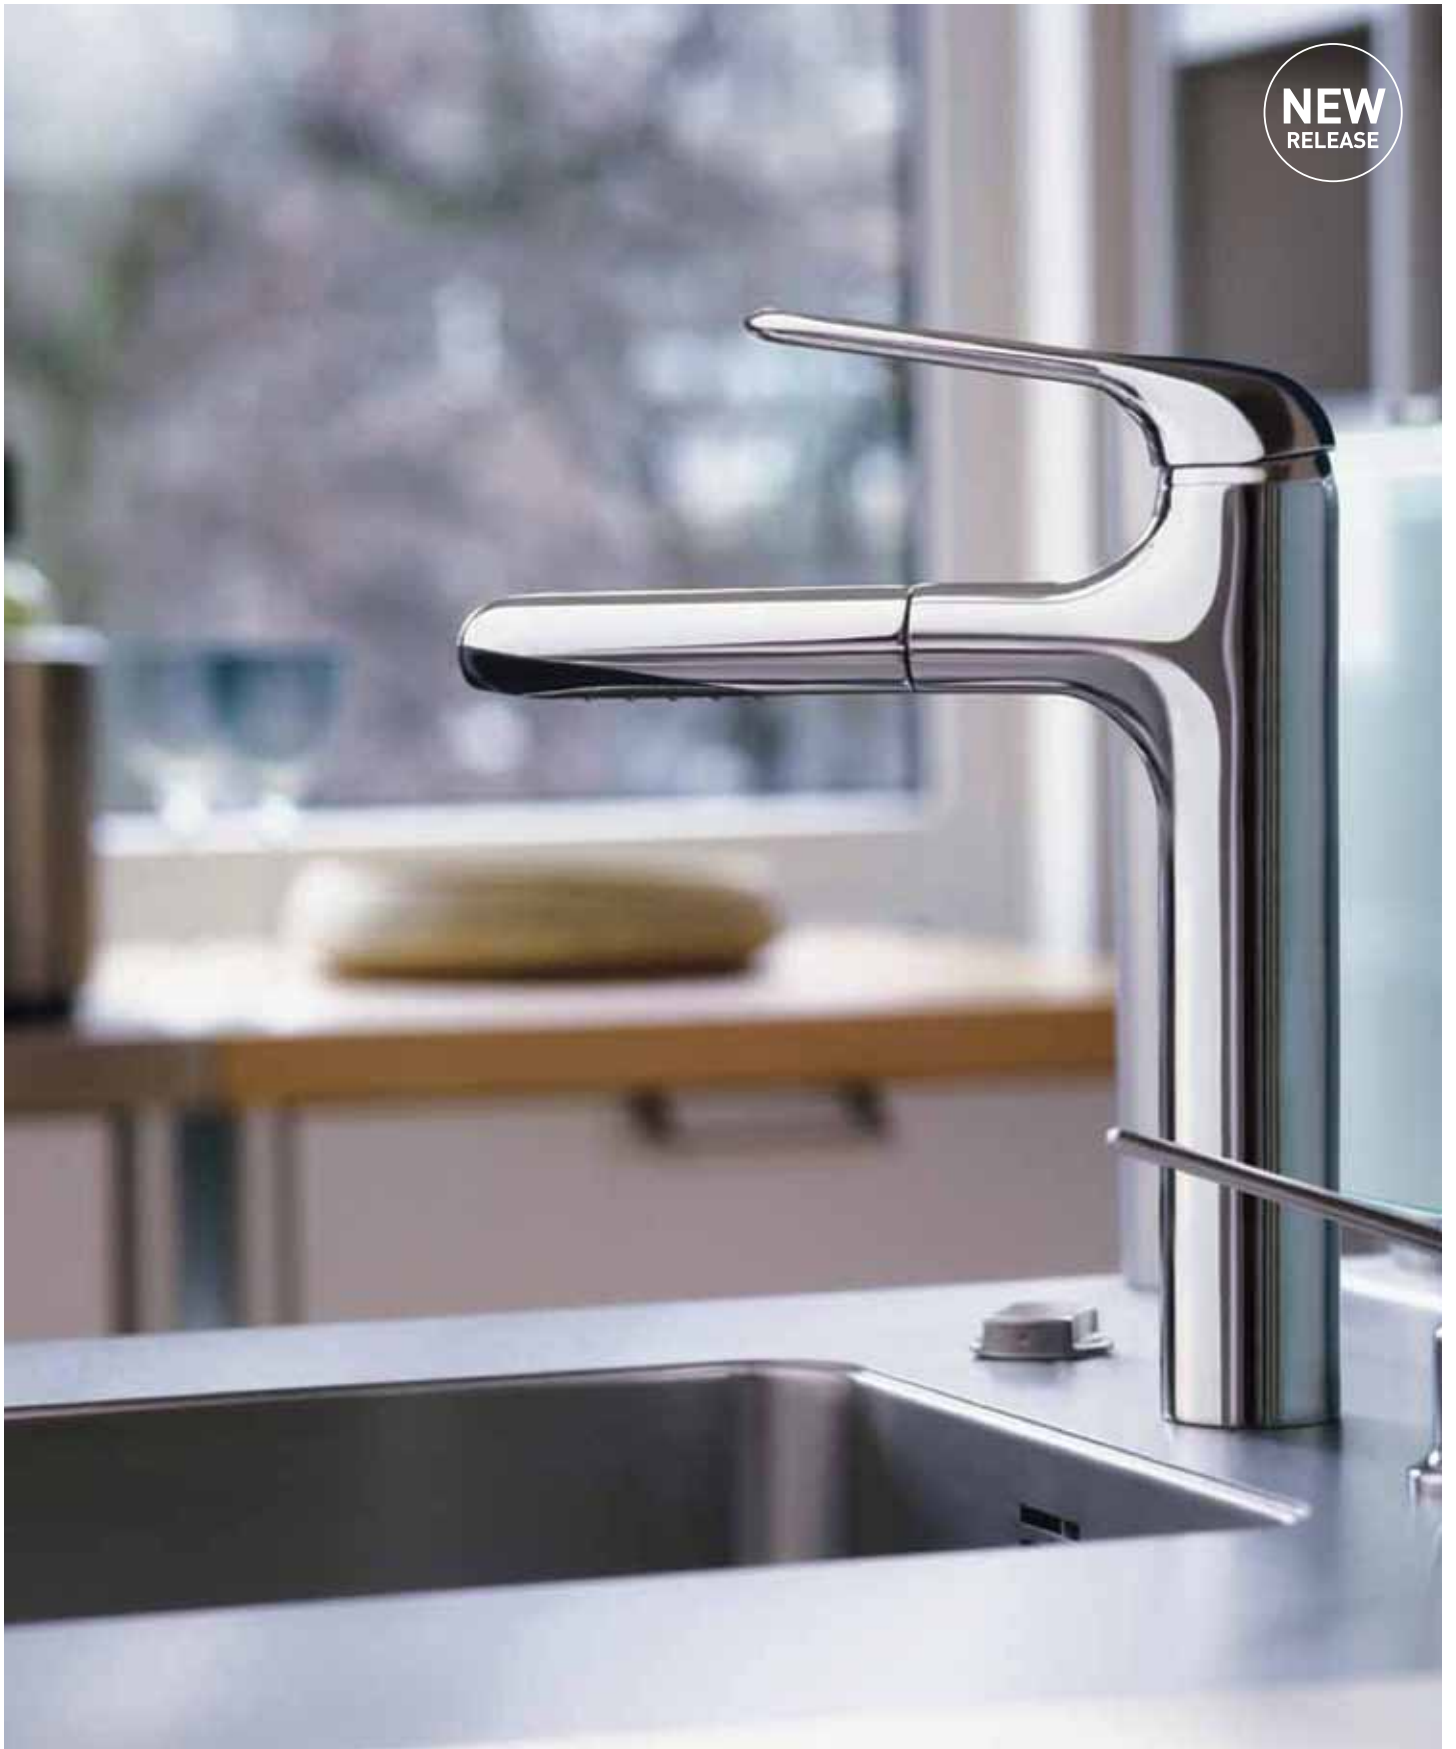

# Modern with a twist!

Introducing the Cera Luna kitchen faucet from Ideal Standard, a new modern classic with a quirky twist. Standing tall in durable chrome, the Cera Luna faucet balances strong geometric elements with softer, natural curves. Featuring a spout that pulls out to double as a spray, its reach and versatility make it ideal for washing and filling large items vessels – it can reach anywhere you need it to. It also features a handy rubber grip that improves usability, adds a warm texture, and helps to prevent lime scale. And if that wasn't enough, the Cera Luna faucet's narrow looped multi-handle gives you total control, even with a single finger or an elbow.

- MAINS PRESSURE
- SWIVEL SPOUT
- CMW PULLOUT SPRAY
- 4 STAR WELS RATING ★★★★★
- CODE: 31831.02 **\$745**

**NEW**  
RELEASE

**ELEMENTI**

**TITA KITCHEN MIXER**

- MAINS PRESSURE
- SWIVEL SPOUT
- 0 STAR WELS RATING
- CODE: 30330.02 **\$410**

NEW  
RELEASE

**IDEAL STANDARD**

**CERALUNA KITCHEN MIXER**

- MAINS PRESSURE
- PULLOUT SPRAY
- 0 STAR WELS RATING

CODE: 32122.02 **\$1563**

For product information, specification details and to find your nearest supporting merchant visit [WWW.ROBERTSON.CO.NZ](http://WWW.ROBERTSON.CO.NZ)