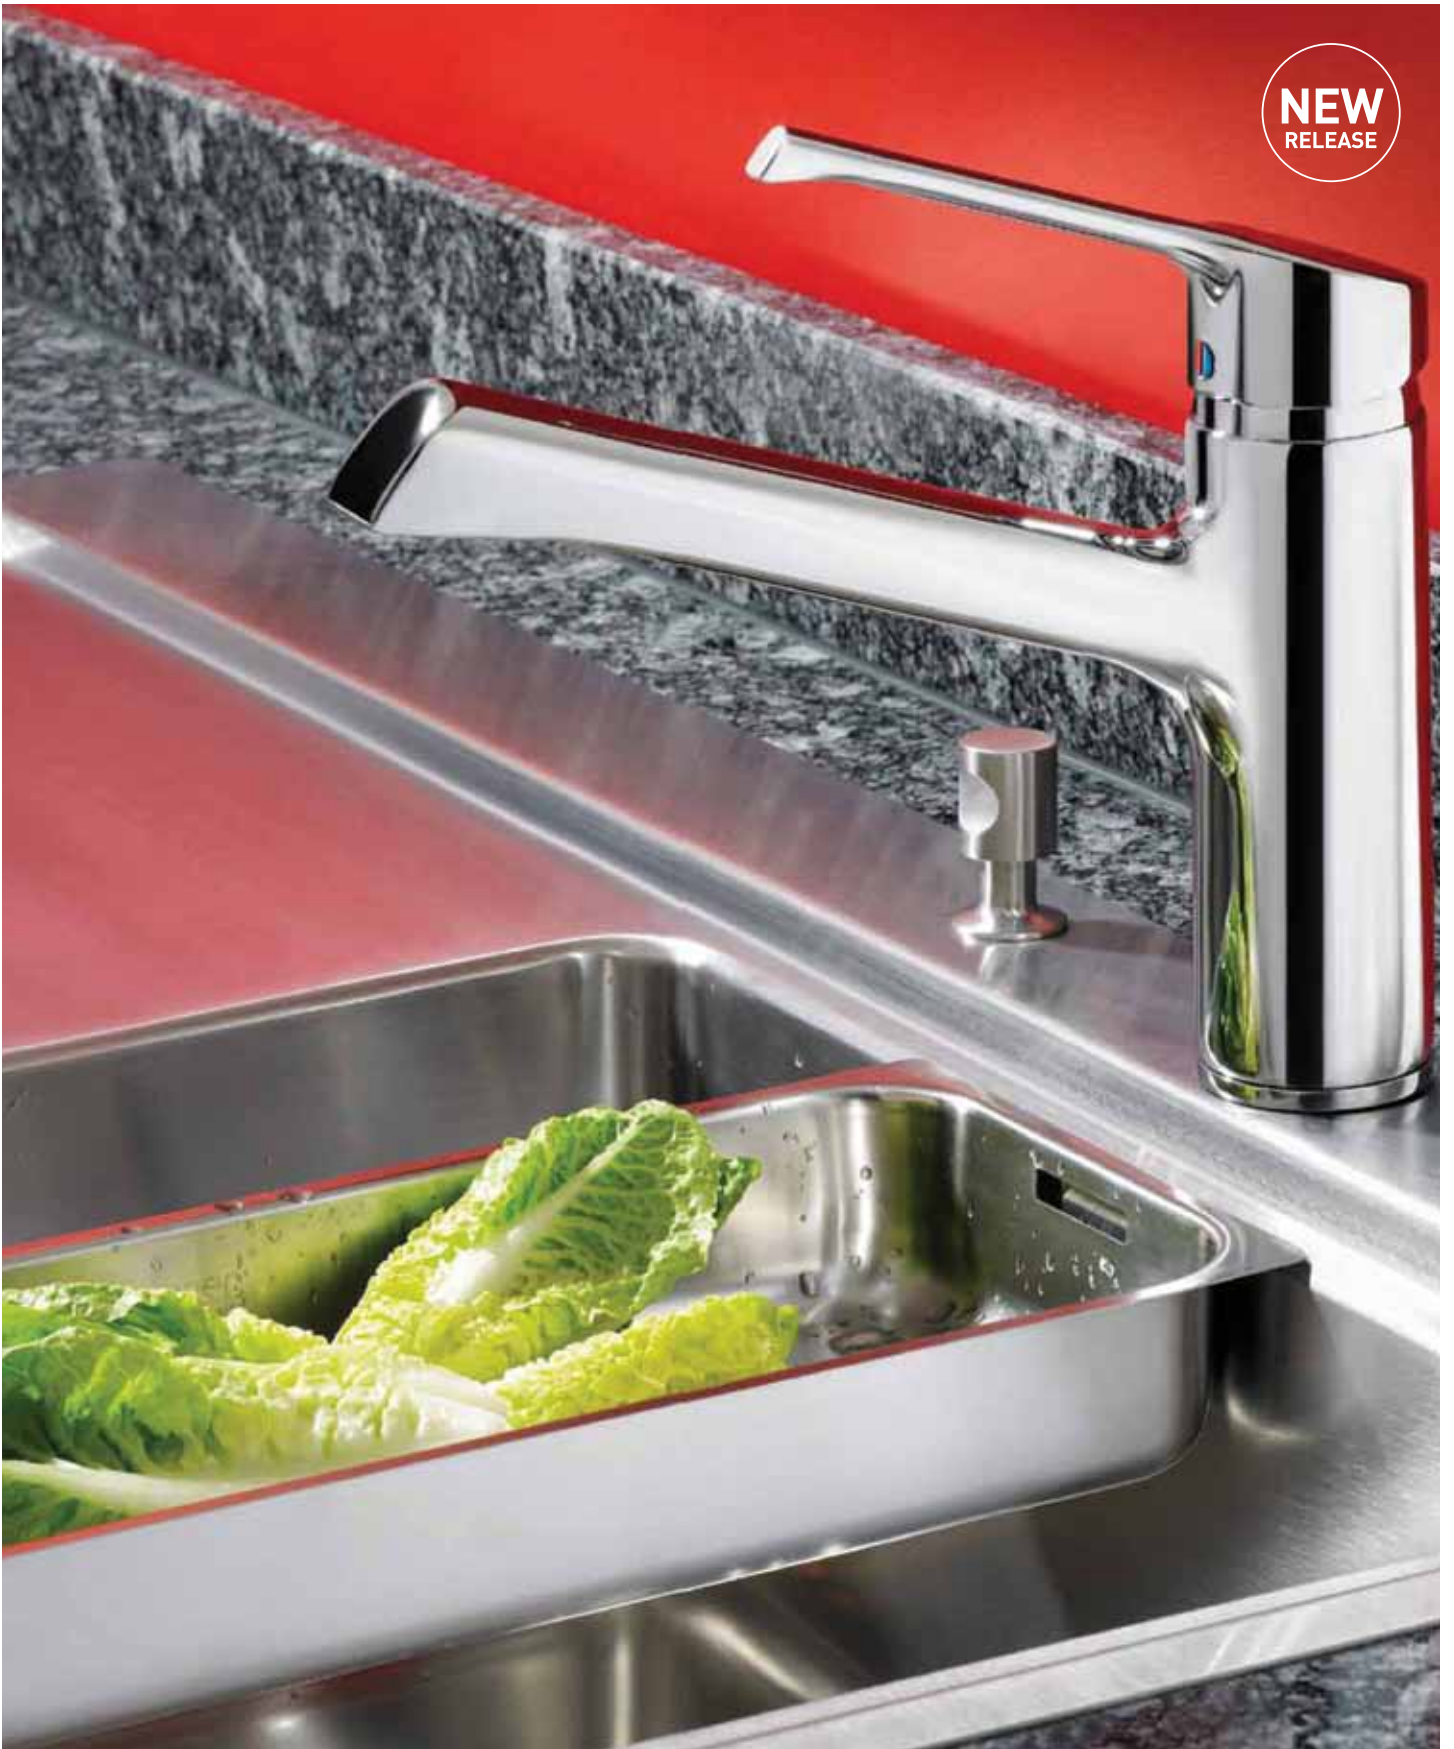

# Modern with a twist!

Introducing the Cera Luna kitchen faucet from Ideal Standard, a new modern classic with a quirky twist. Standing tall in durable chrome, the Cera Luna faucet balances strong geometric elements with softer, natural curves. Featuring a spout that pulls out to double as a spray, its reach and versatility make it ideal for washing and filling large items vessels – it can reach anywhere you need it to. It also features a handy rubber grip that improves usability, adds a warm texture, and helps to prevent lime scale. And if that wasn't enough, the Cera Luna faucet's narrow looped multi-handle gives you total control, even with a single finger or an elbow.

NEW  
RELEASE

**IDEAL STANDARD**

**CERALUNA KITCHEN MIXER**

- MAINS PRESSURE
- PULLOUT SPRAY
- 0 STAR WELS RATING

CODE: 32122.02 **\$1563**

For product information, specification details and to find your nearest supporting merchant visit [WWW.ROBERTSON.CO.NZ](http://WWW.ROBERTSON.CO.NZ)

**IDEAL STANDARD**

**SOLO KITCHEN MIXER**

- MAINS PRESSURE
- SWIVEL HIGH RISE SPOUT
- 4 STAR WELS RATING ★★★★★

CODE: 33130.02 **\$560**

**NEW**  
RELEASE

**IDEAL STANDARD**

**RETTA KITCHEN MIXER**

- MAINS PRESSURE
- PULLOUT SPRAY
- 0 STAR WELS RATING