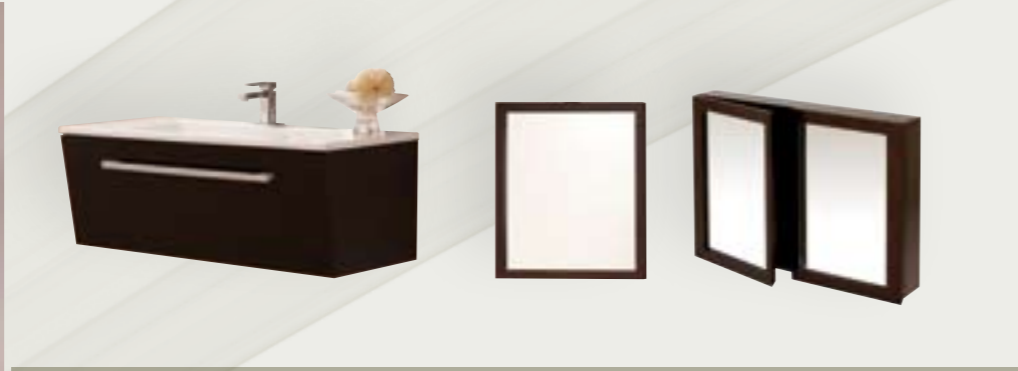

ZEN 1 WALL VANITY (ABOVE)
990MM 1 X DRAWER
[WENGE - 84369.26]

ZEN 2 VANITY (LEFT)
990MM 2 X DOOR 1 X DRAWER
[WENGE - 84378.26]

PLAIN MIRROR (ABOVE)
600 X 700MM [WENGE - 84221.26]
800 X 700MM [WENGE - 84223.26]
1000 X 700MM [WENGE - 84225.26]
1000 X 700MM [WHITE - 84327.10]
1200 X 700MM [WENGE - 84227.26]

MIRROR CABINET (ABOVE)
2 X DOOR
800 X 590MM [800MM - 84201.26]
1000 X 590MM [1000MM - 84203.26]
1200 X 590MM [1200MM - 84205.26]