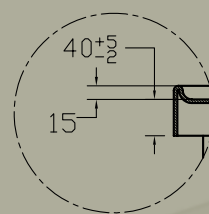

Plaza

The confident, clean lines of the Plaza bath (pictured), bring harmony to the bathroom.

BATH 1750 X 850MM
[52514.10 - BATH]

Plaza Bath/Shower

The Plaza Shower over bath offers compact proportions and a full depth foot space. Left and right hand options are available. Features a tile lip for water seal.

BATH 1700 X 800MM
[52516.10 - LH] [52518.10 - RH]

5mm Acrylic sheet with a 20mm reinforced base board with extra fibreglass for strength

Flex resistant

Smooth waste flange for easy seal

Capacity: 170 litres / 175 litres (Plaza Shower)

Plaza Shower comes with an anti-slip surface

Tile lip on 2 sides for water seal (Plaza Shower)

Family Health Technology - Anti bacterial additive, effectively kills 99% of all bacteria including E.coli, staph as well as other harmful bacteria.

Acacia

True happiness needs nothing more than simplicity. Acacia brings warmth and tenderness from every corner with its simple yet elegant design.

BATH 1700 X 800MM
[52536.10]

Smavit

Highly versatile this contemporary range offers exceptional value.

BATH 1700 X 700MM
[52016.10 - 1700MM INCLUDING LEVELLING FEET & OVERFLOW WASTE]
PORCELAIN STEEL